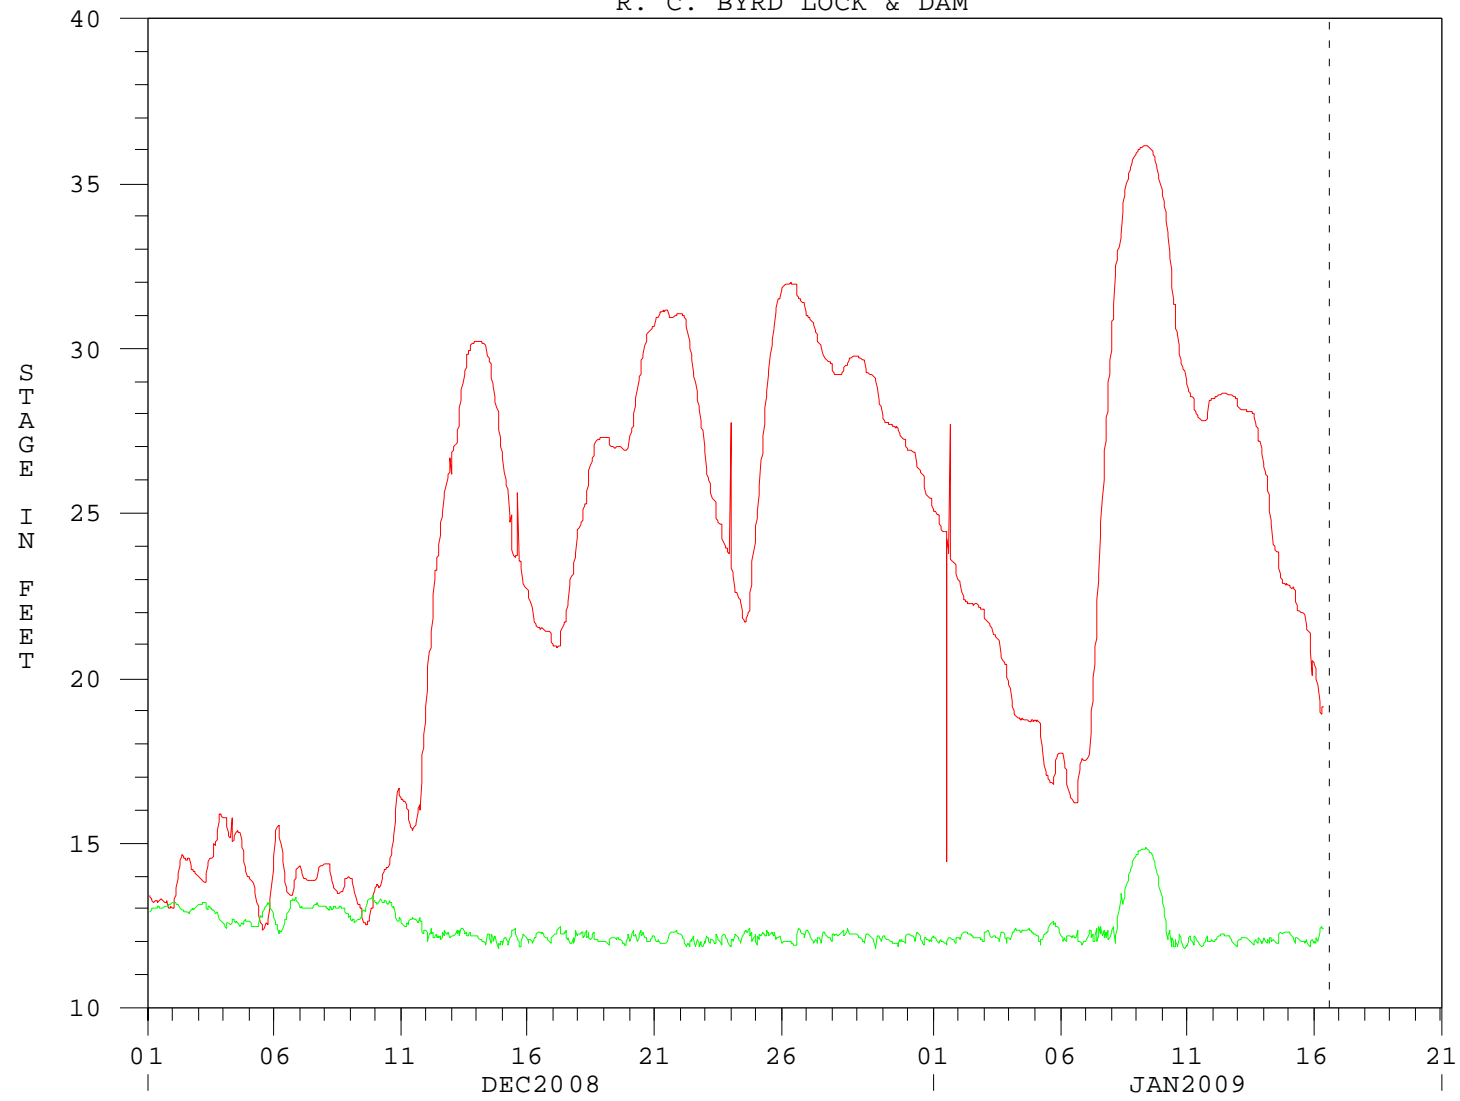

16JAN09 14:00:43

R. C. BYRD LOCK & DAM

— STAGE\_LOWER OBS  
— STAGE\_UPPER OBS