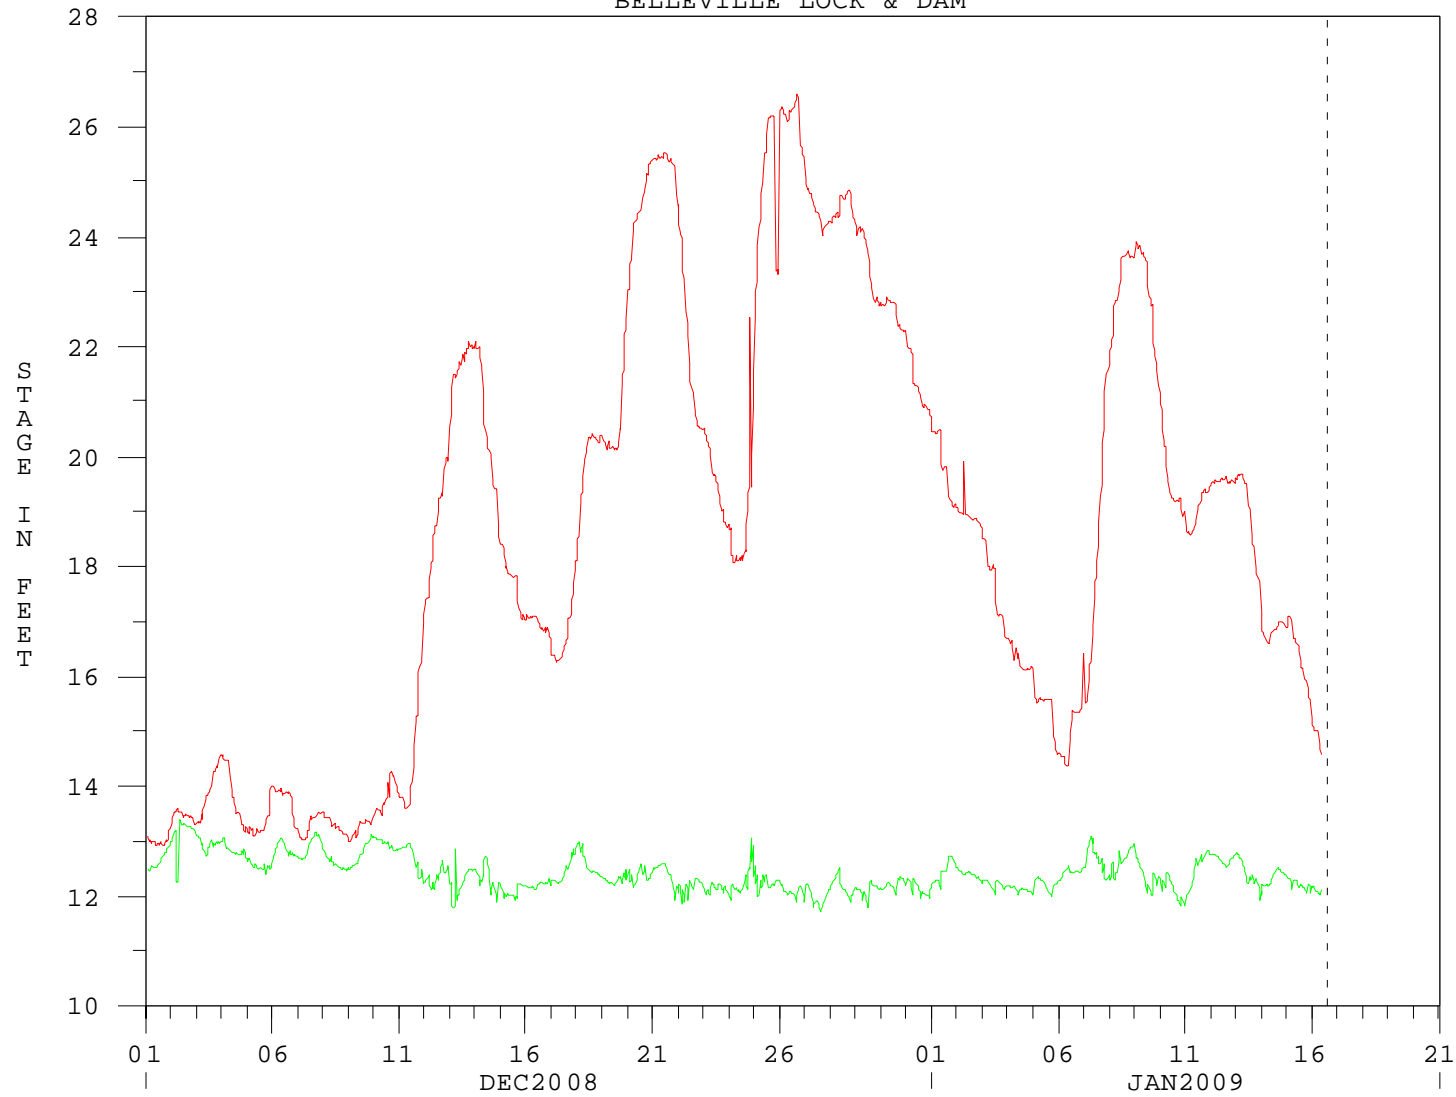

16JAN09 14:00:39

BELLEVILLE LOCK & DAM

— STAGE_LOWER OBS
— STAGE_UPPER OBS