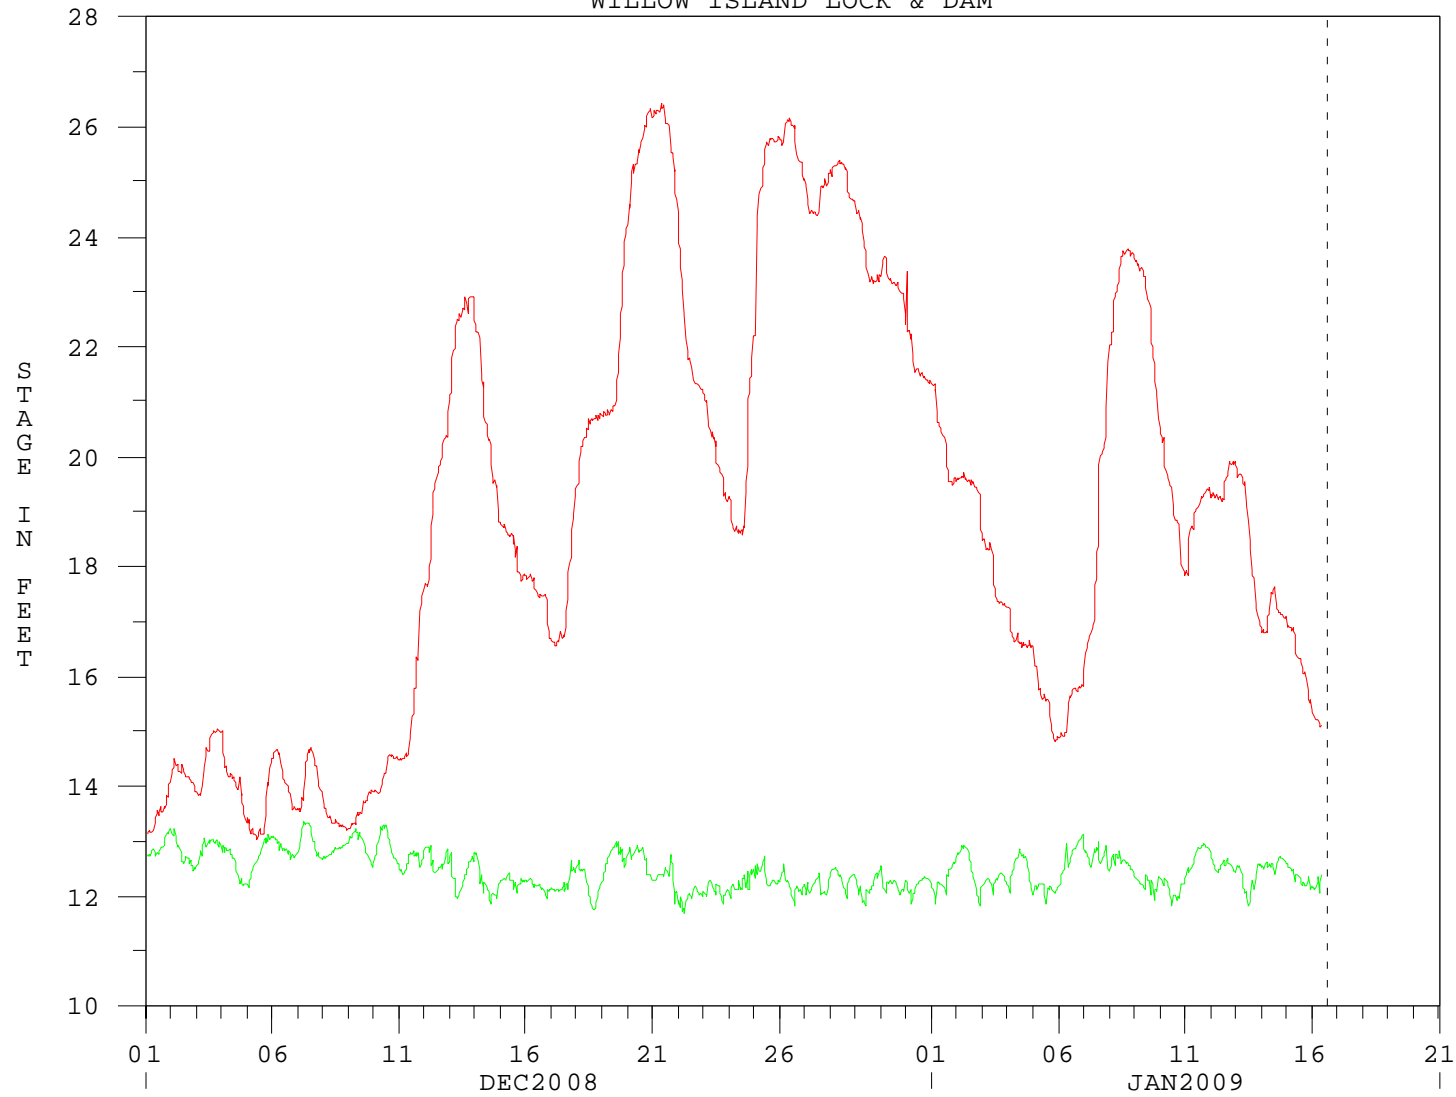

16JAN09 14:00:35

WILLOW ISLAND LOCK & DAM

— STAGE\_LOWER OBS  
— STAGE\_UPPER OBS