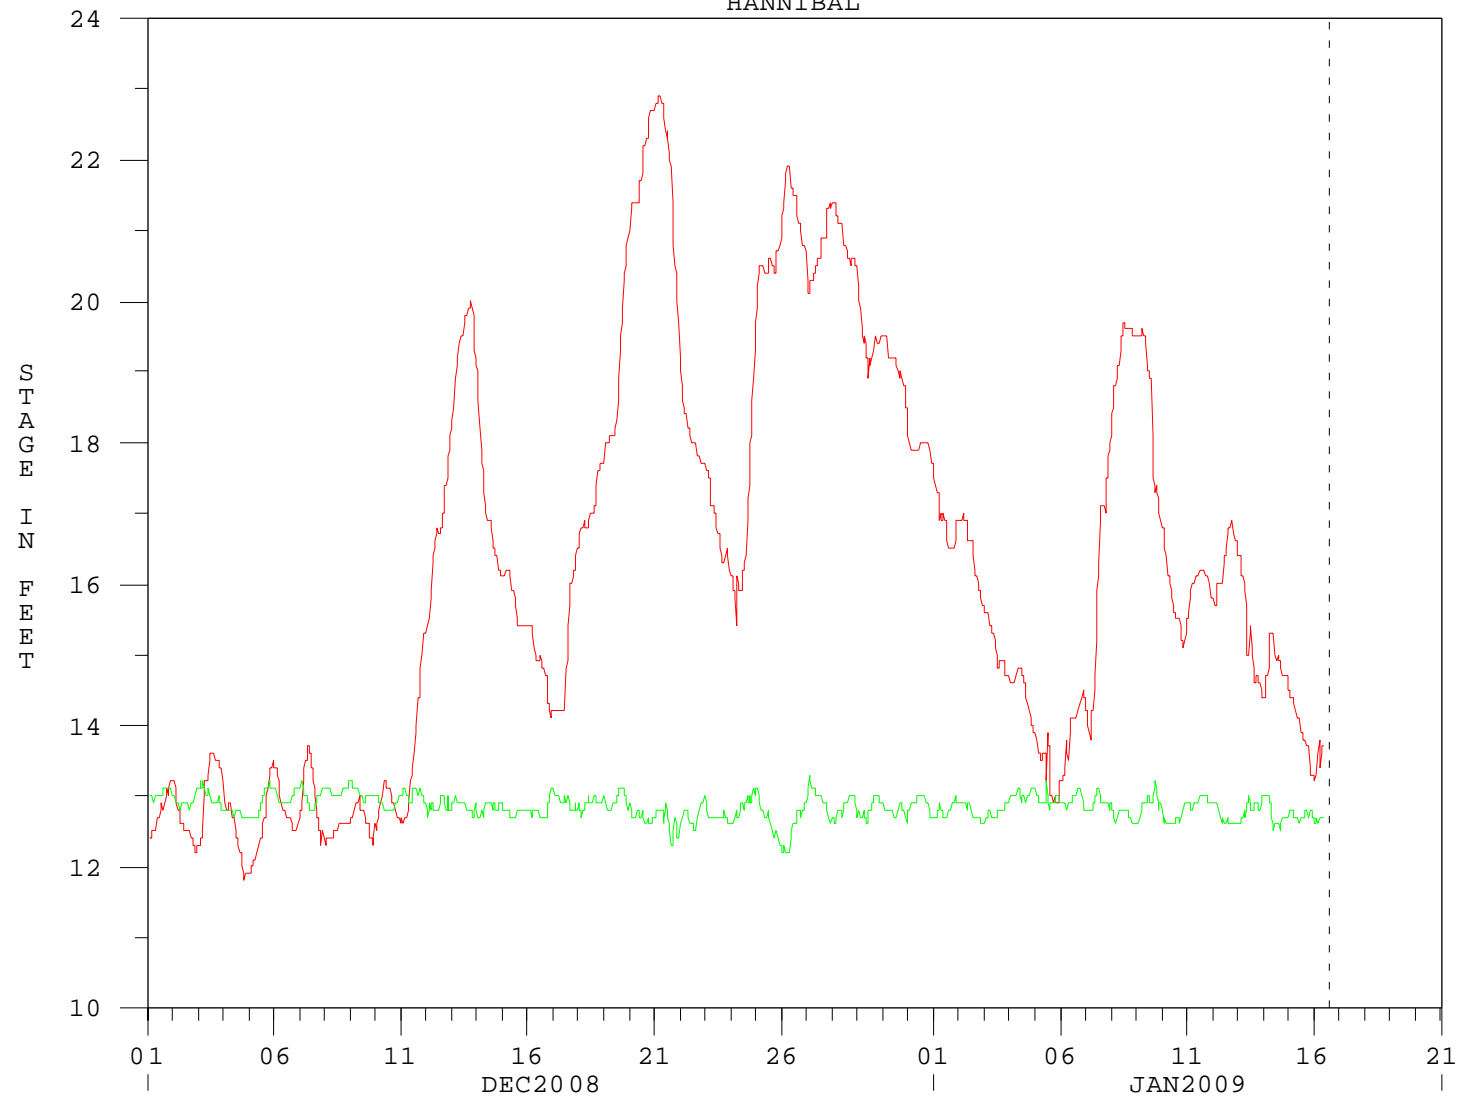

16JAN09 14:00:34

HANNIBAL

— STAGE_LOWER OBS
— STAGE_UPPER OBS