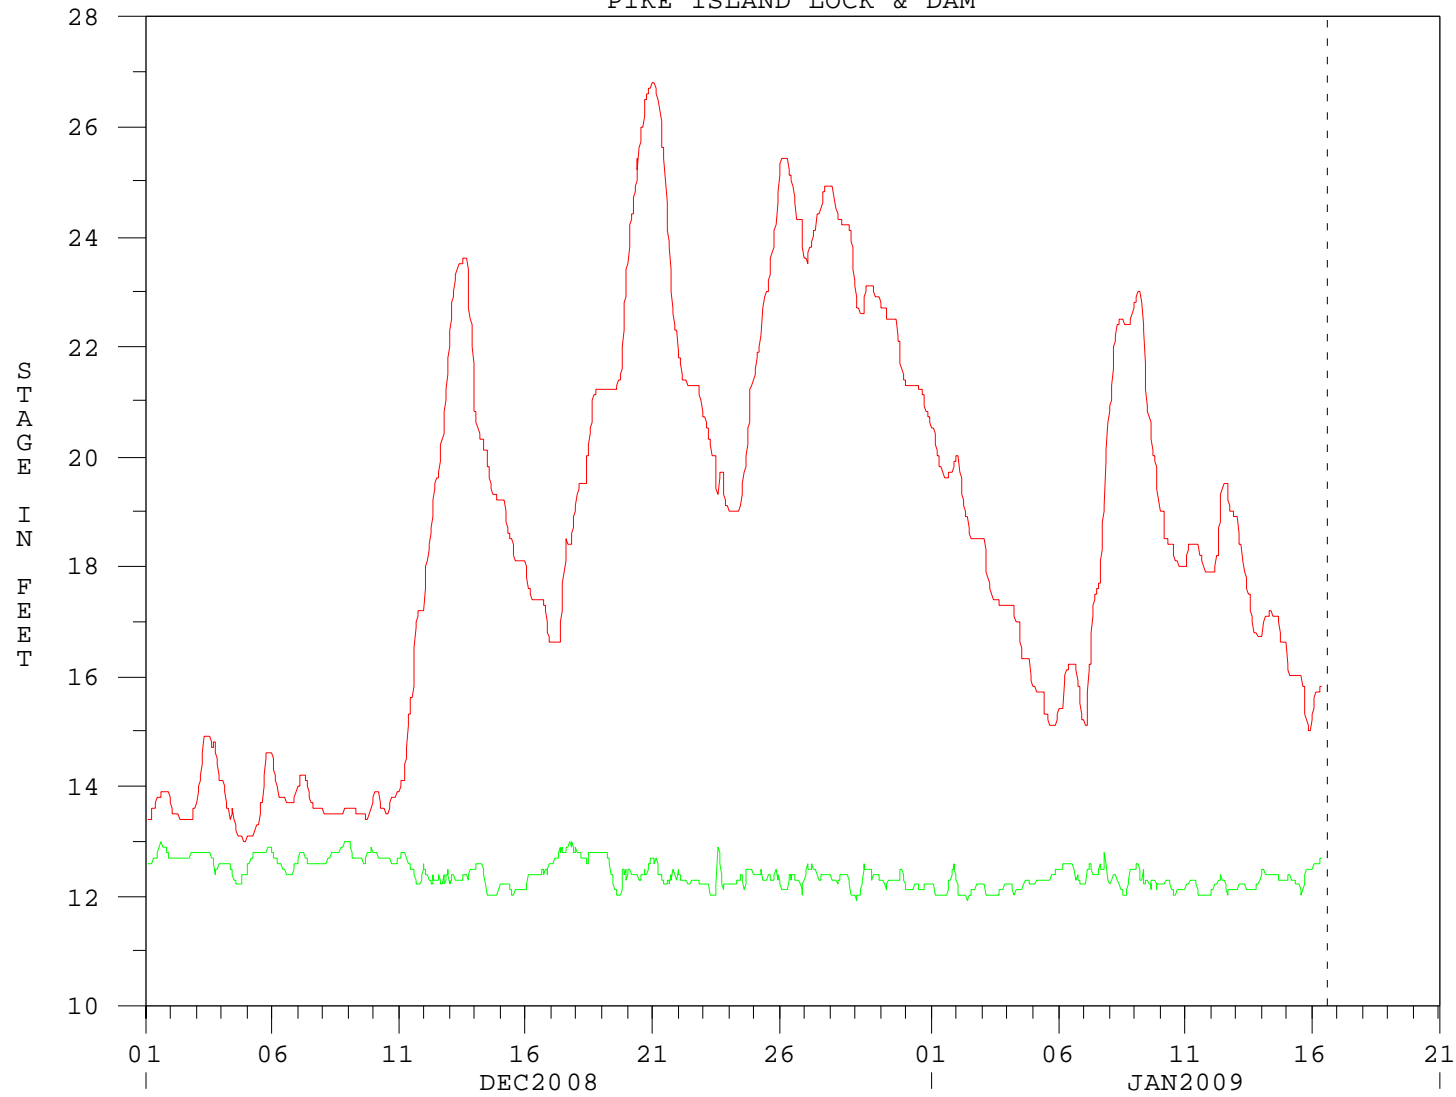

16JAN09 14:00:30

PIKE ISLAND LOCK & DAM

— STAGE_LOWER OBS
— STAGE_UPPER OBS