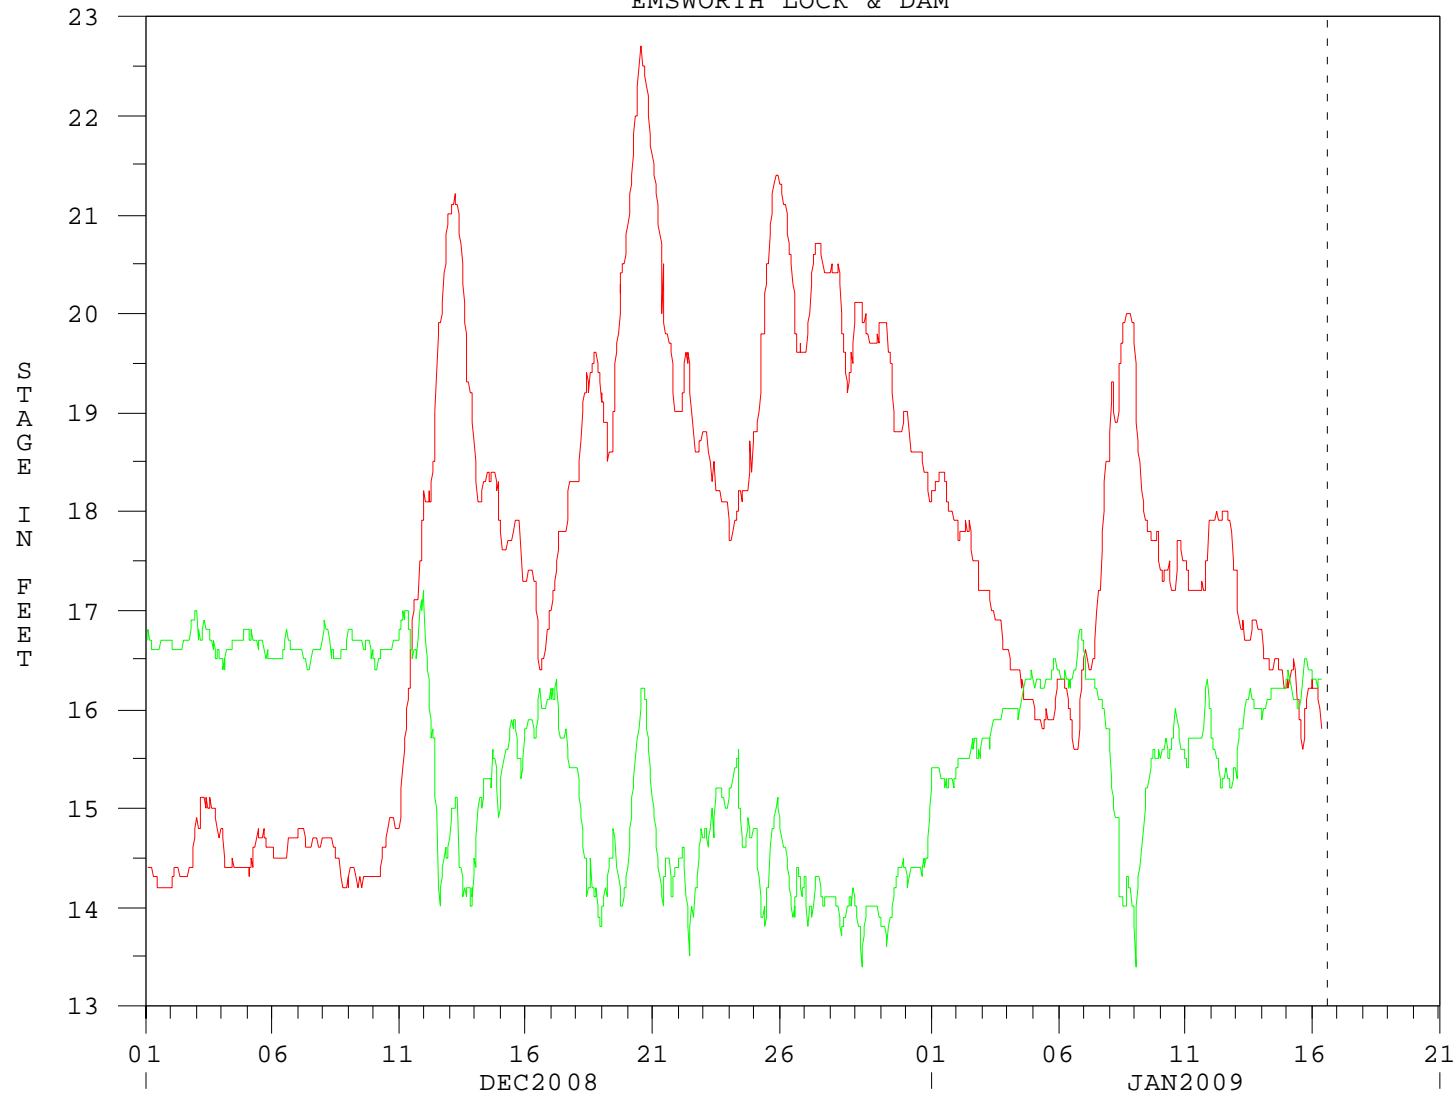

16JAN09 14:00:18

EMSWORTH LOCK & DAM

— STAGE\_LOWER OBS  
— STAGE\_UPPER OBS