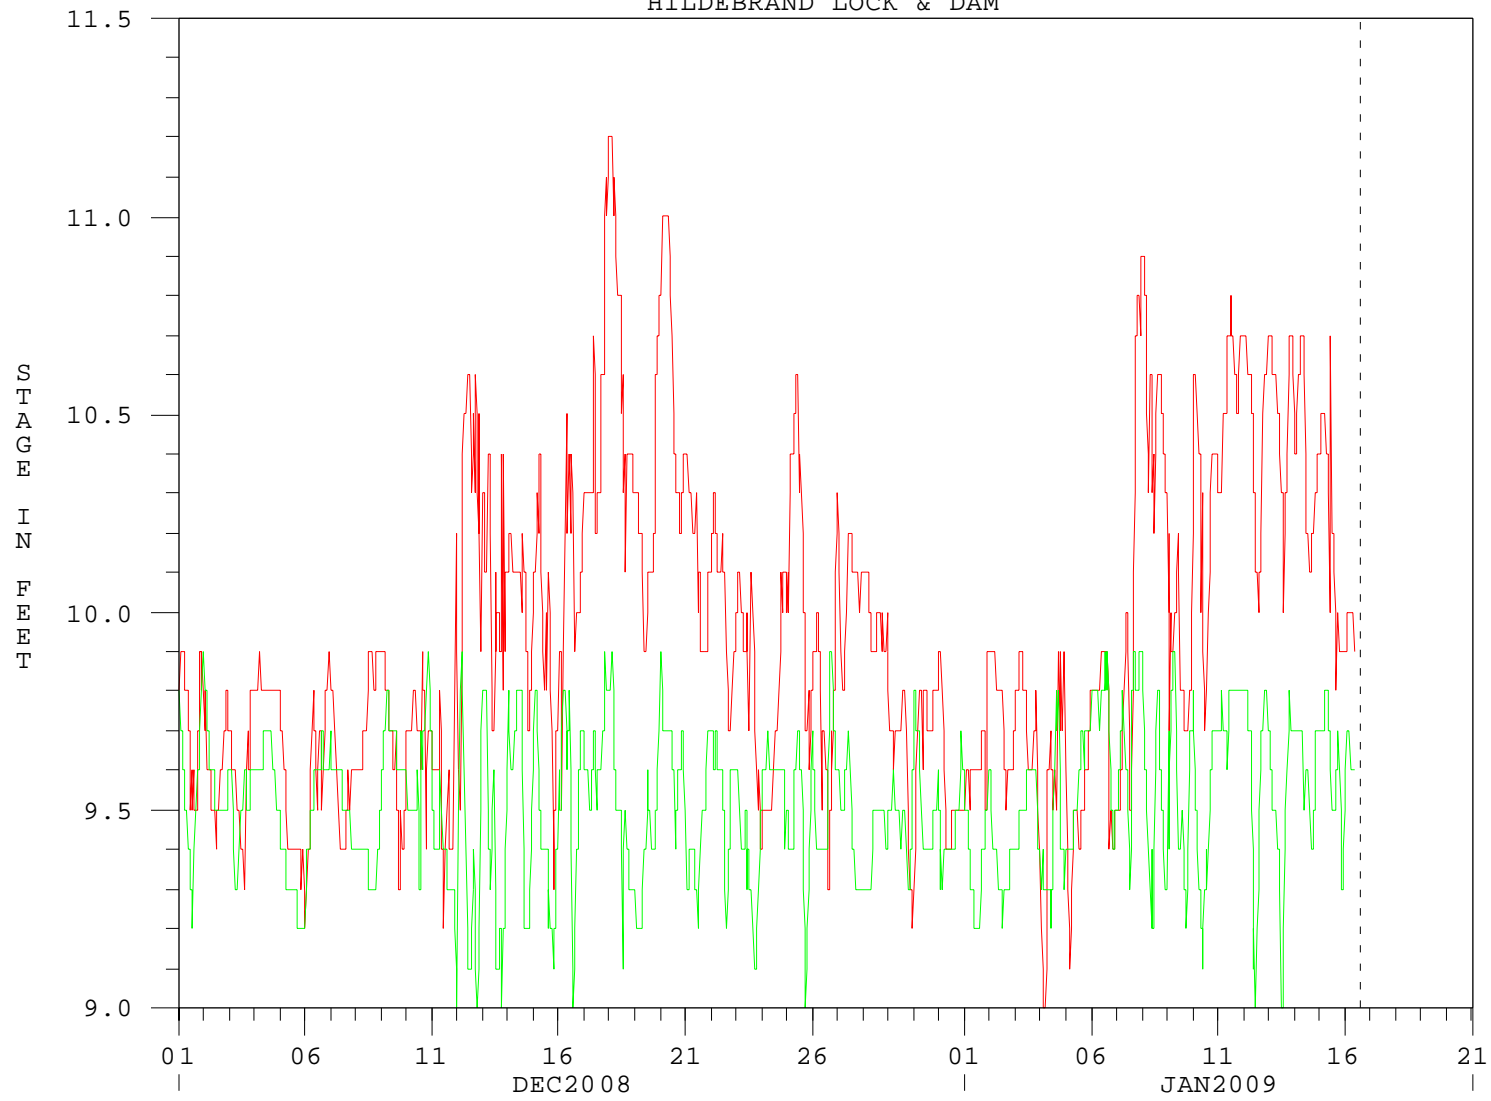

16JAN09 14:01:34

HILDEBRAND LOCK & DAM

— STAGE_LOWER OBS
— STAGE_UPPER OBS