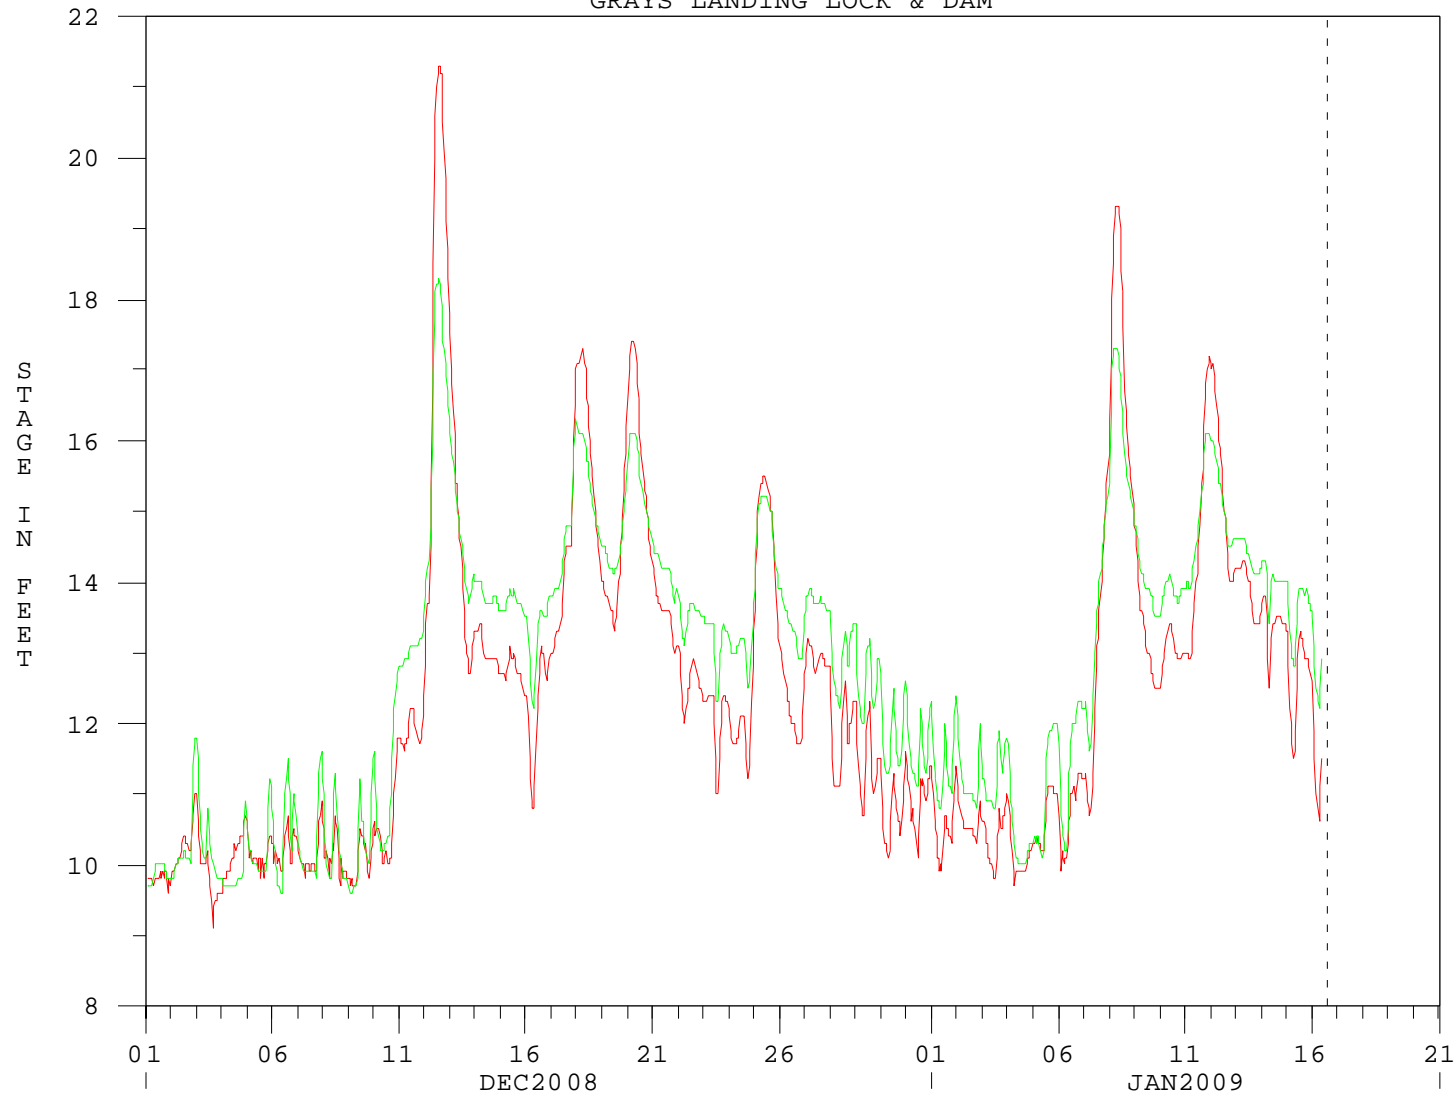

16JAN09 14:01:30

GRAYS LANDING LOCK & DAM

— STAGE_LOWER OBS
— STAGE_UPPER OBS