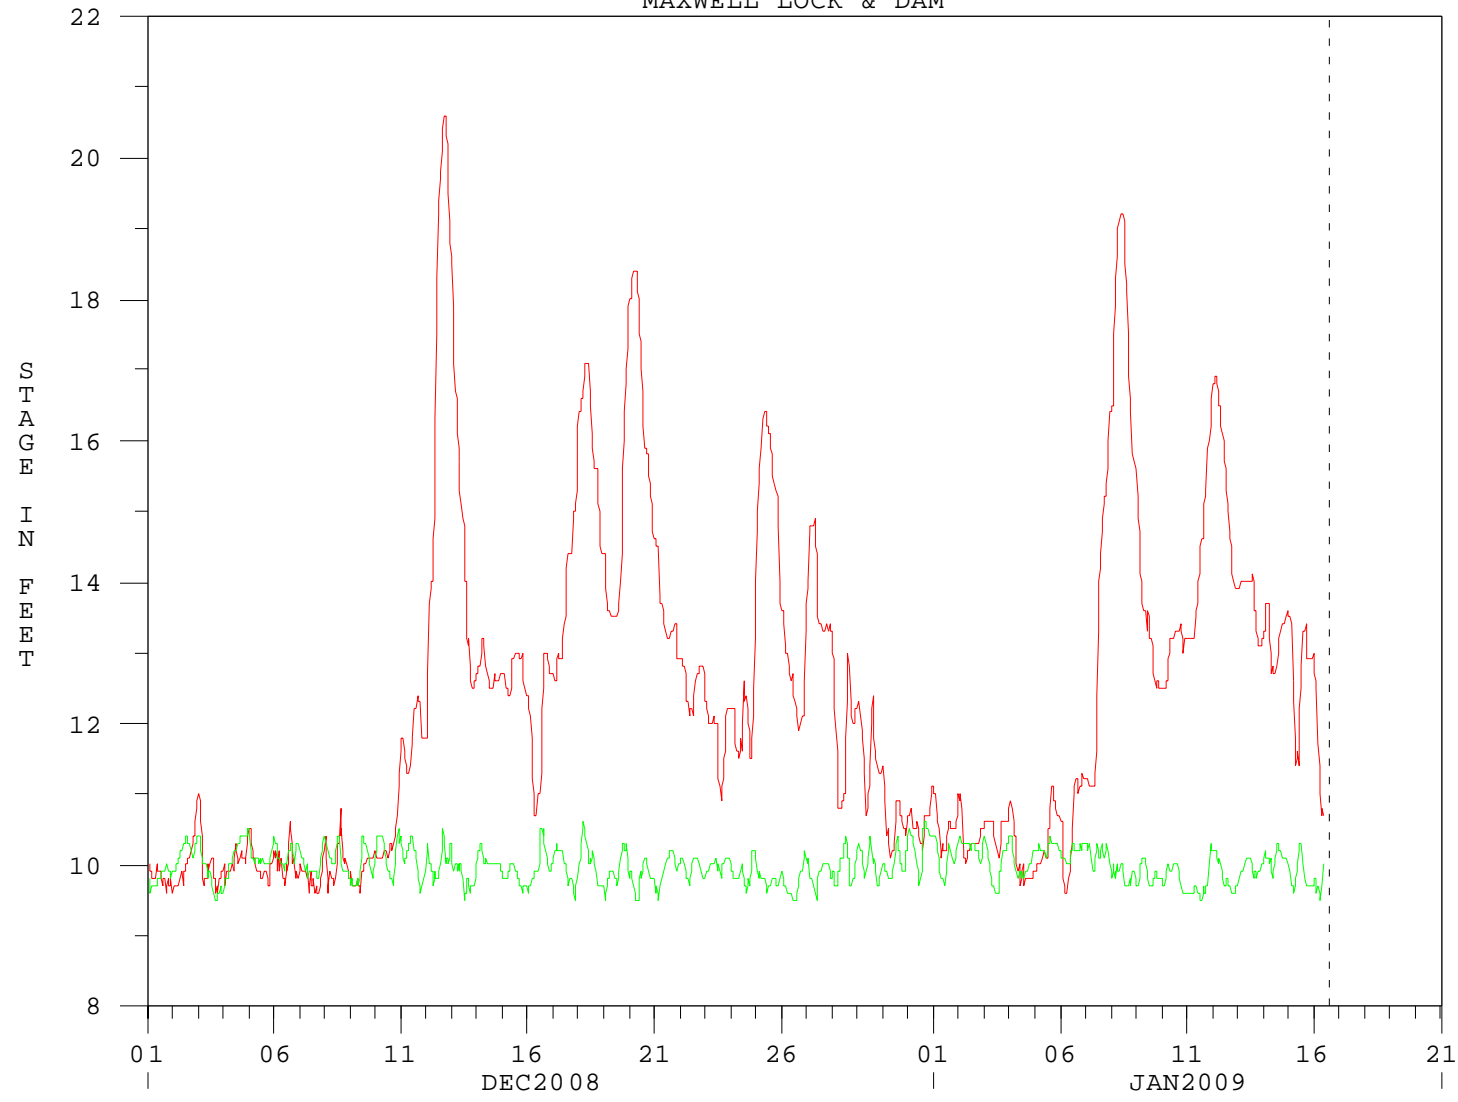

16JAN09 14:01:28

MAXWELL LOCK & DAM

— STAGE\_LOWER OBS  
— STAGE\_UPPER OBS