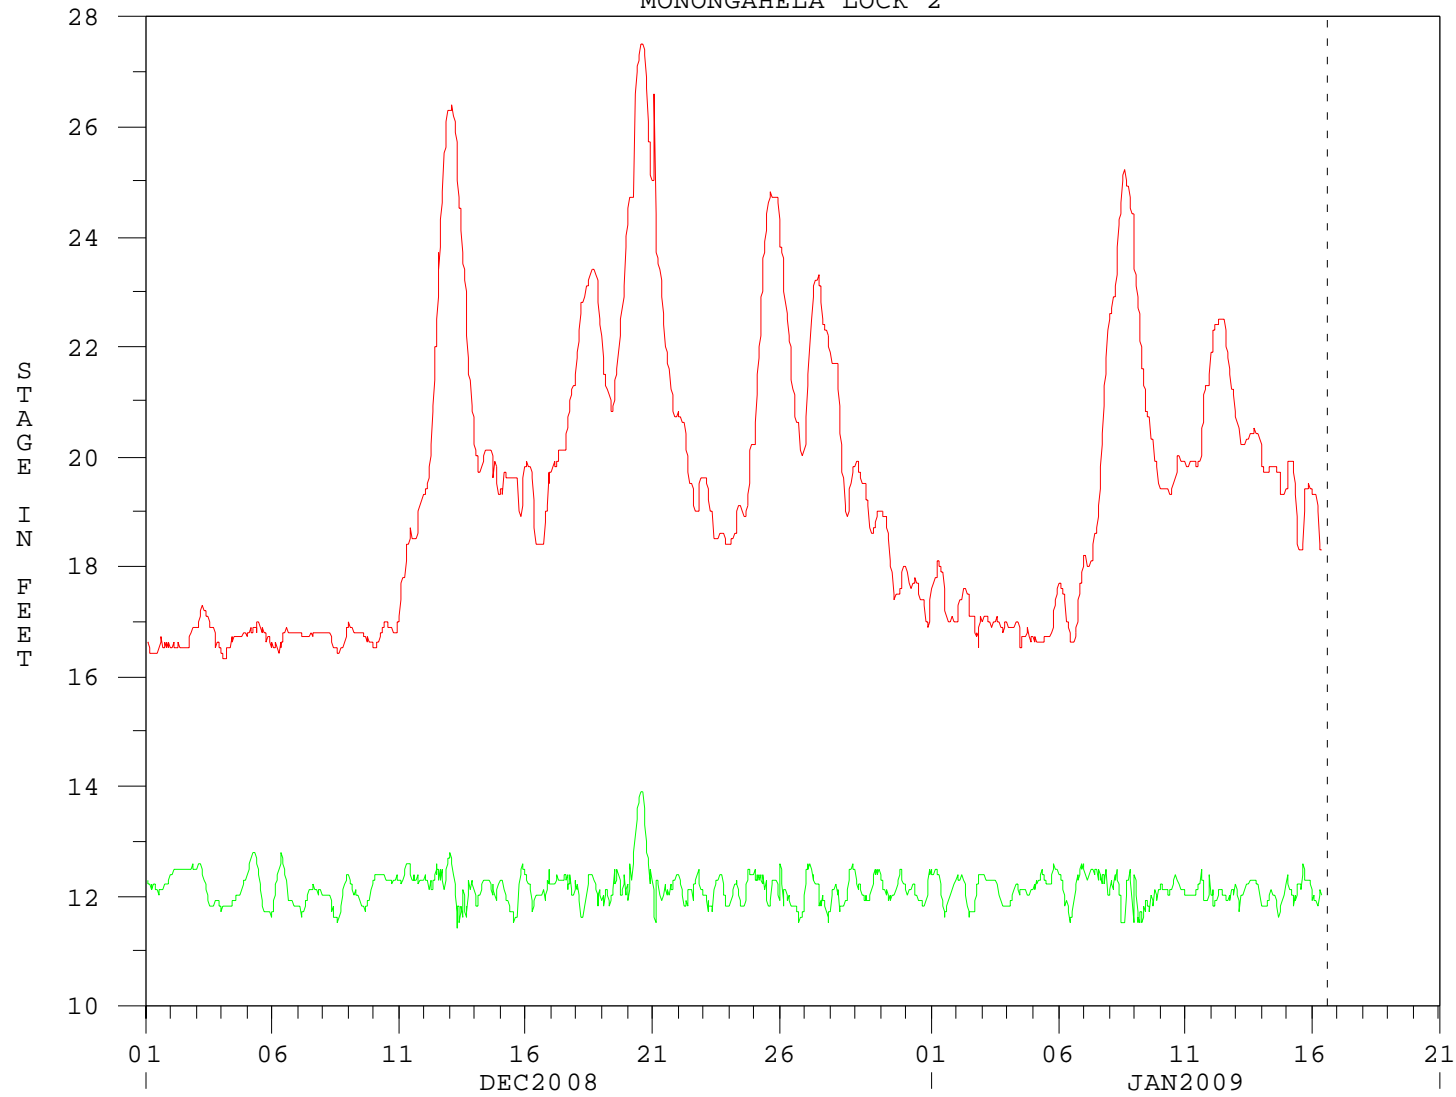

16JAN09 14:01:24

MONONGAHELA LOCK 2

— STAGE_LOWER OBS
— STAGE_UPPER OBS