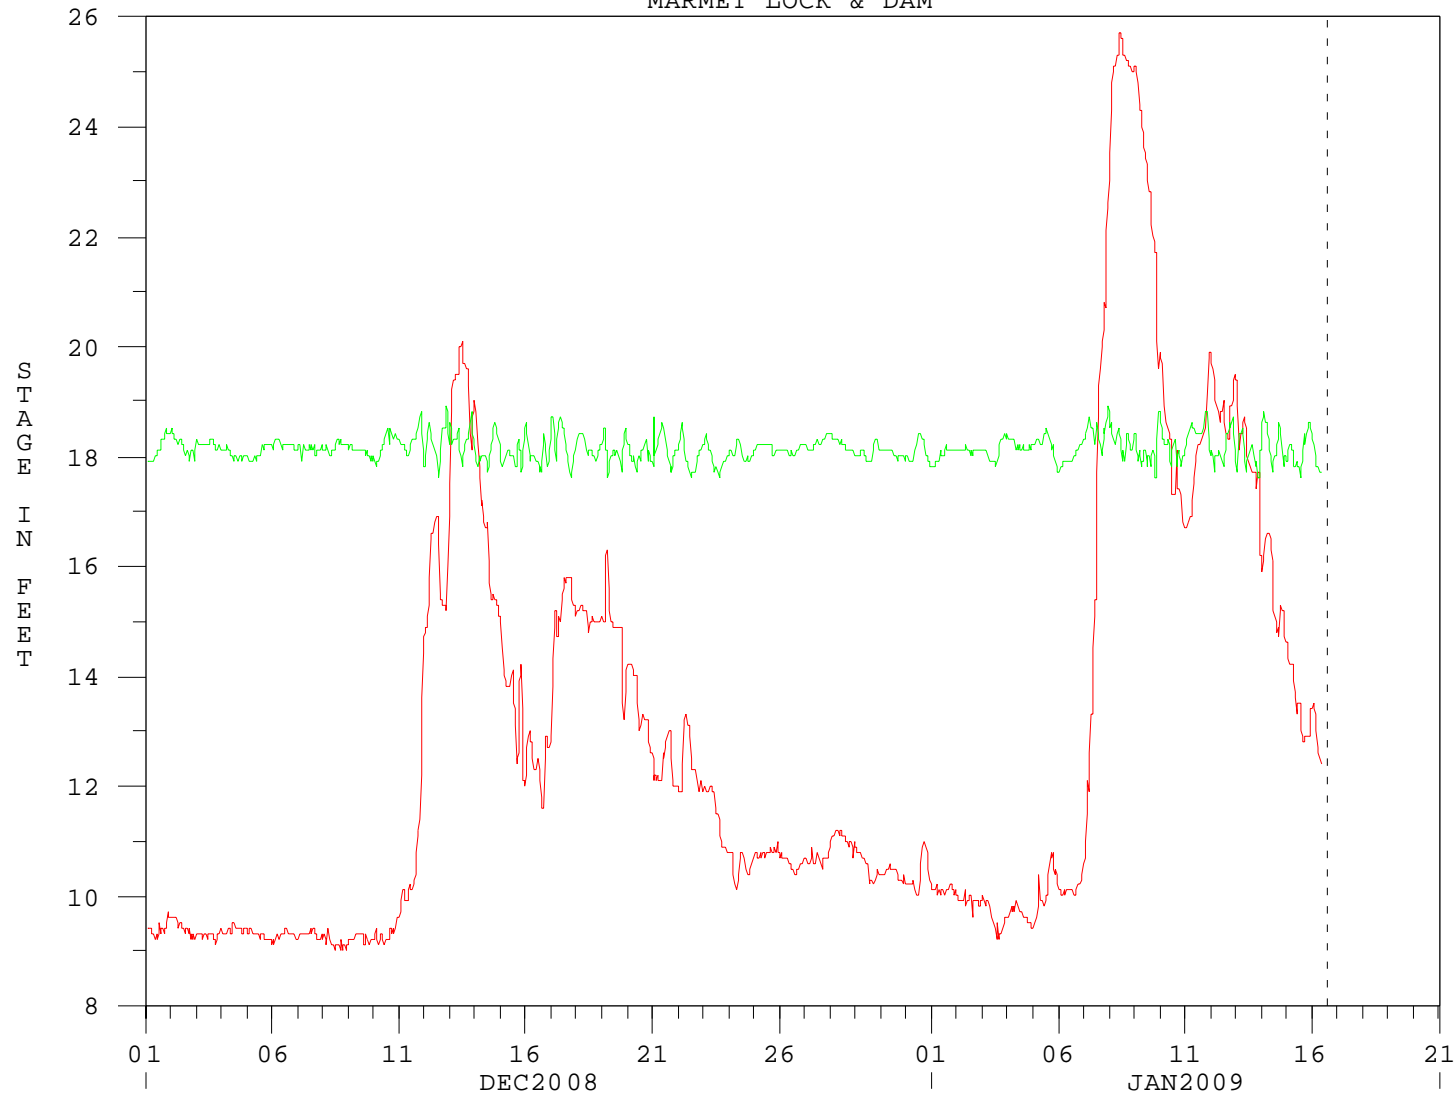

16JAN09 14:01:43

MARMET LOCK & DAM

— STAGE_LOWER OBS
— STAGE_UPPER OBS