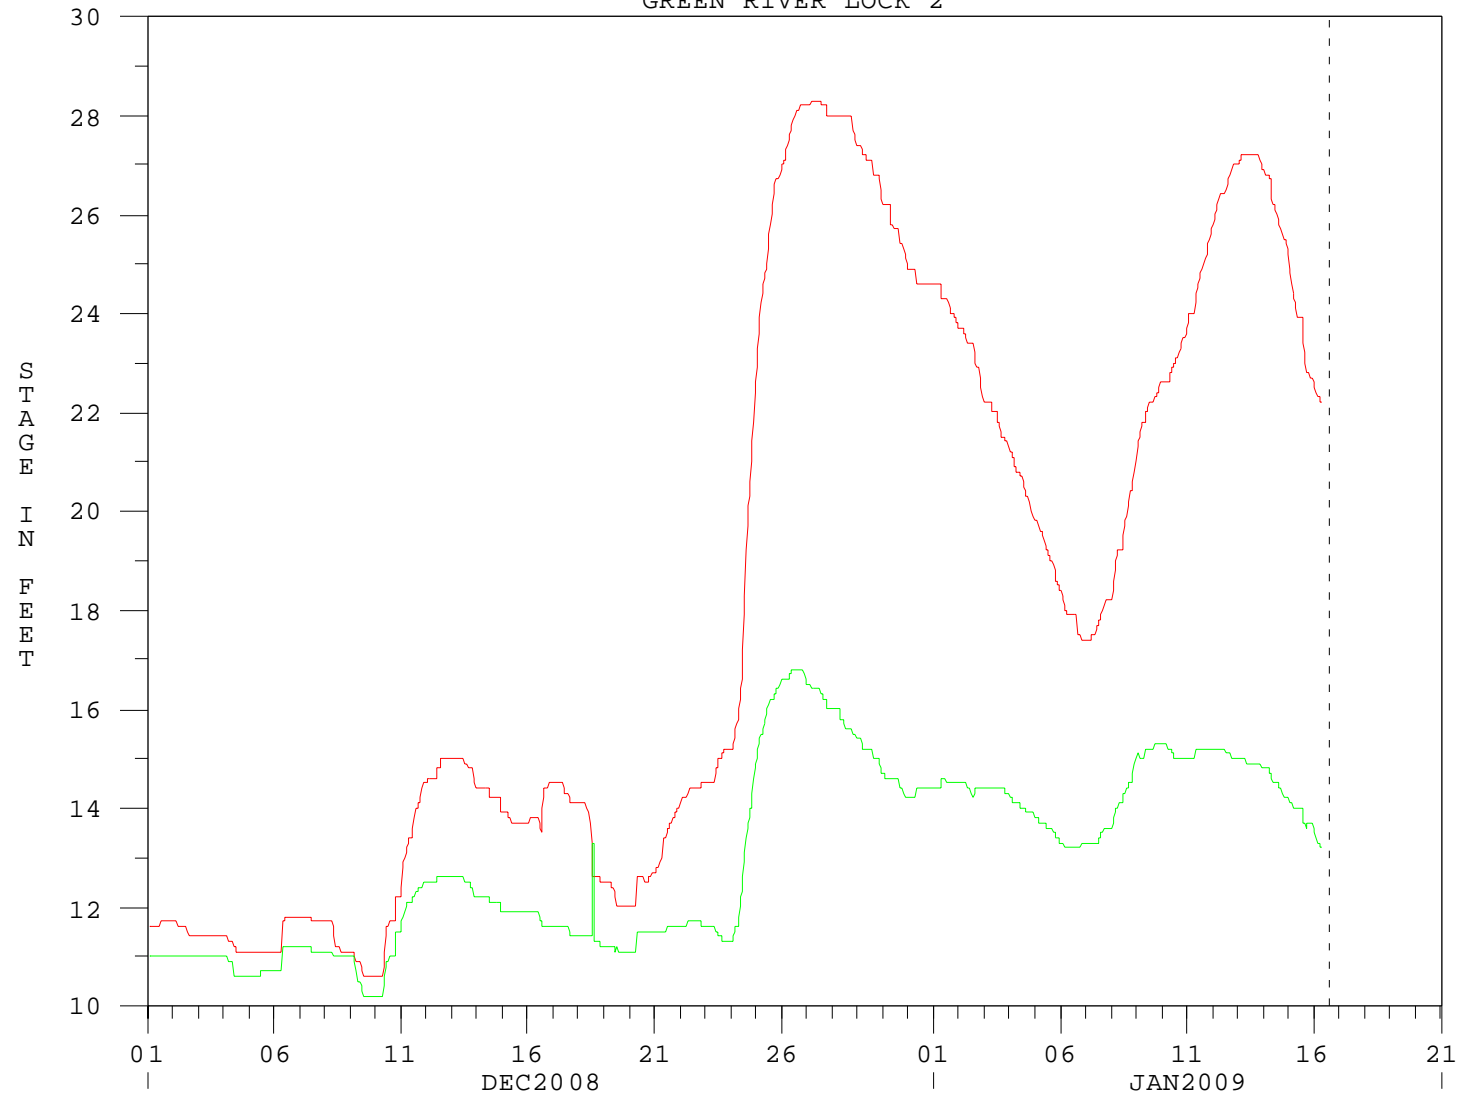

16JAN09 14:01:57

GREEN RIVER LOCK 2

— STAGE\_LOWER OBS  
— STAGE\_UPPER OBS