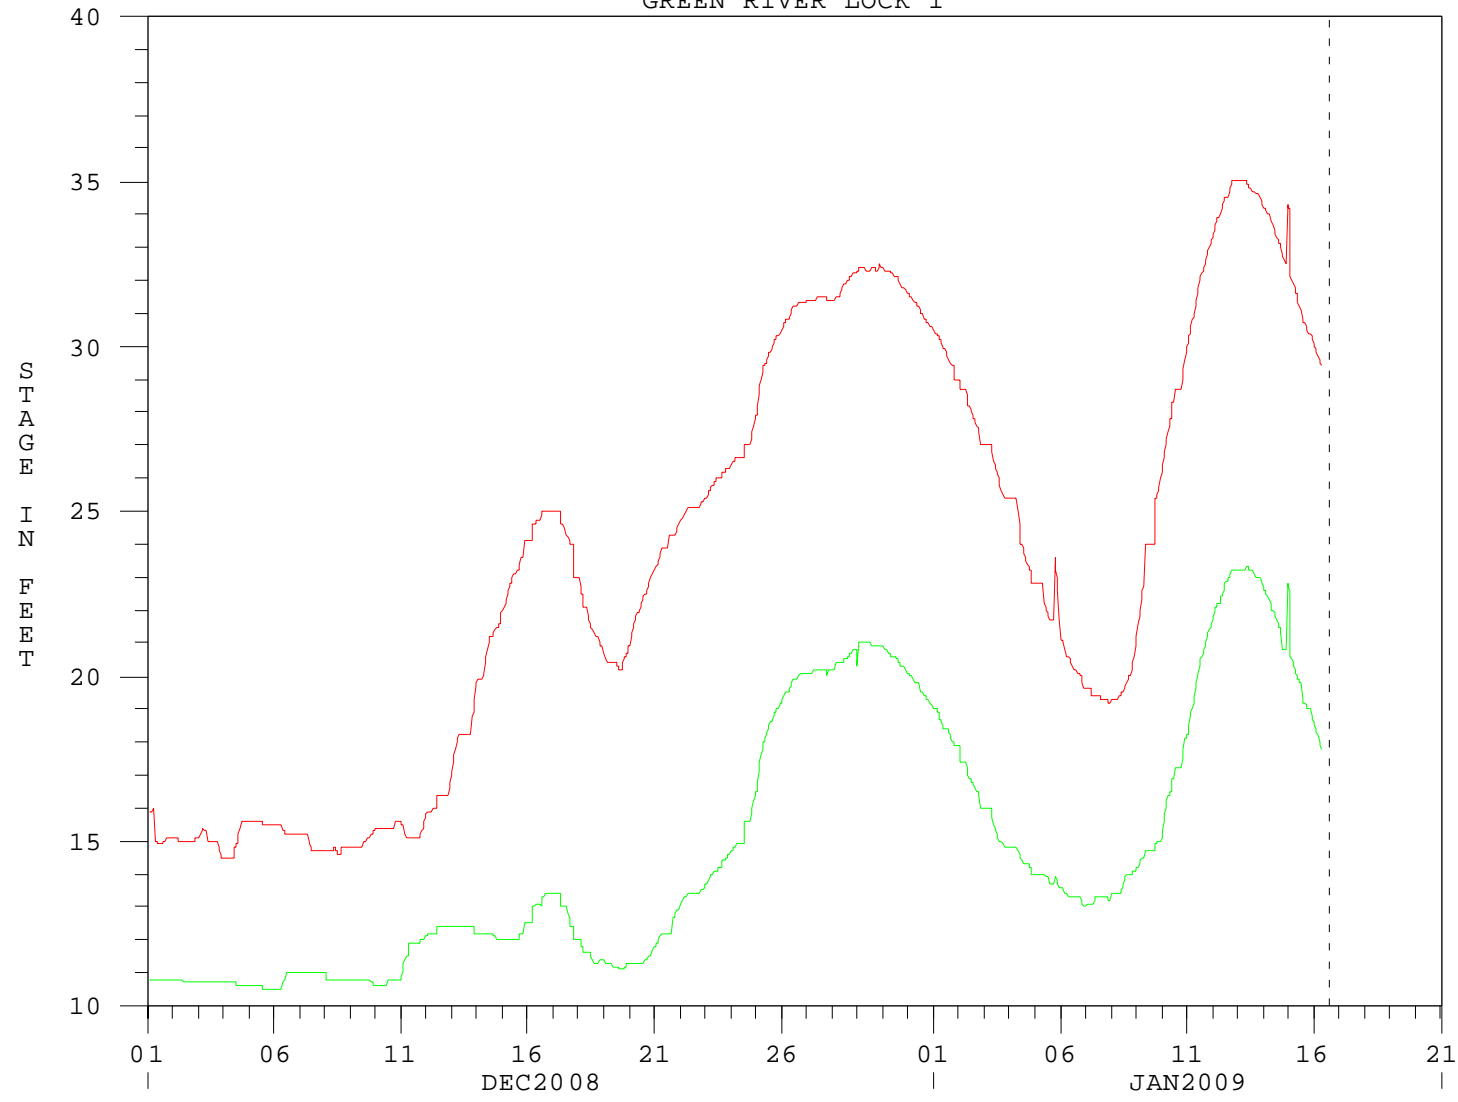

16JAN09 14:01:55

GREEN RIVER LOCK 1

— STAGE\_LOWER OBS  
— STAGE\_UPPER OBS