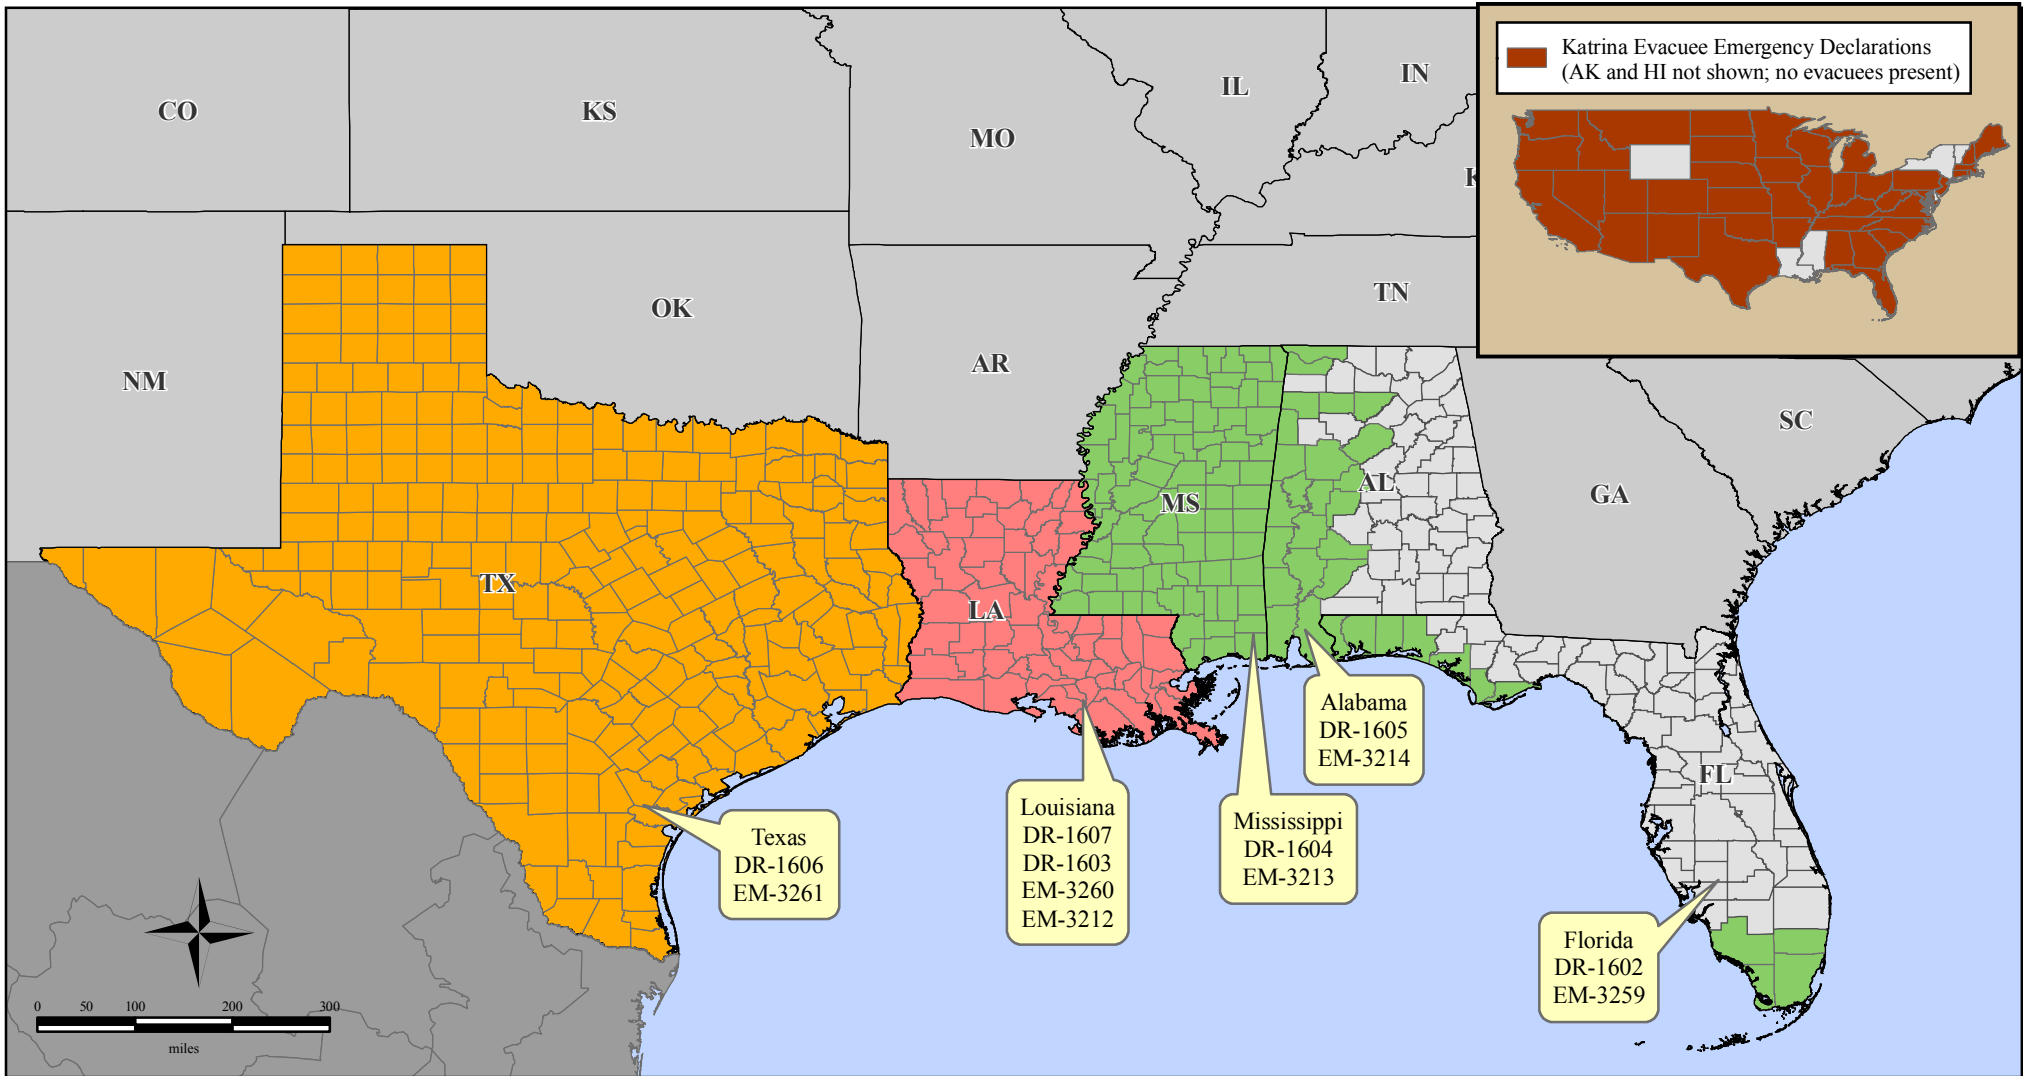

# Hurricanes Rita and Katrina Disaster Declarations (DR) and Emergency Declarations (EM)

Location Map

Legend

County / Parish	
<b>Combined Disaster Declarations</b>	
<span style="color: green;">■</span>	Hurricane Katrina
<span style="color: orange;">■</span>	Hurricane Rita
<span style="color: red;">■</span>	Hurricanes Katrina and Rita

**FEMA**

ITS Mapping & Analysis Center  
Washington, DC  
09/26/00 -- 00:30:00 EDT