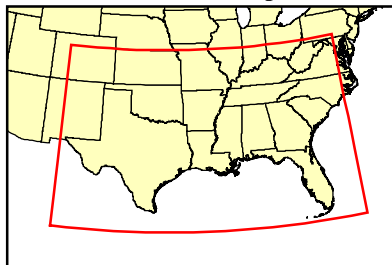

# Hurricanes Rita and Katrina Disaster Declarations (DR) and Emergency Declarations (EM)

Location Map

Legend

County / Parish	
<b>Combined Disaster Declarations</b>	
<span style="color: green;">■</span>	Hurricane Katrina
<span style="color: orange;">■</span>	Hurricane Rita
<span style="color: red;">■</span>	Hurricanes Katrina and Rita