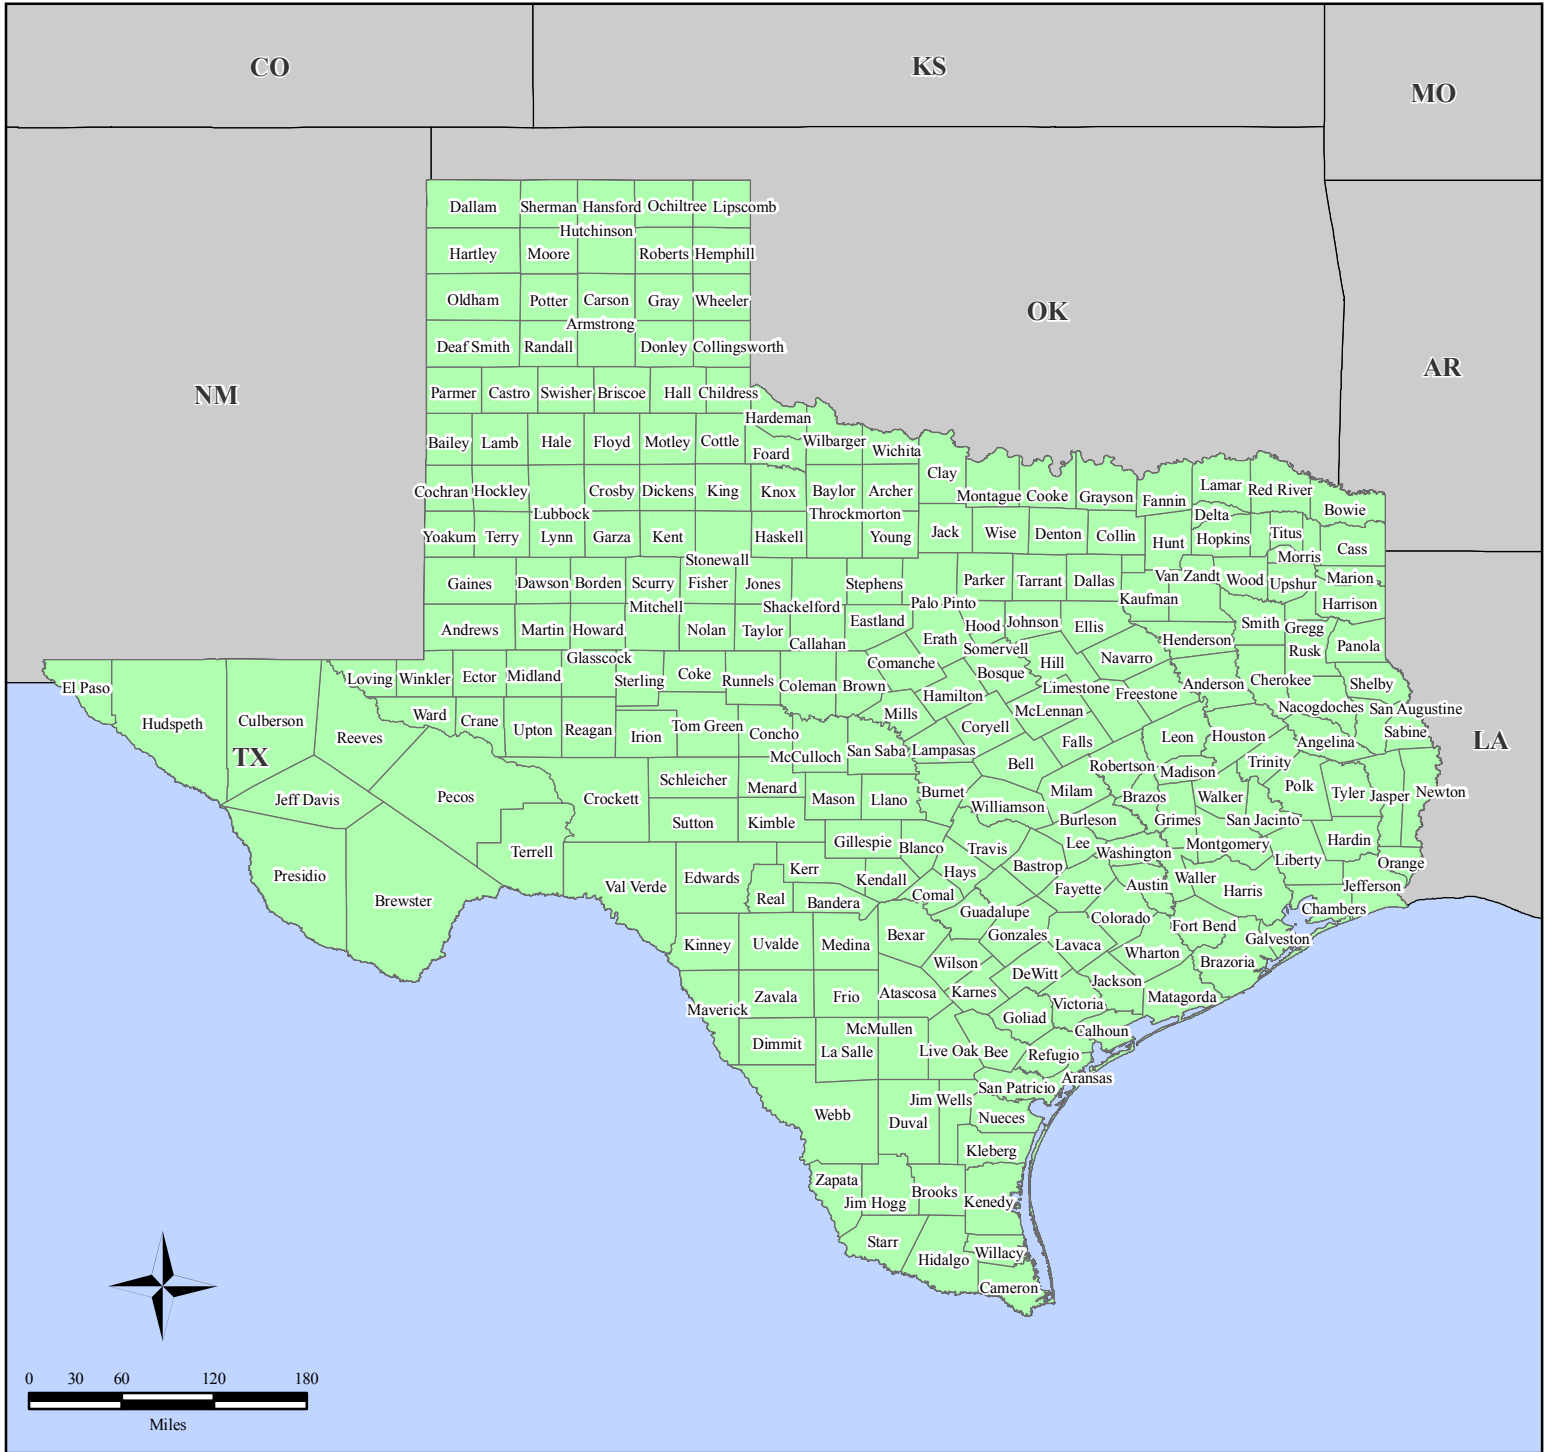

FEMA-3261-EM, Texas

Emergency Declaration as of 09/21/2005

Location Map

Legend

FEMA

*ITS Mapping and Analysis Center
Washington, DC
09/21/05 -- 21:00:00 EDT*