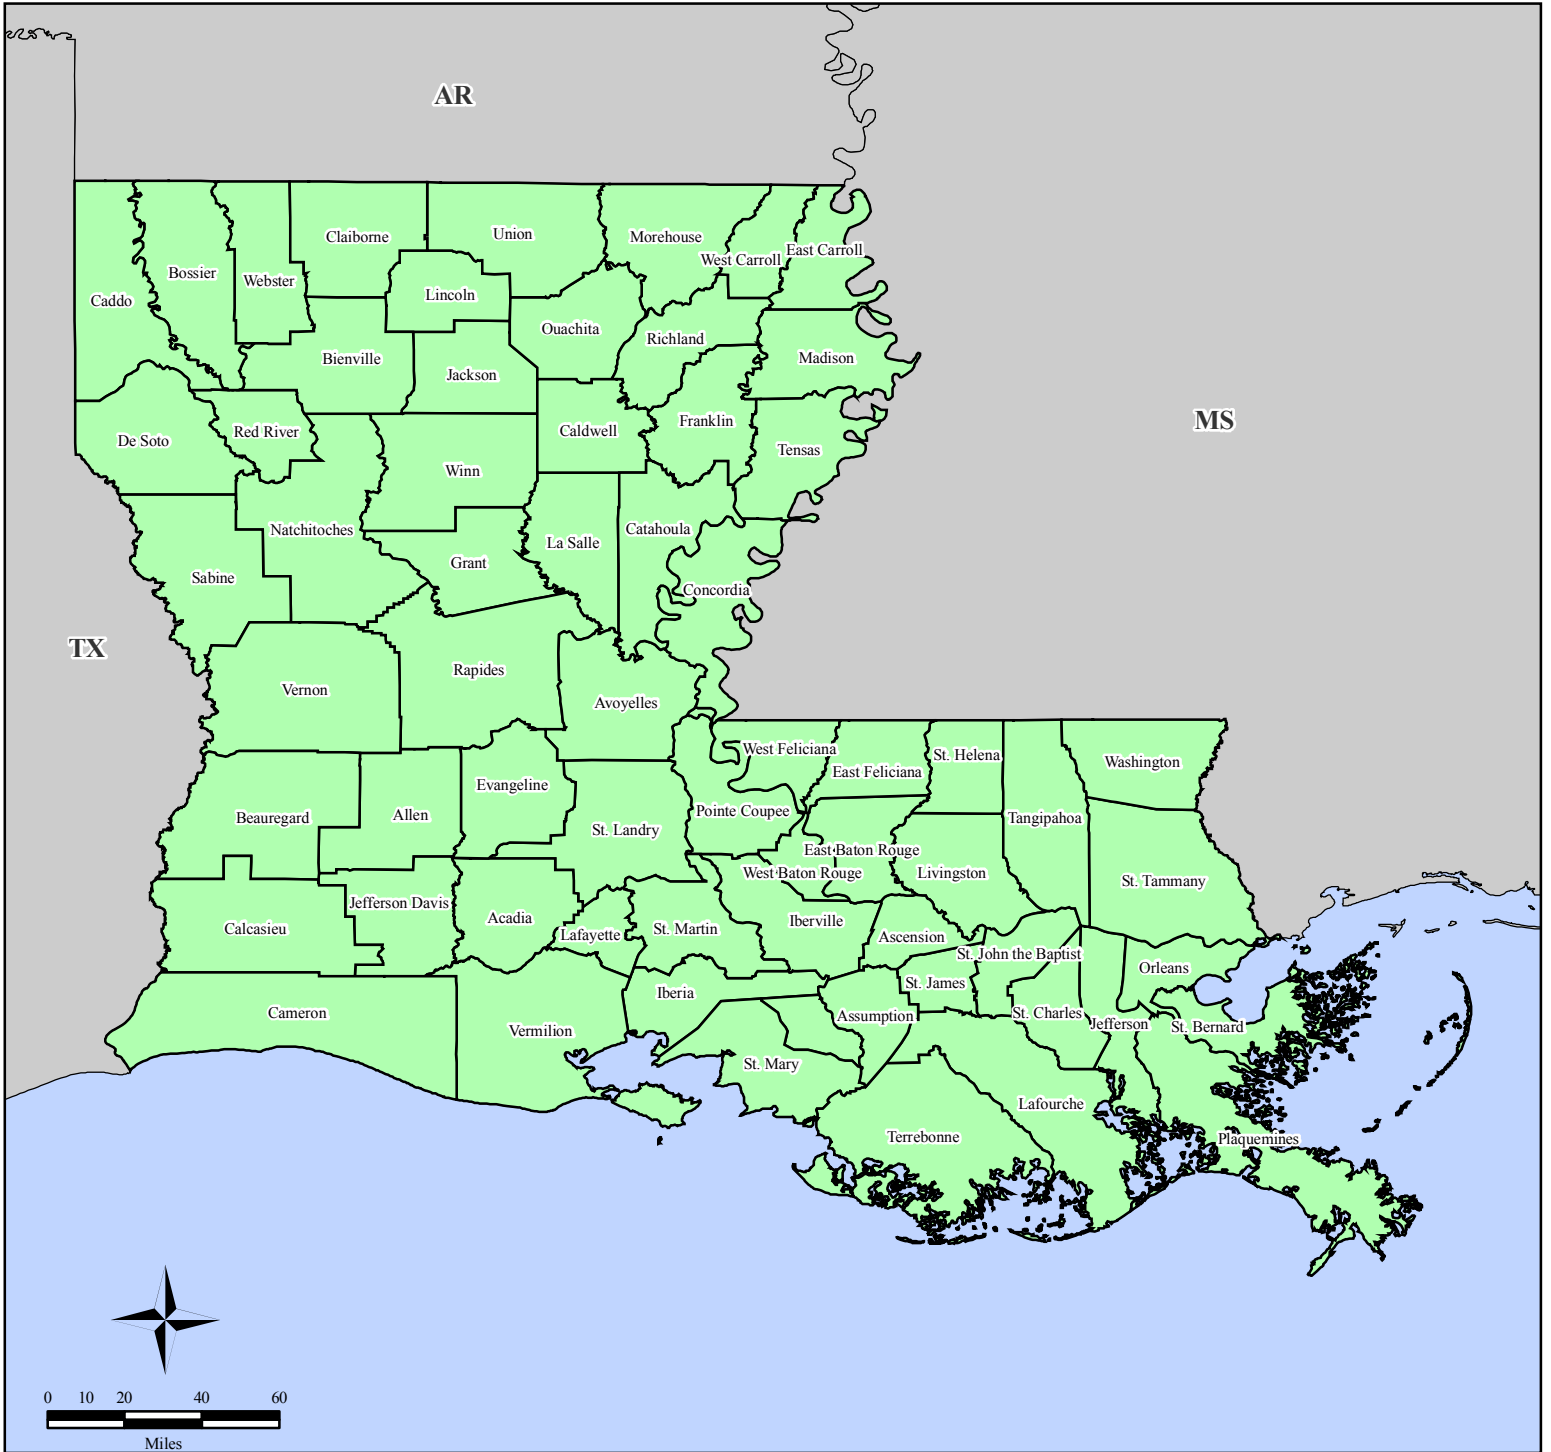

FEMA-3260-EM, Louisiana

Emergency Declaration as of 09/21/05

Location Map

Legend

FEMA

ITS Mapping and Analysis Center
Washington, DC
09/22/05 -- 00:45:00 EDT