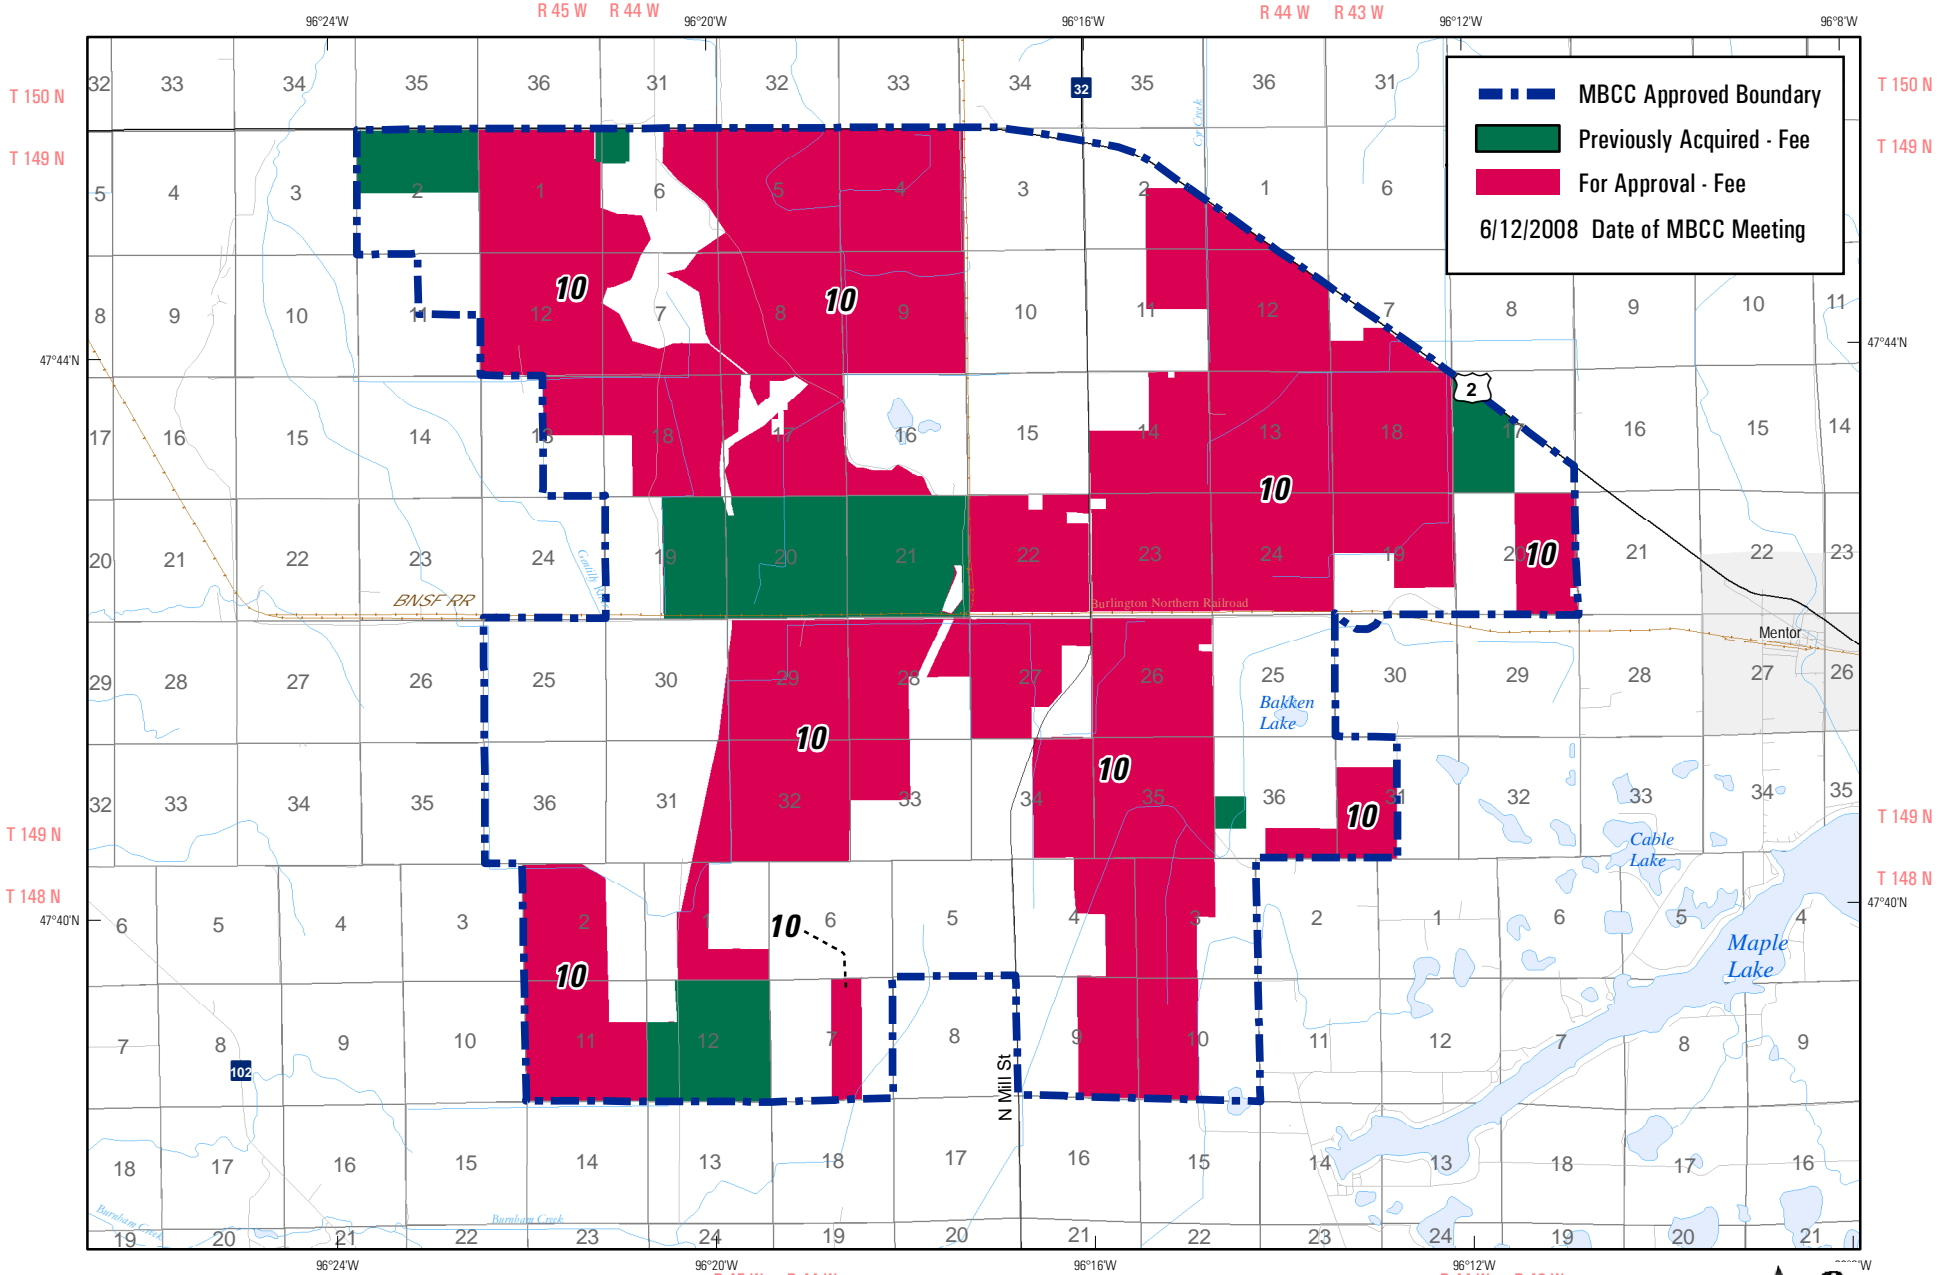

U.S. Fish & Wildlife Service

Migratory Bird Conservation Commission

Glacial Ridge National Wildlife Refuge

Polk County, Minnesota

Produced in the Division of Realty
 Fort Snelling, MN
 Land Status Current to: 5/13/08
 Base Map Source: ESRI Streetmap
 Fifth Principal Meridian

Region 3 Locator