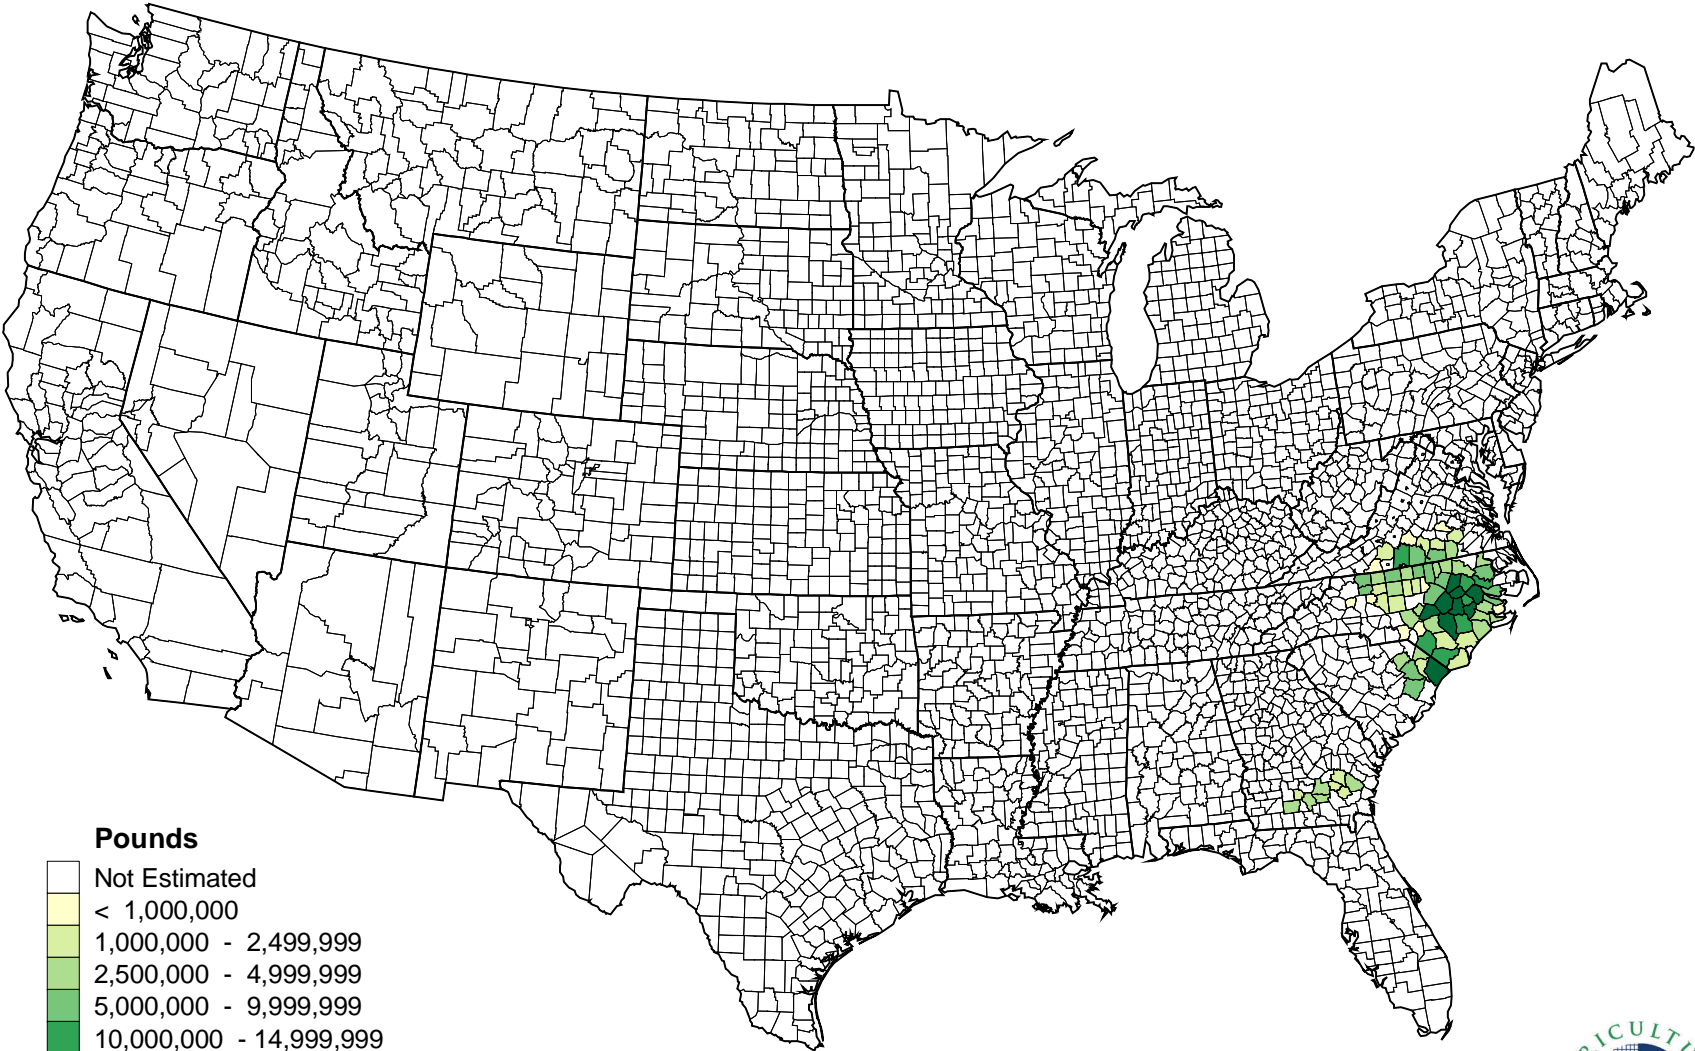

Tobacco Flue-cured 2007 Production by County for Selected States

Pounds

- Not Estimated
- < 1,000,000
- 1,000,000 - 2,499,999
- 2,500,000 - 4,999,999
- 5,000,000 - 9,999,999
- 10,000,000 - 14,999,999
- 15,000,000 +