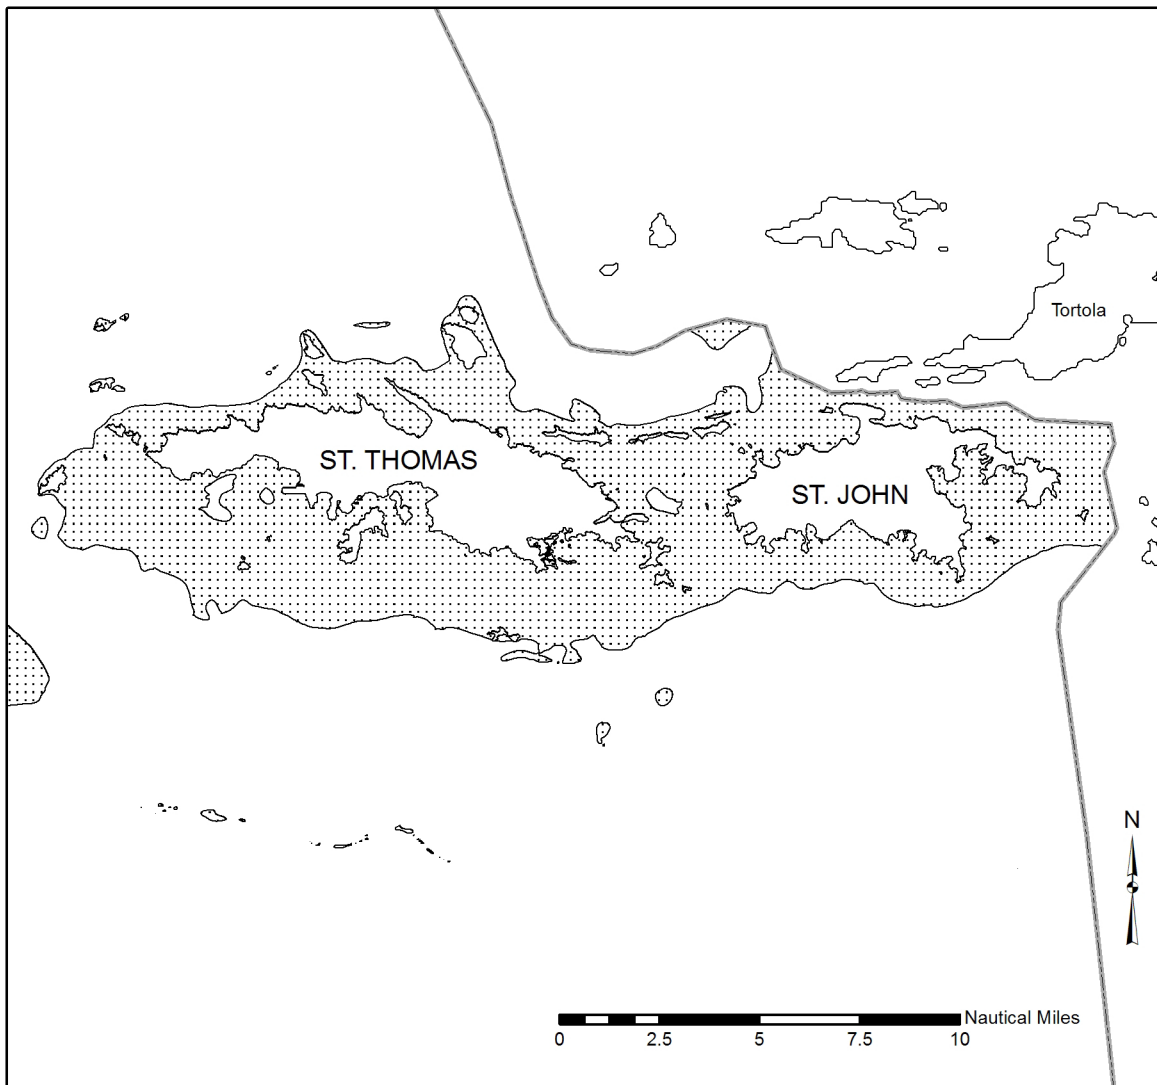

Critical Habitat for Elkhorn and Staghorn Corals

Area 1: Florida

Critical Habitat for Elkhorn and Staghorn Corals

Area 2: Puerto Rico and Associated Islands

**Critical Habitat for Elkhorn and Staghorn Corals
Area 3: St. John/St. Thomas, U.S.V.I.**

**Critical Habitat for Elkhorn and Staghorn Corals
Area 4: St. Croix, U.S.V.I.**