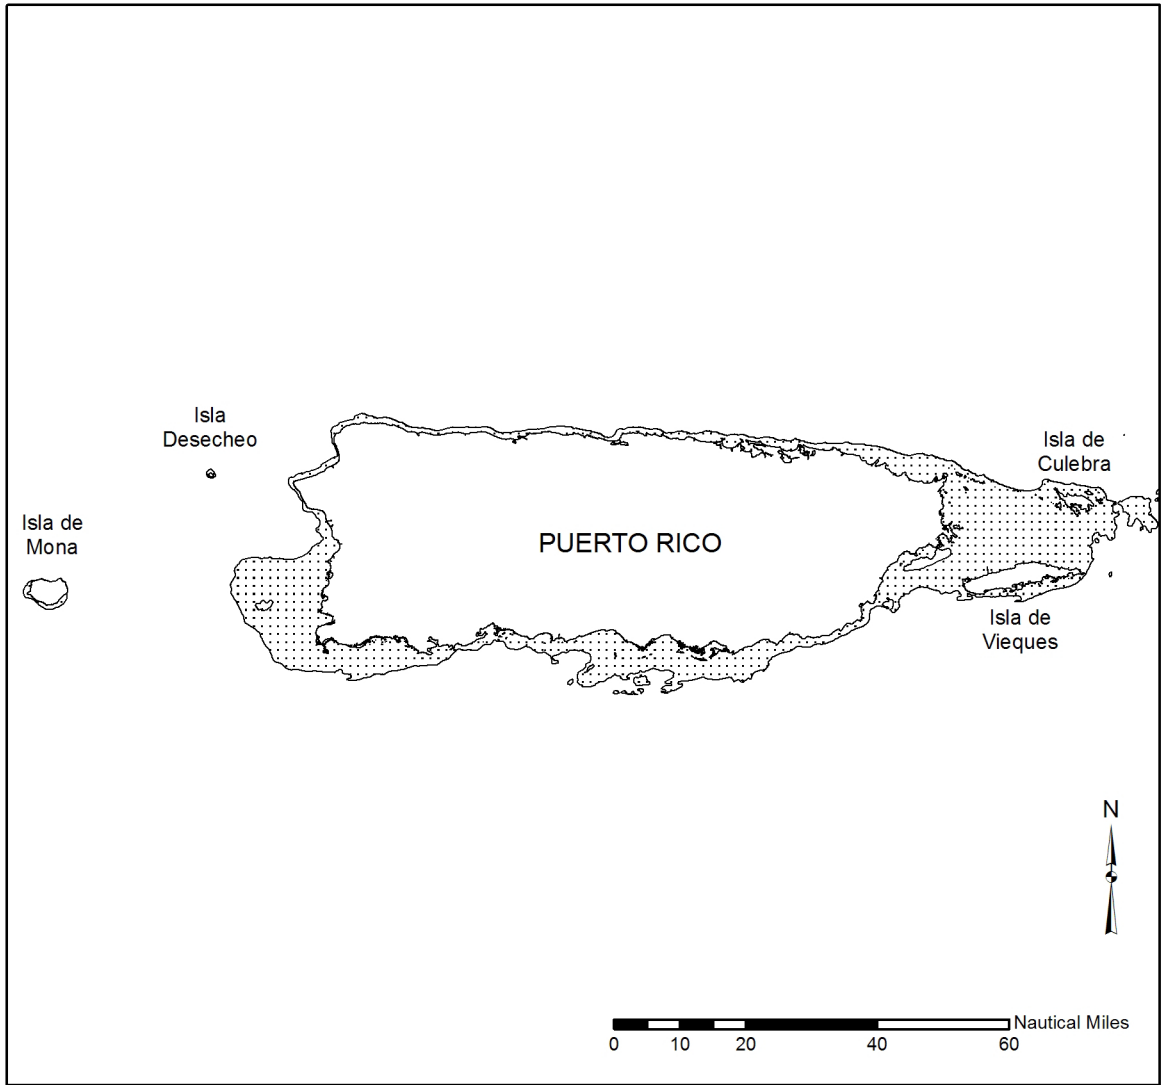

Critical Habitat for Elkhorn and Staghorn Corals

Area 1: Florida

Critical Habitat for Elkhorn and Staghorn Corals

Area 2: Puerto Rico and Associated Islands

**Critical Habitat for Elkhorn and Staghorn Corals
Area 3: St. John/St. Thomas, U.S.V.I.**

**Critical Habitat for Elkhorn and Staghorn Corals
Area 4: St. Croix, U.S.V.I.**