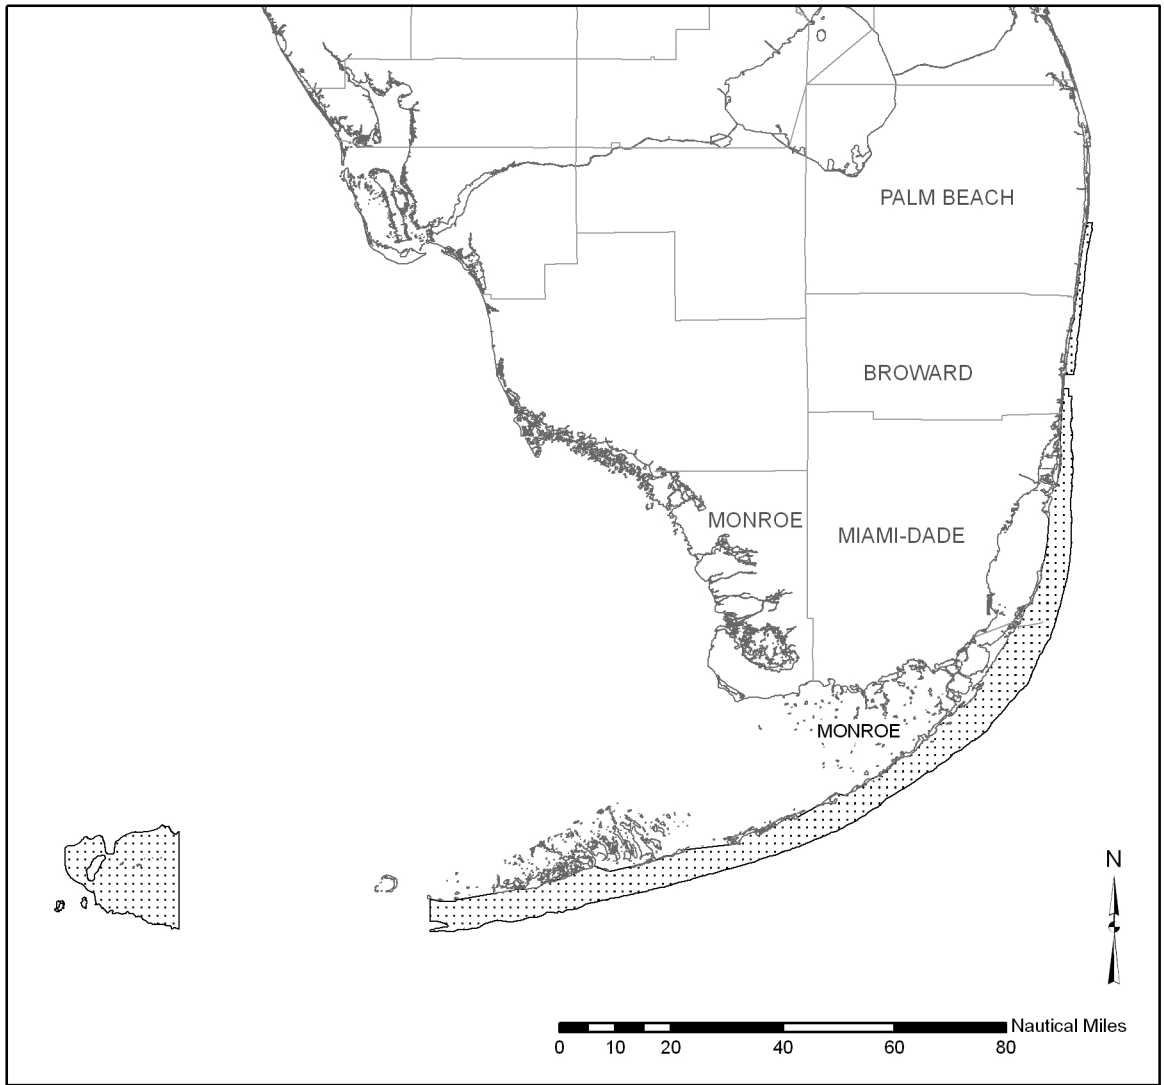

Critical Habitat for Elkhorn and Staghorn Corals

Area 1: Florida

Critical Habitat for Elkhorn and Staghorn Corals

Area 2: Puerto Rico and Associated Islands

**Critical Habitat for Elkhorn and Staghorn Corals
Area 3: St. John/St. Thomas, U.S.V.I.**

**Critical Habitat for Elkhorn and Staghorn Corals
Area 4: St. Croix, U.S.V.I.**