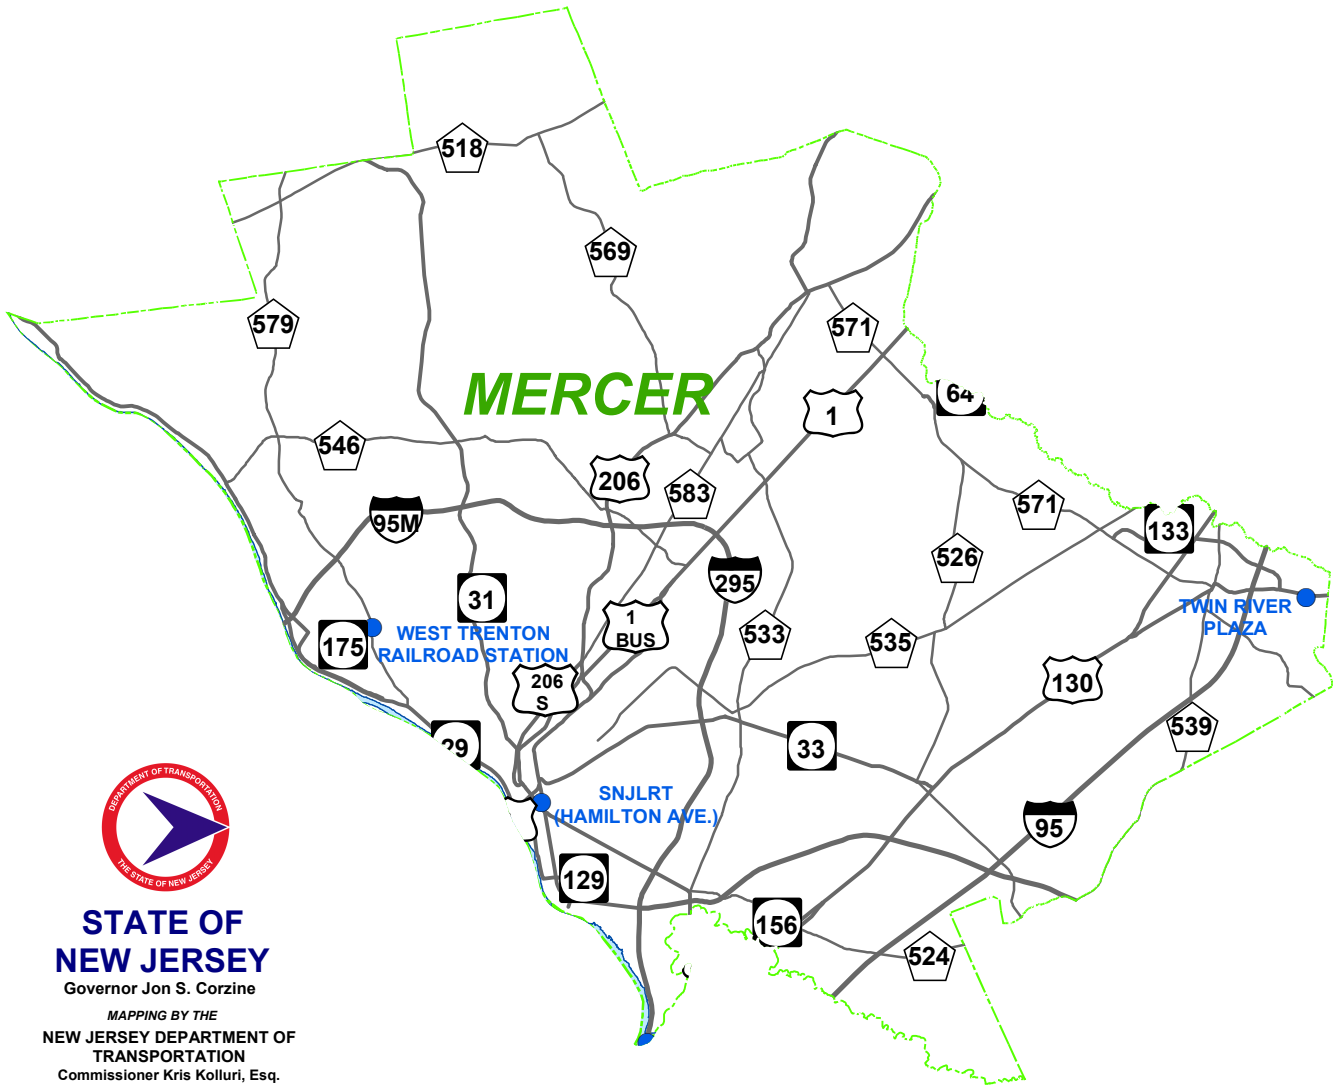

NEW JERSEY OFFICIAL PARK AND RIDE LOCATIONS

EXISTING PARK-N-RIDE LOCATIONS

FUTURE PARK-N-RIDE LOCATIONS

STATE OF NEW JERSEY

Governor Jon S. Corzine

MAPPING BY THE
NEW JERSEY DEPARTMENT OF
TRANSPORTATION
Commissioner Kris Kolluri, Esq.