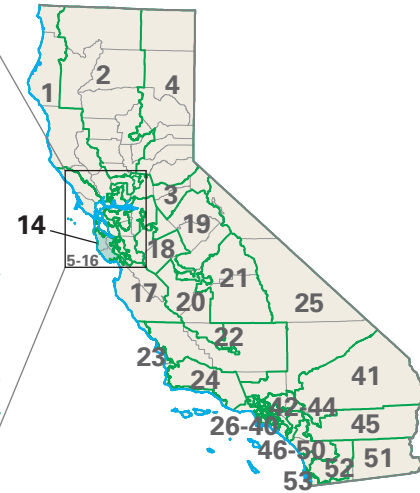

Congressional District 14

nationalatlas.gov™

14 Congressional District

San Mateo County

California (53 Districts)