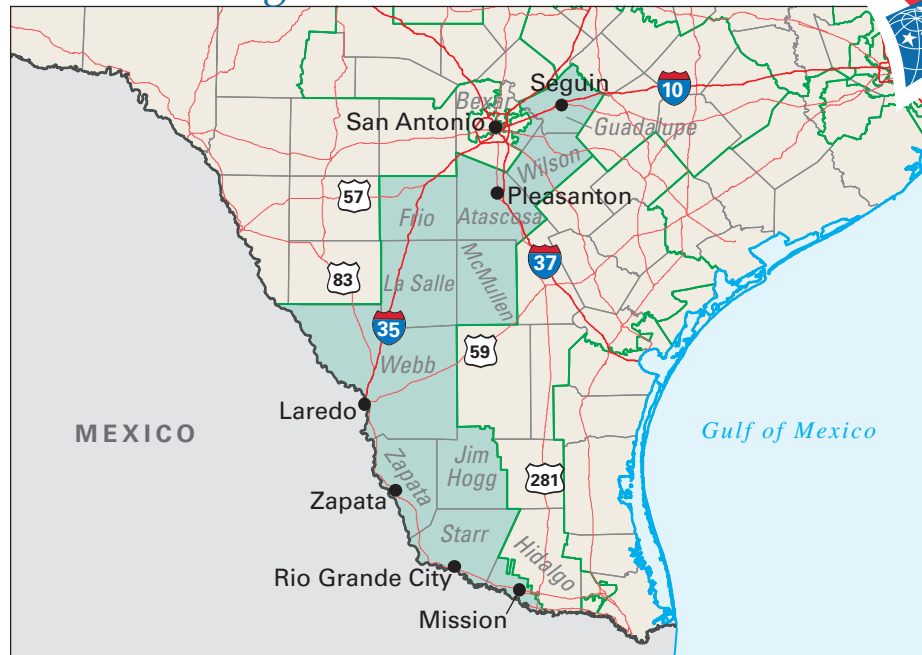

Congressional District 28

nationalatlas.gov

28 Congressional District
Panola County

Texas (32 Districts)