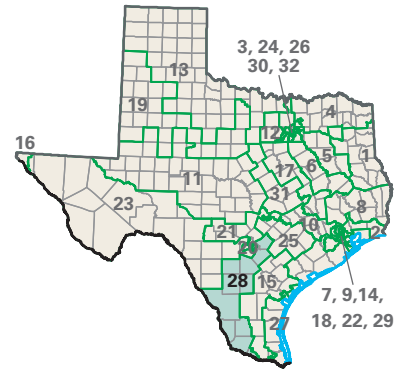

Congressional District 28

nationalatlas.gov

28 Congressional District
Panola County

Texas (32 Districts)