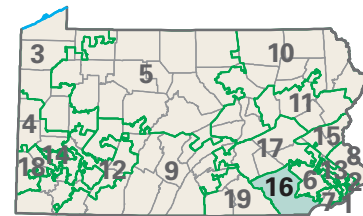

Congressional District 16

nationalatlas.gov™

- 16** Congressional District
- Berks* County

Pennsylvania (19 Districts)