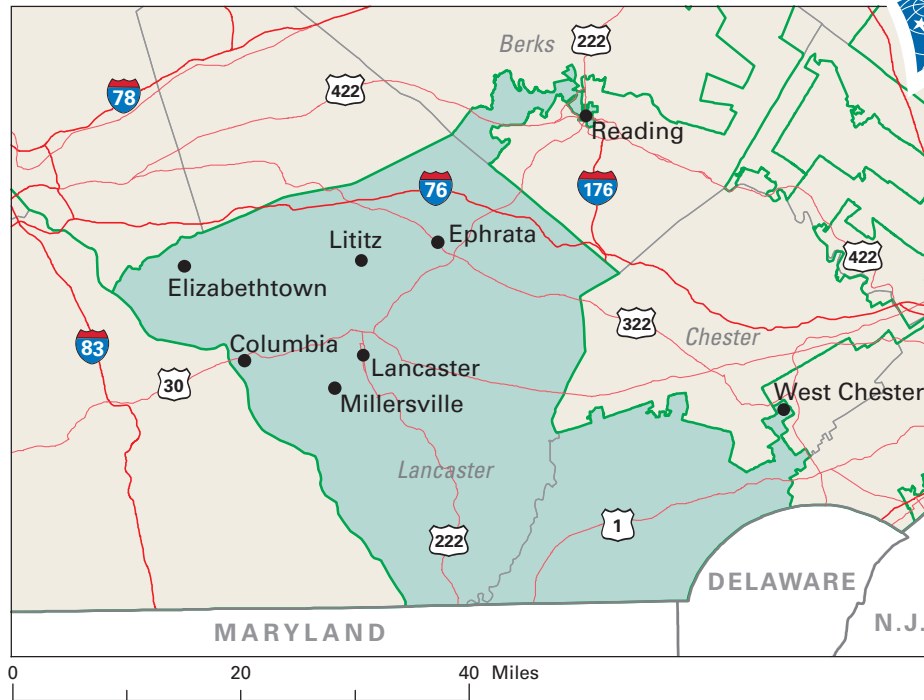

Congressional District 16

nationalatlas.gov™

- 16** Congressional District
- Berks* County

Pennsylvania (19 Districts)