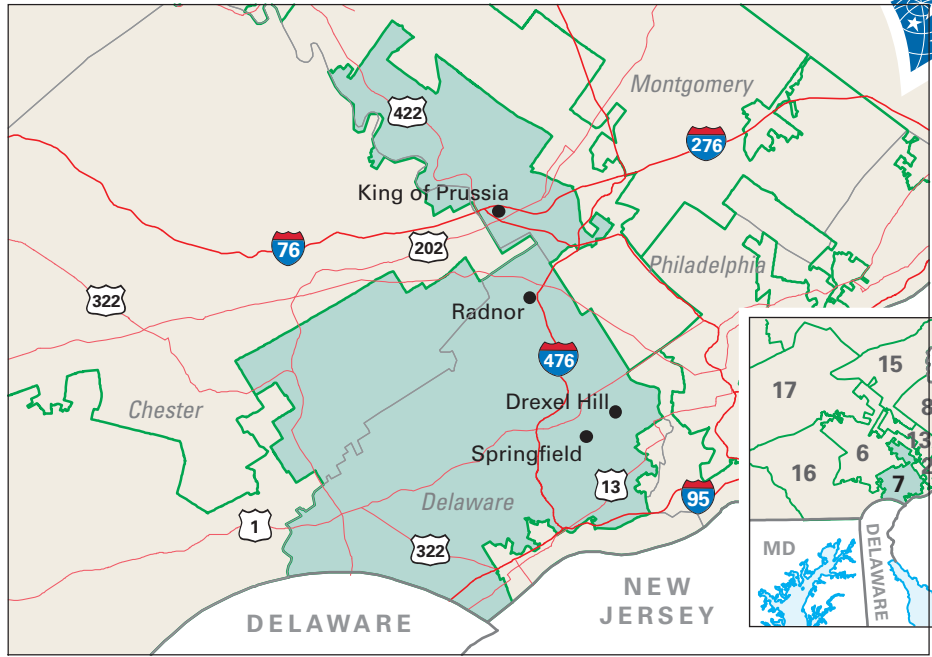

Congressional District 7

7 Congressional District
Delaware County

Pennsylvania (19 Districts)