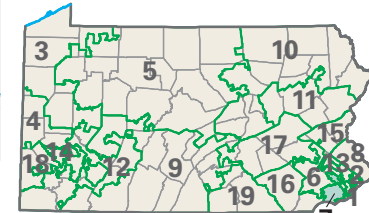

Congressional District 7

7 Congressional District
Delaware County

Pennsylvania (19 Districts)