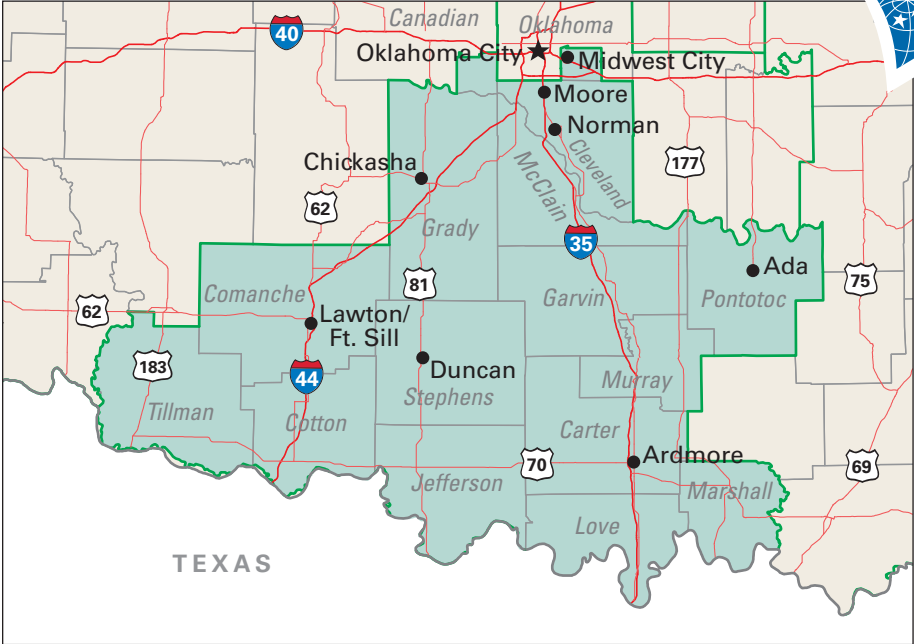

Congressional District 4

- 4** Congressional District
- Carter* County

Oklahoma (5 Districts)