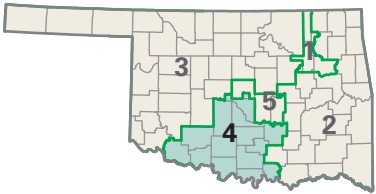

Congressional District 4

- 4** Congressional District
- Carter* County

Oklahoma (5 Districts)