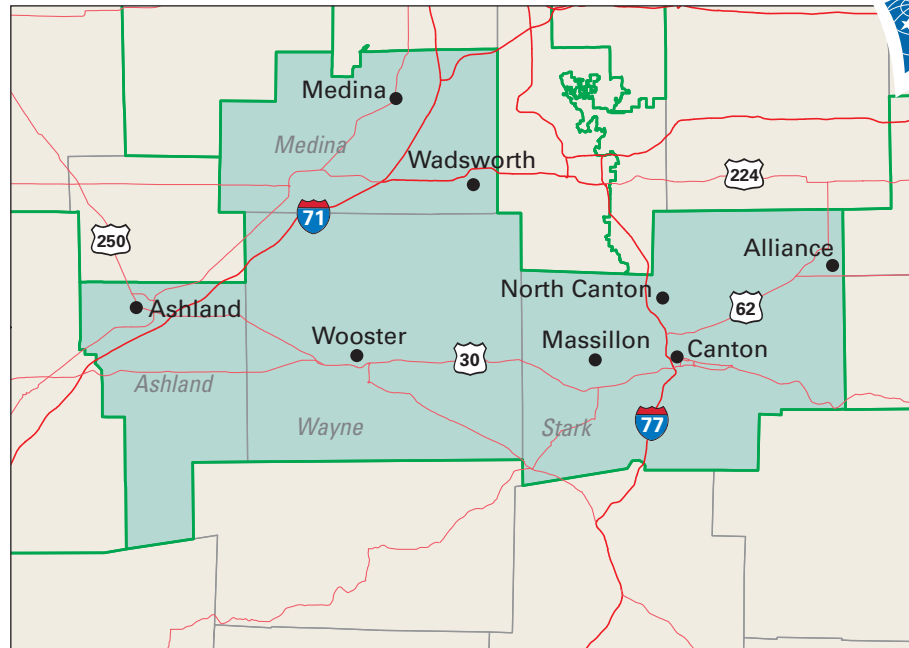

Congressional District 16

16 Congressional District
Medina County

Ohio (18 Districts)