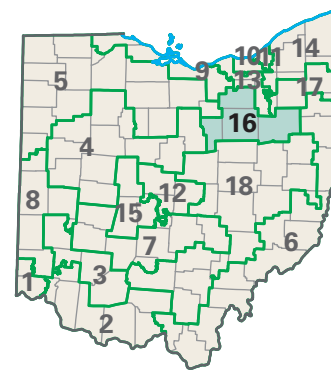

Congressional District 16

16 Congressional District
Medina County

Ohio (18 Districts)