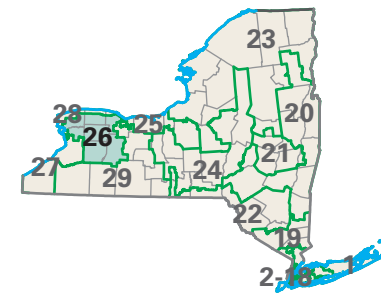

# Congressional District 26

**26** Congressional District  
*Genesee* County

*New York (29 Districts)*