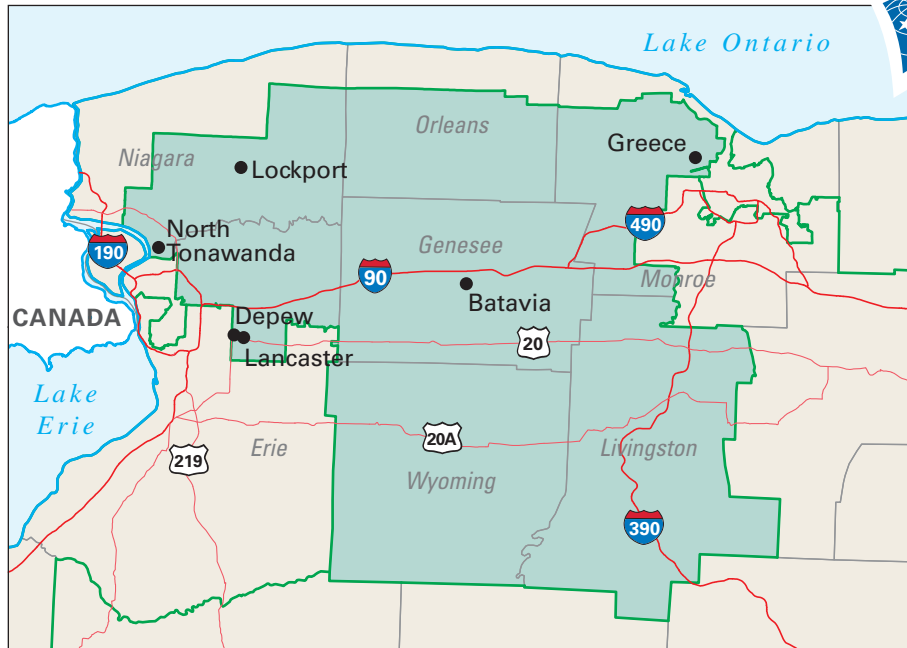

# Congressional District 26

**26** Congressional District  
*Genesee* County

*New York (29 Districts)*