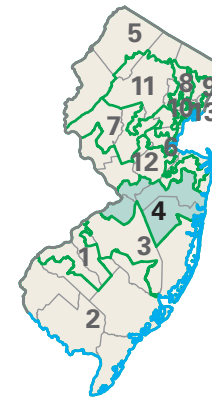

Congressional District 4

4 Congressional District

Mercer County

New Jersey (13 Districts)