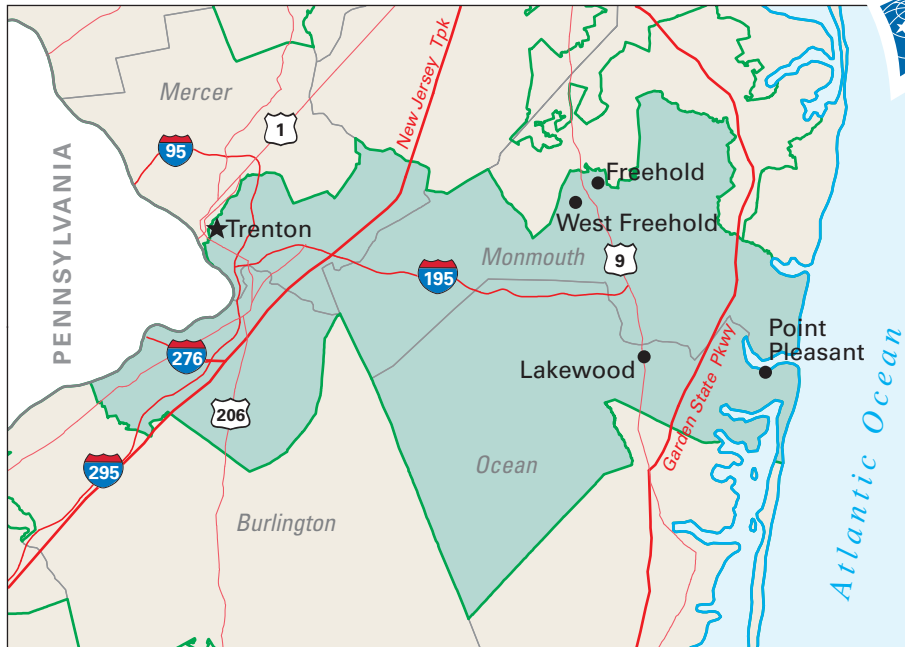

Congressional District 4

4 Congressional District

Mercer County

New Jersey (13 Districts)