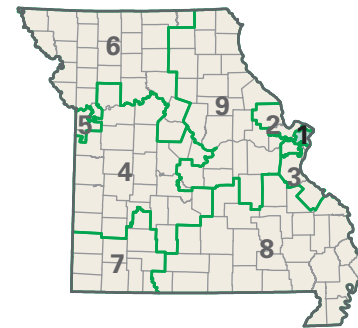

Congressional District 1

1 Congressional District

Saint Louis County

Missouri (9 Districts)