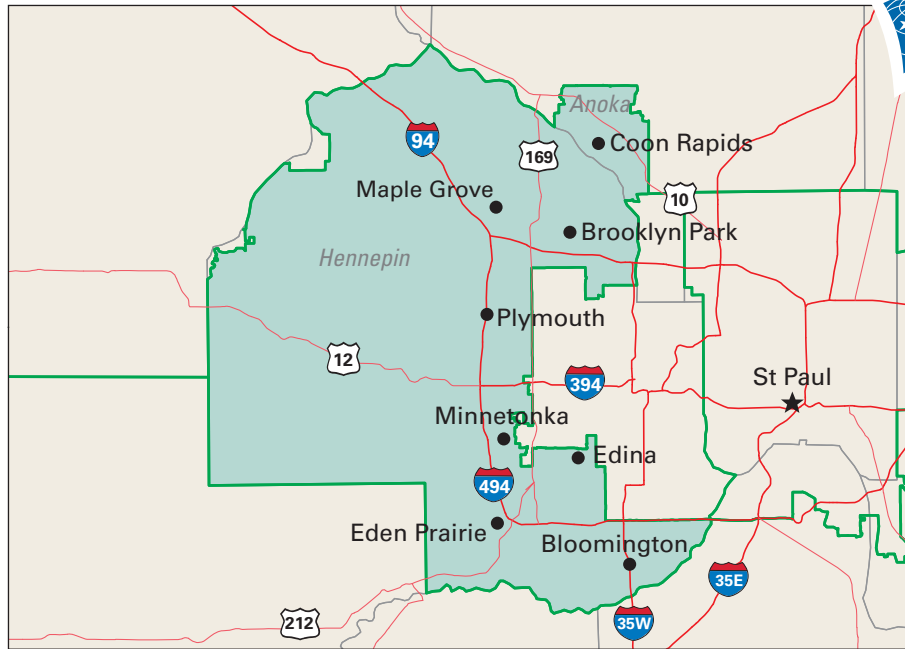

Congressional District 3

3 Congressional District
Hennepin County

Minnesota (8 Districts)