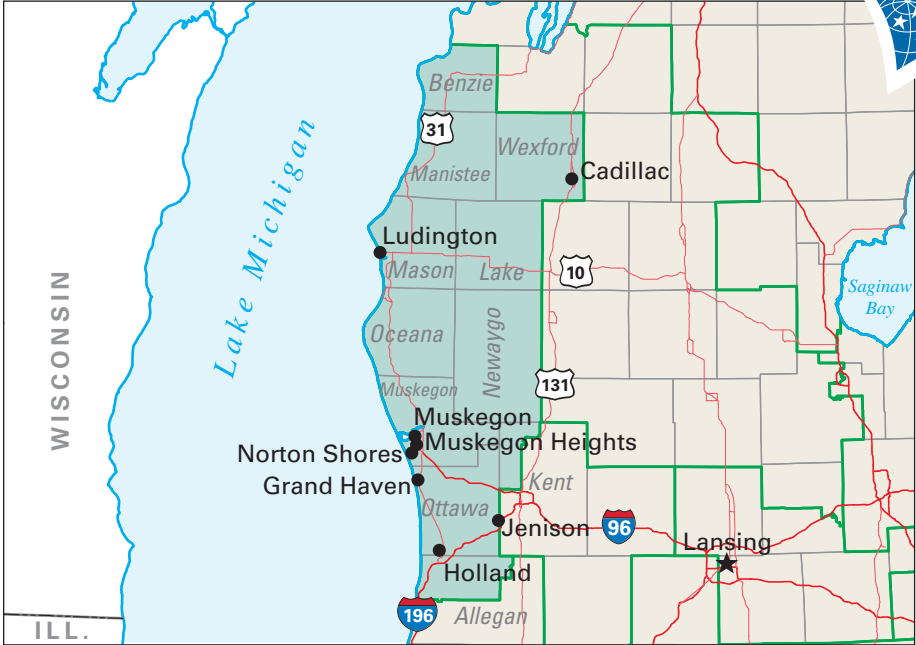

Congressional District 2

2 Congressional District
Oceana County

Michigan (15 Districts)