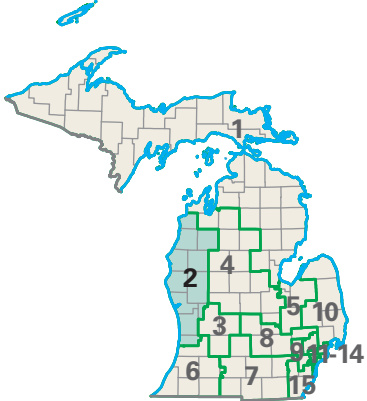

Congressional District 2

2 Congressional District
Oceana County

Michigan (15 Districts)