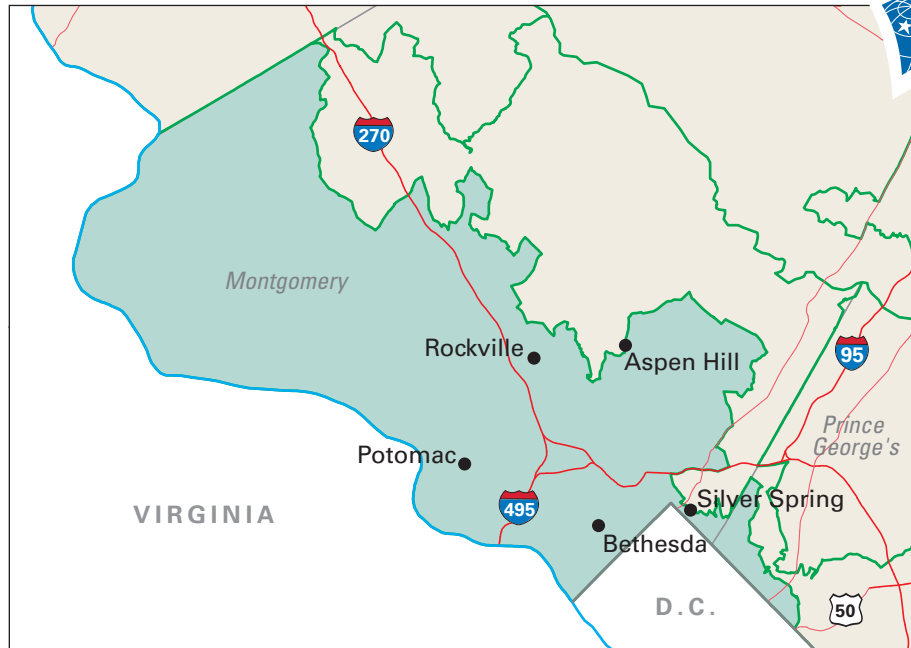

Congressional District 8

8 Congressional District

Montgomery County

Maryland (8 Districts)