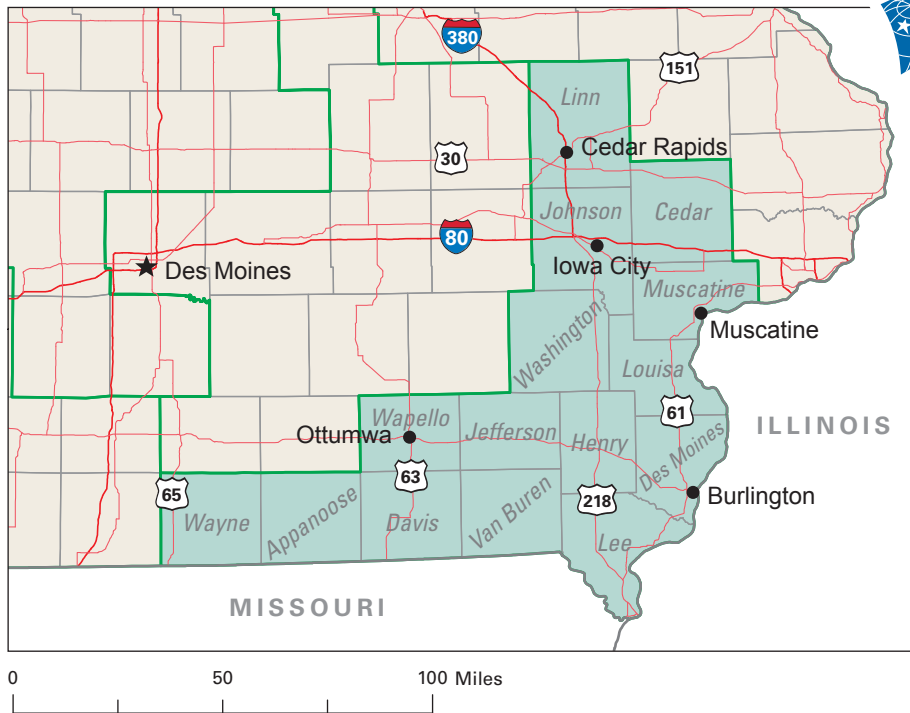

## Congressional District 2

- 2** Congressional District
- Cedar* County

*Iowa (5 Districts)*