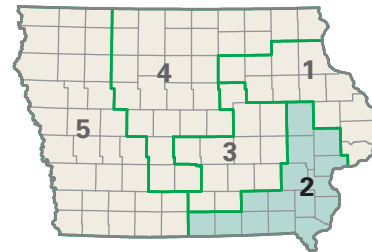

## Congressional District 2

- 2** Congressional District
- Cedar* County

*Iowa (5 Districts)*