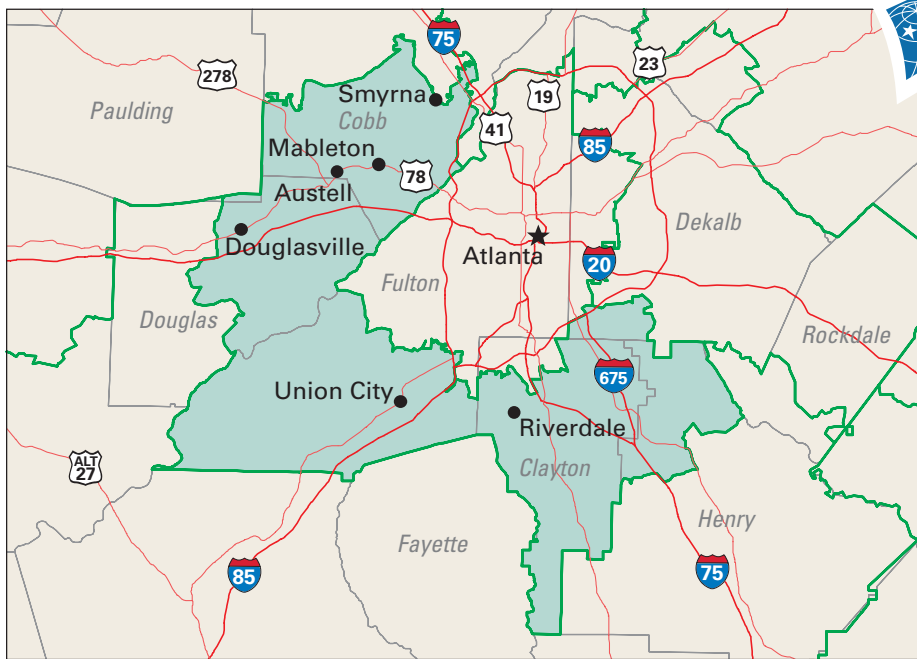

Congressional District 13

nationalatlas.govTM

13 Congressional District
Clayton County

Georgia (13 Districts)