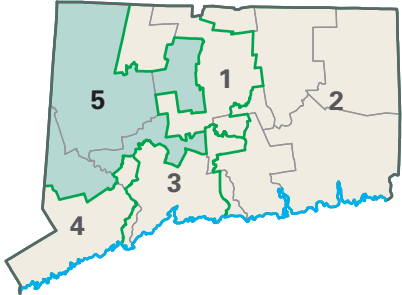

Congressional District 5

5 Congressional District

Litchfield County

Connecticut (5 Districts)