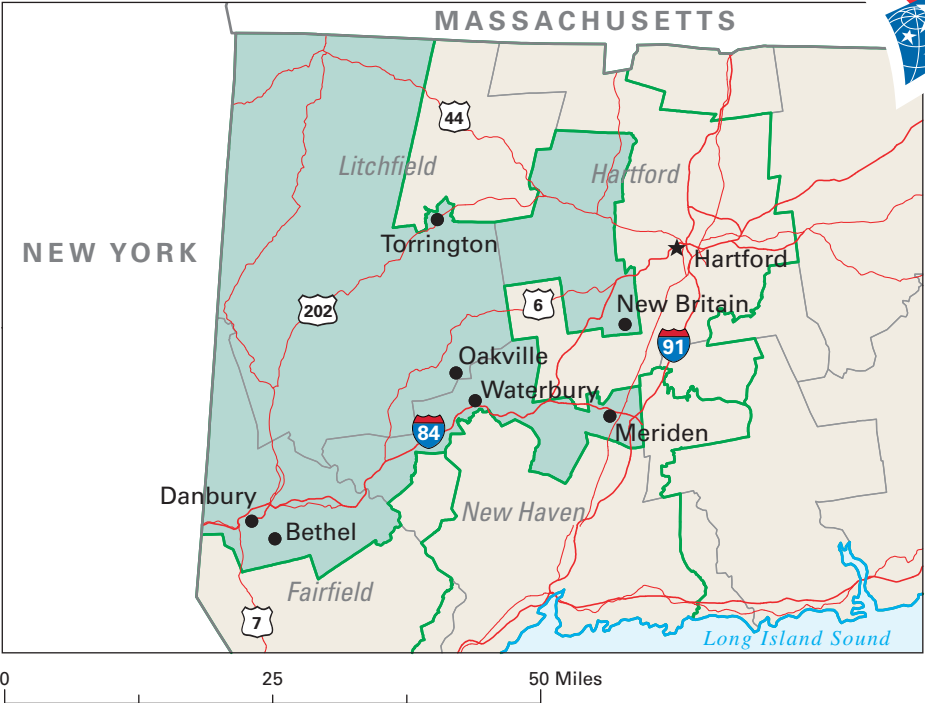

Congressional District 5

5 Congressional District

Litchfield County

Connecticut (5 Districts)