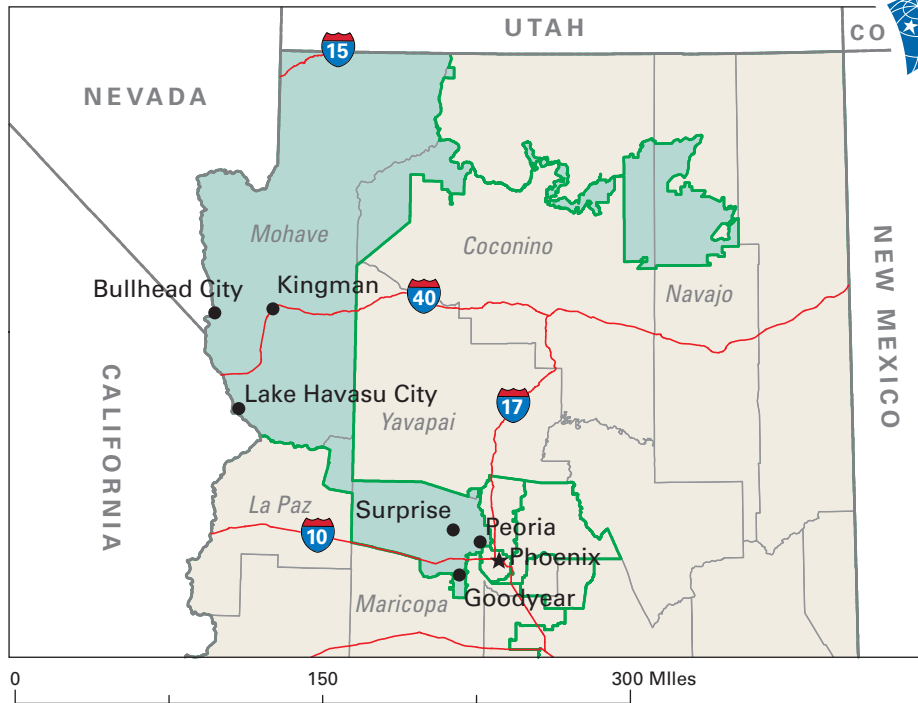

Congressional District 2

2 Congressional District
Mohave County

Arizona (8 Districts)