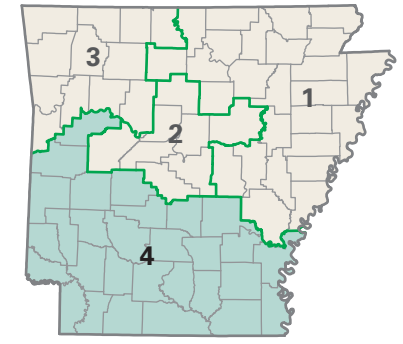

Congressional District 4

- 4** Congressional District
- Grant County

Arkansas (4 Districts)