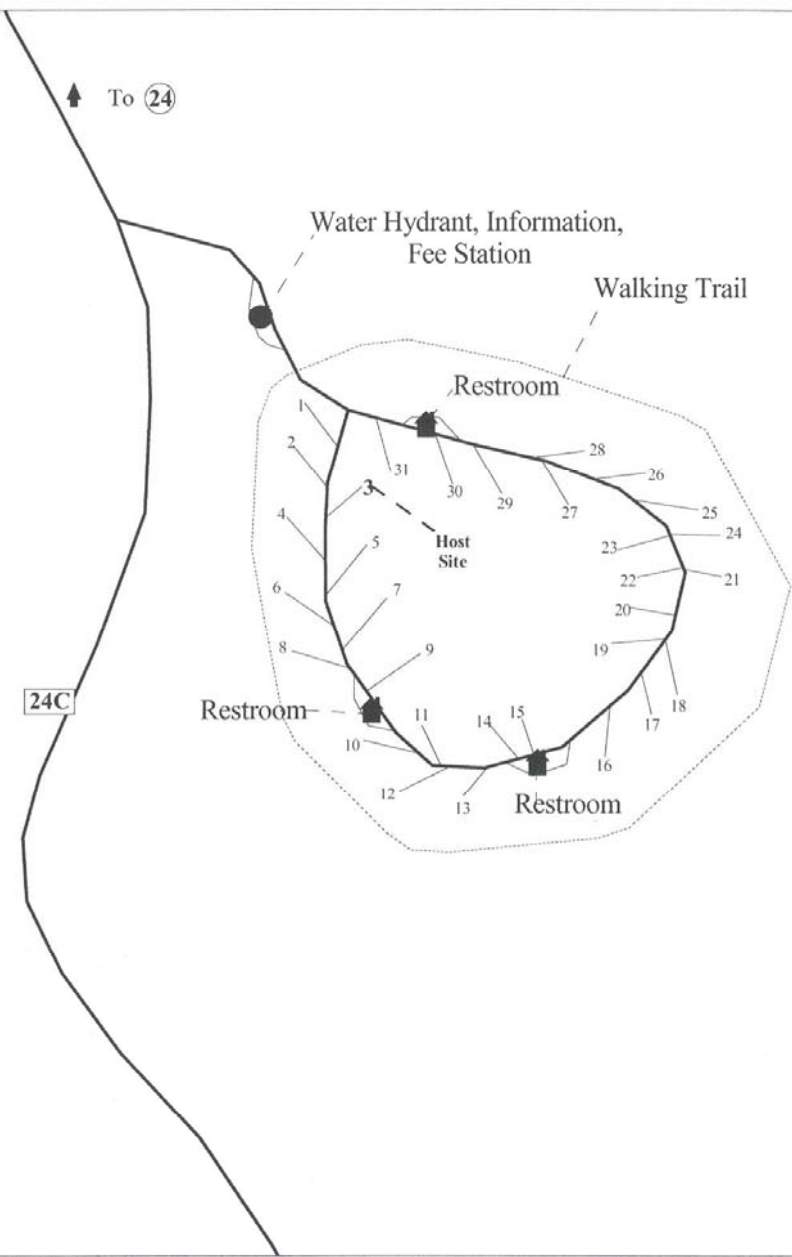

Silver Campground

Sacramento Ranger District
Lincoln National Forest

1" = 150 feet