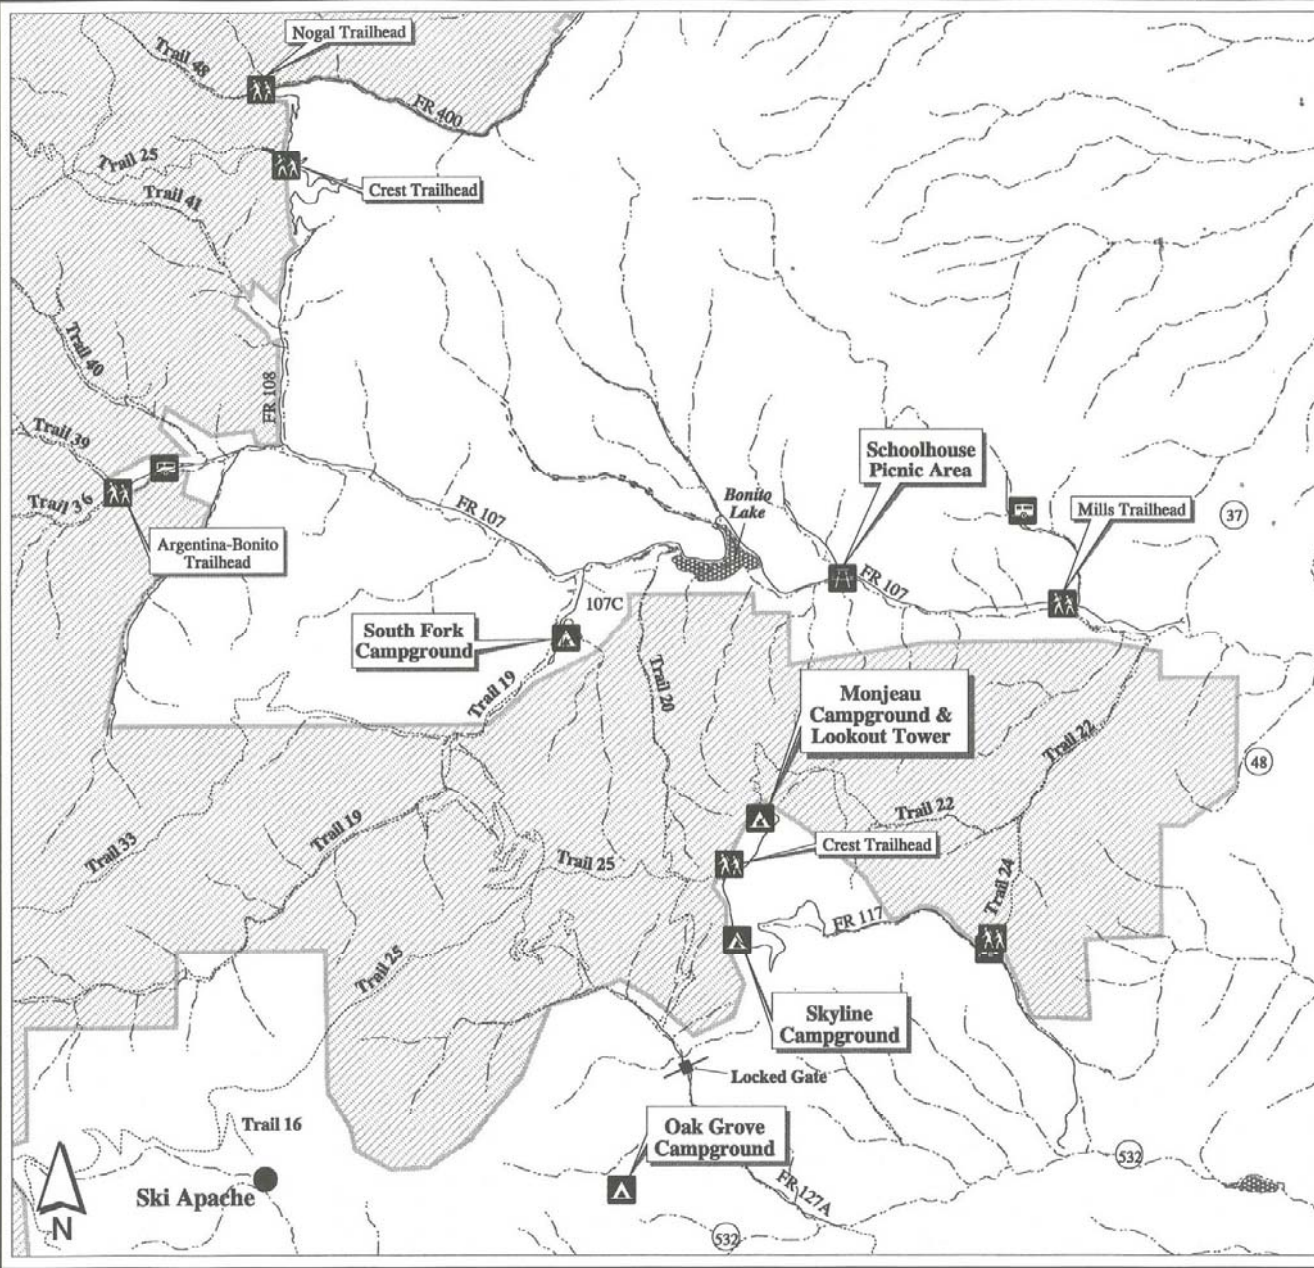

Bonito Area Recreation Opportunities

1. **Recreation Sites**
2. Forest Campground, Developed
   - Forest Picnic Area, Developed
   - Forest Camping Area, Dispersed
   - Trailhead
3. **Roads**
4. State Highway
   - Unpaved Road
   - Trail
   - Stream
5. **Water Body**
6. Bonito Lake
7. **Ownership**
8. Forest Service Land
   - Private Land
9. **Restricted Land**
10. Wilderness Area