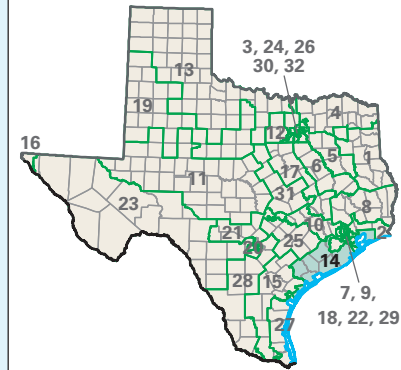

# Congressional District 14

**14** Congressional District  
*Wharton* County

Texas (32 Districts)