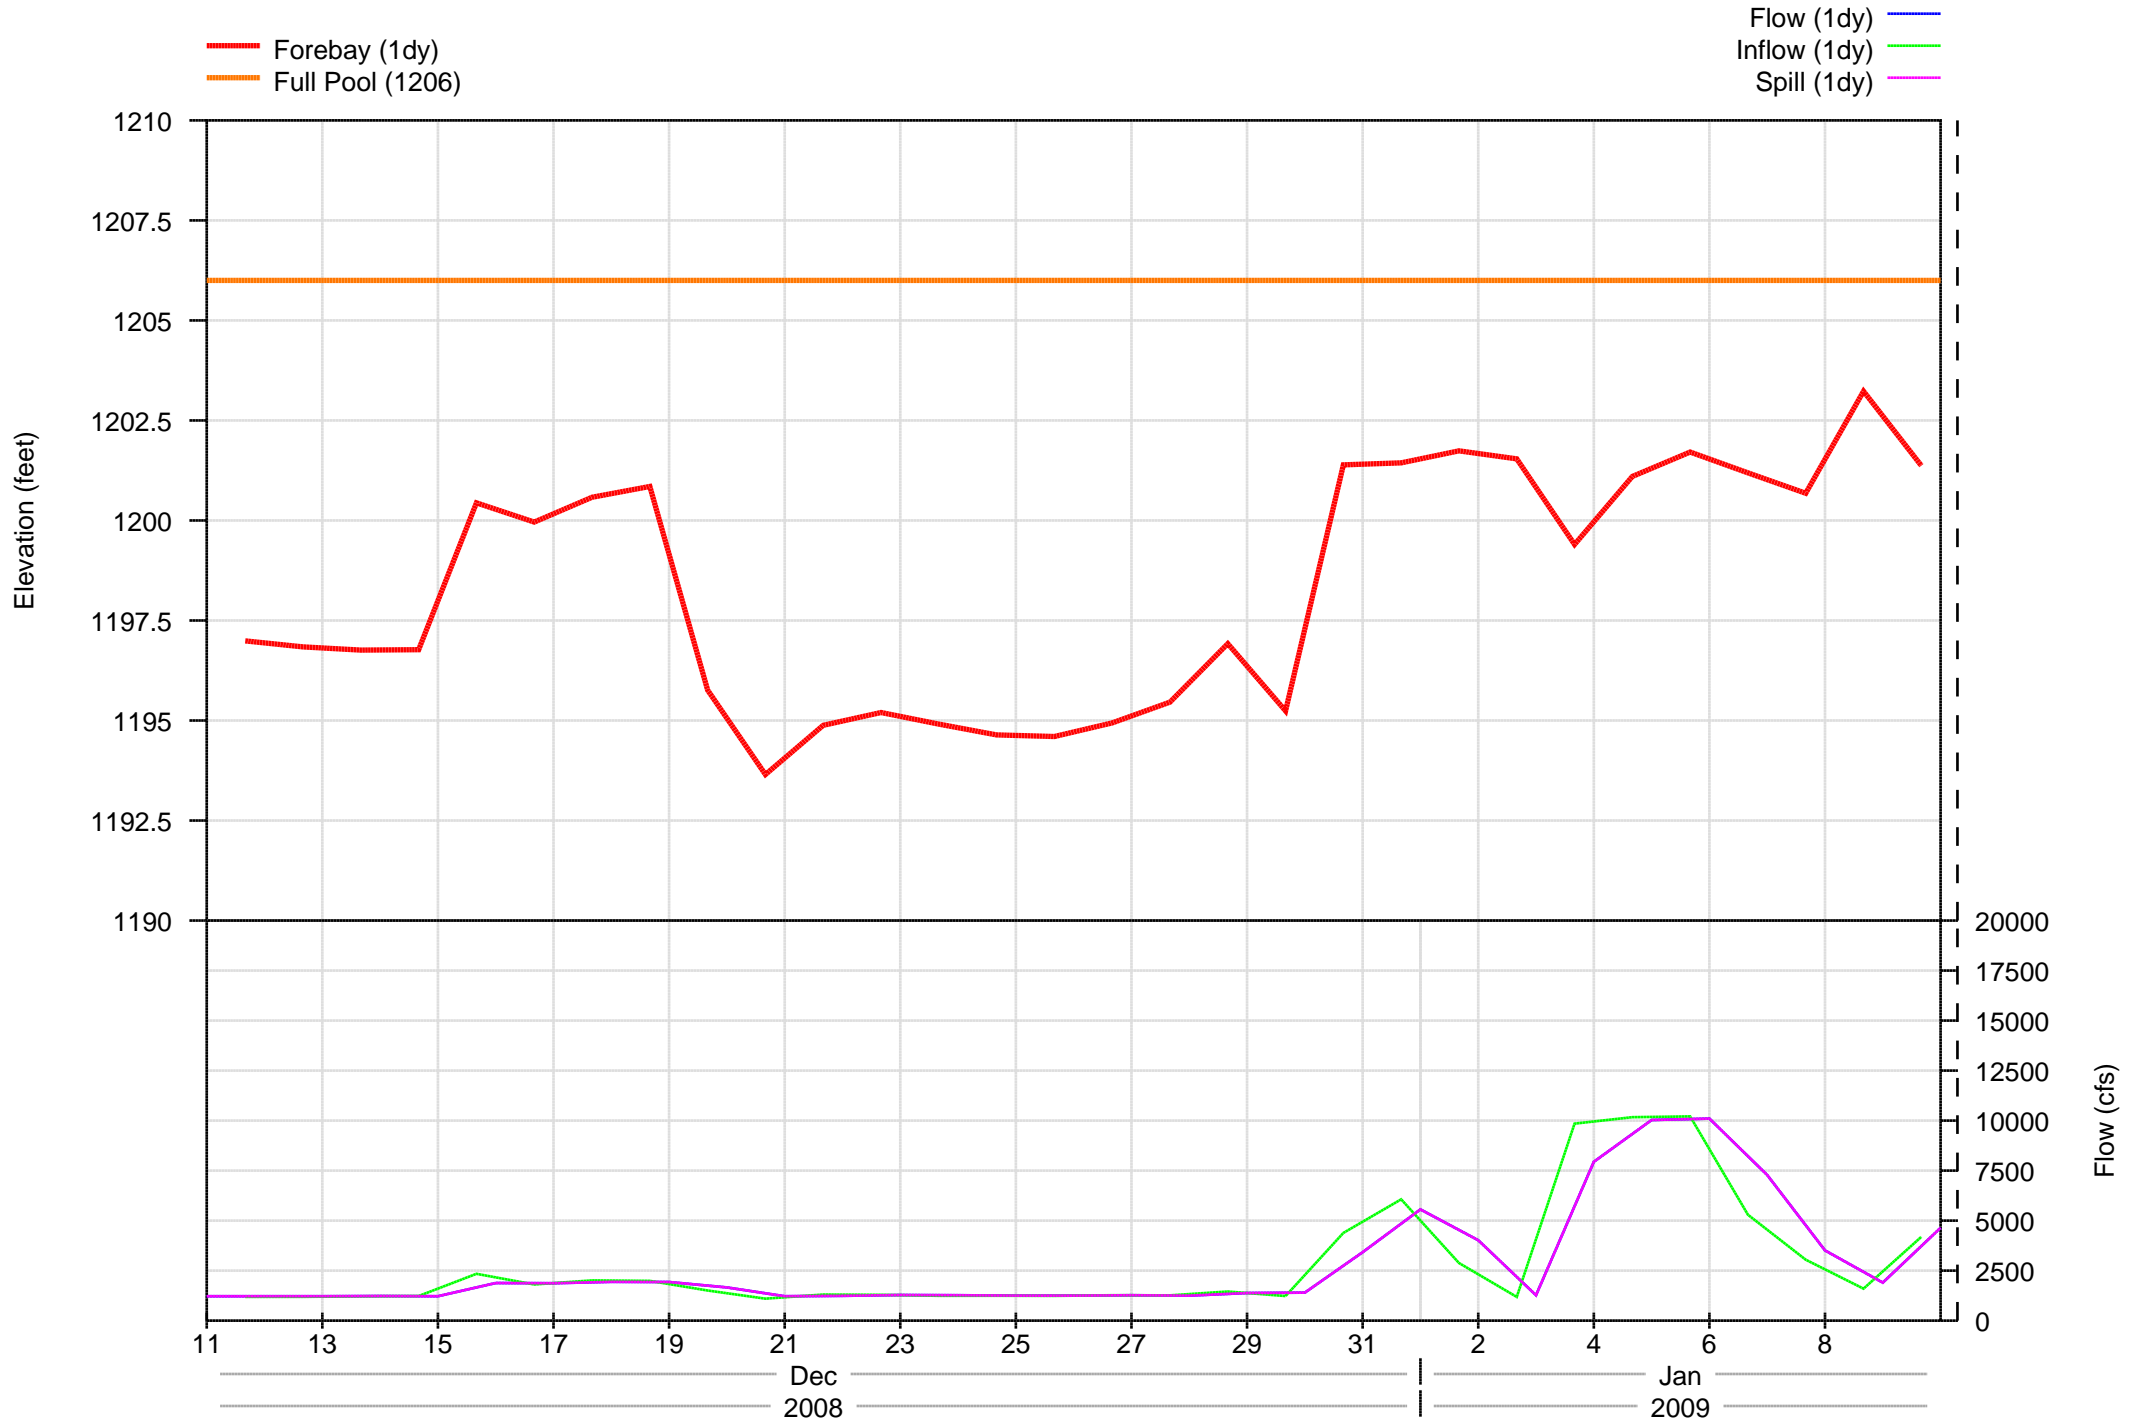

Big Cliff Detail - 30 days

Big Cliff Detail - 7 days

Big Cliff Project Temperatures - 7 days

Big Cliff Project Temperatures - 30 days