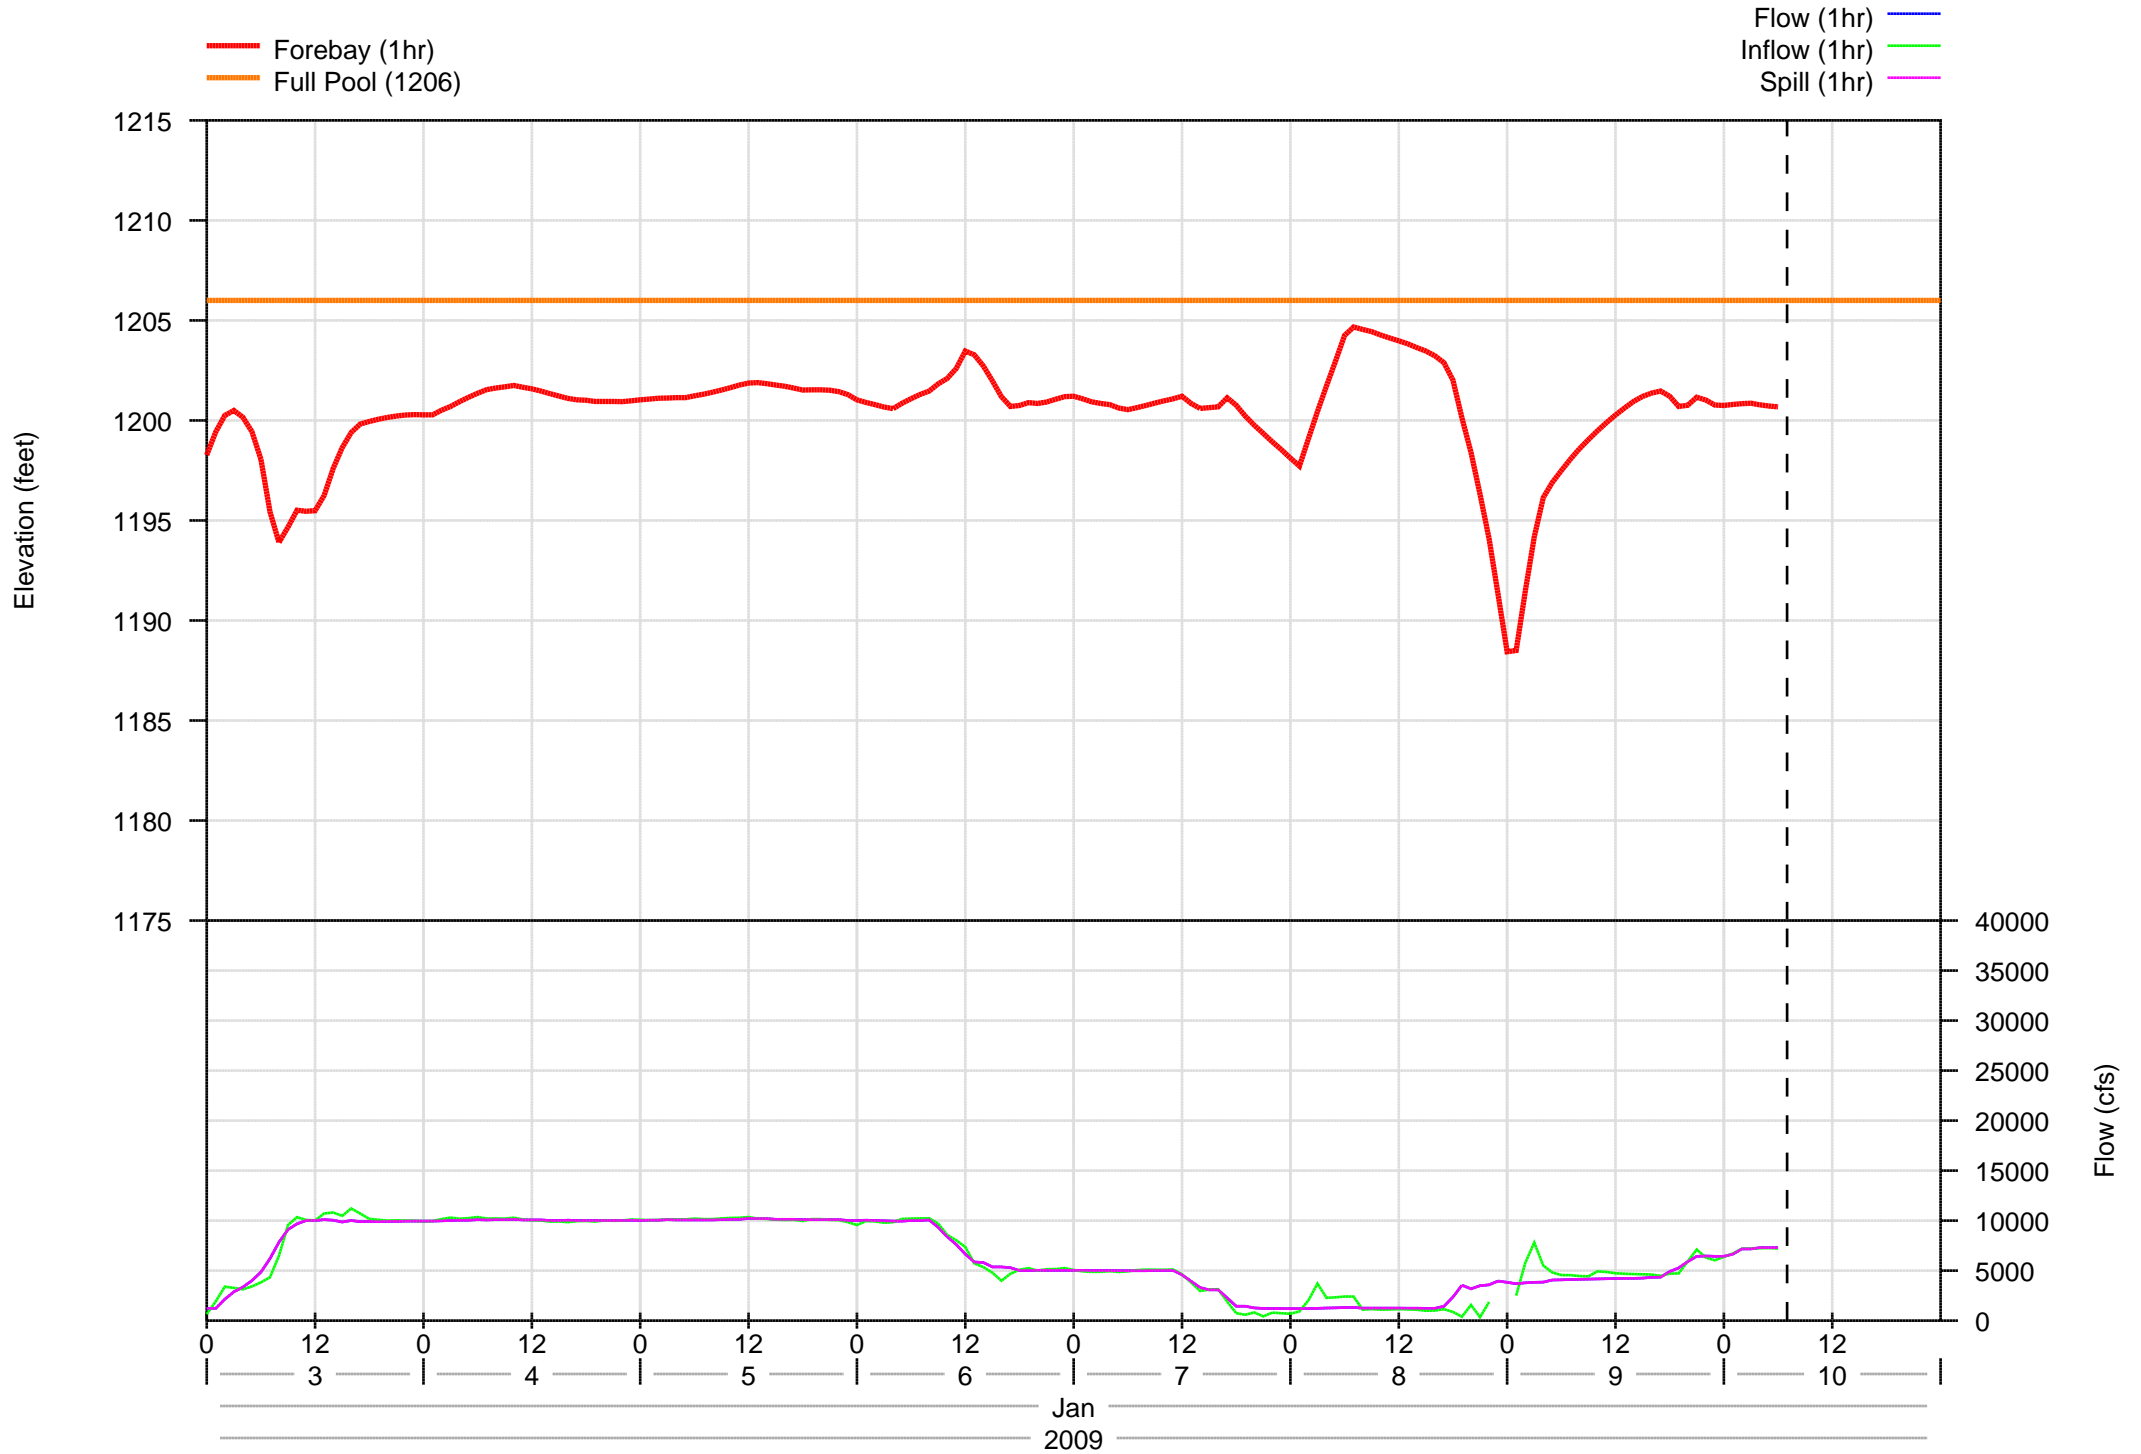

Big Cliff Detail - 30 days

Big Cliff Detail - 7 days

Big Cliff Project Temperatures - 7 days

Big Cliff Project Temperatures - 30 days