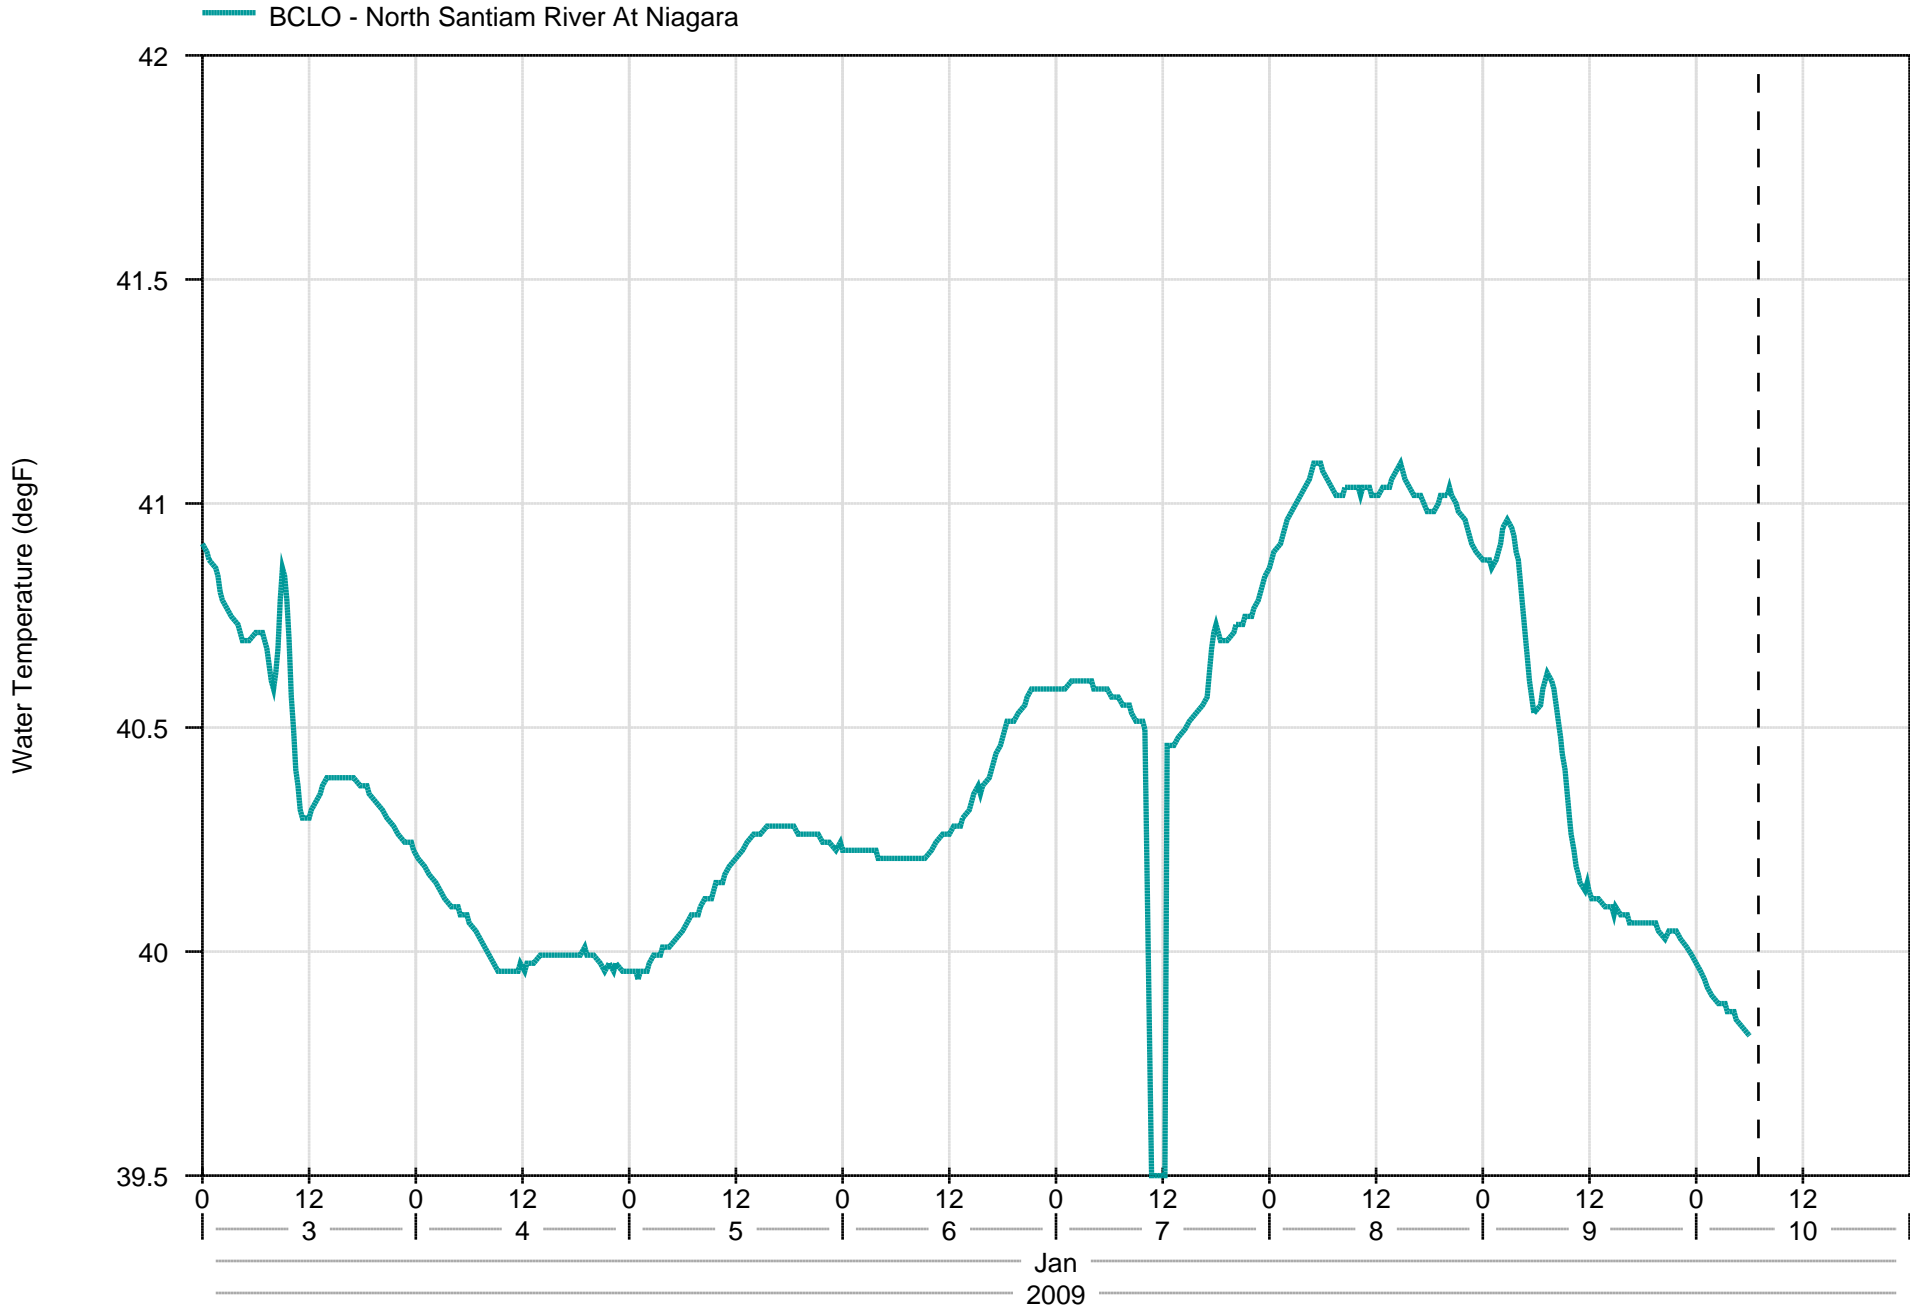

Big Cliff Detail - 30 days

Big Cliff Detail - 7 days

Big Cliff Project Temperatures - 7 days

Big Cliff Project Temperatures - 30 days