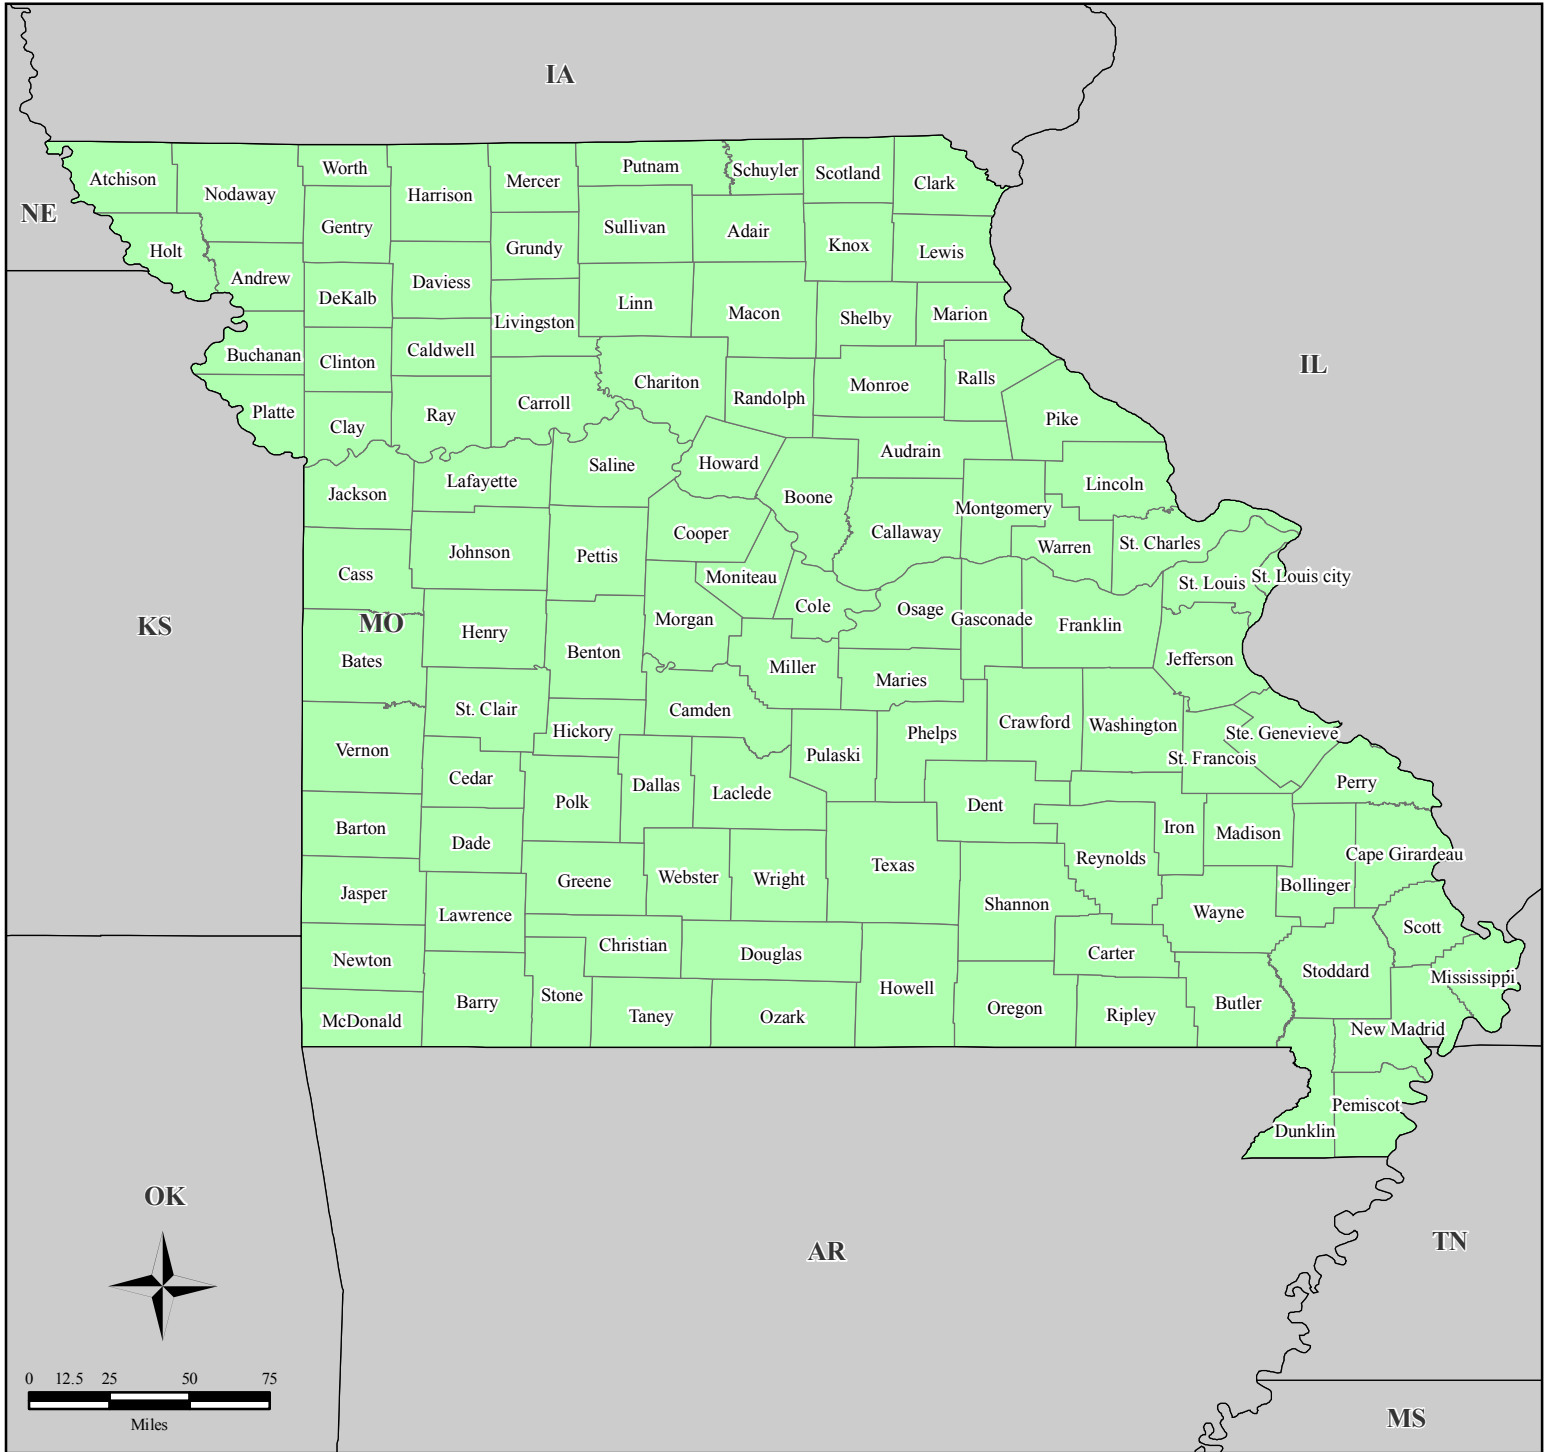

FEMA-3232-EM, Missouri

Emergency Declaration as of 09/10/2005

Location Map

Legend

FEMA

ITS Mapping and Analysis Center
Washington, DC
09/12/05 -- 09:00:00 EDT