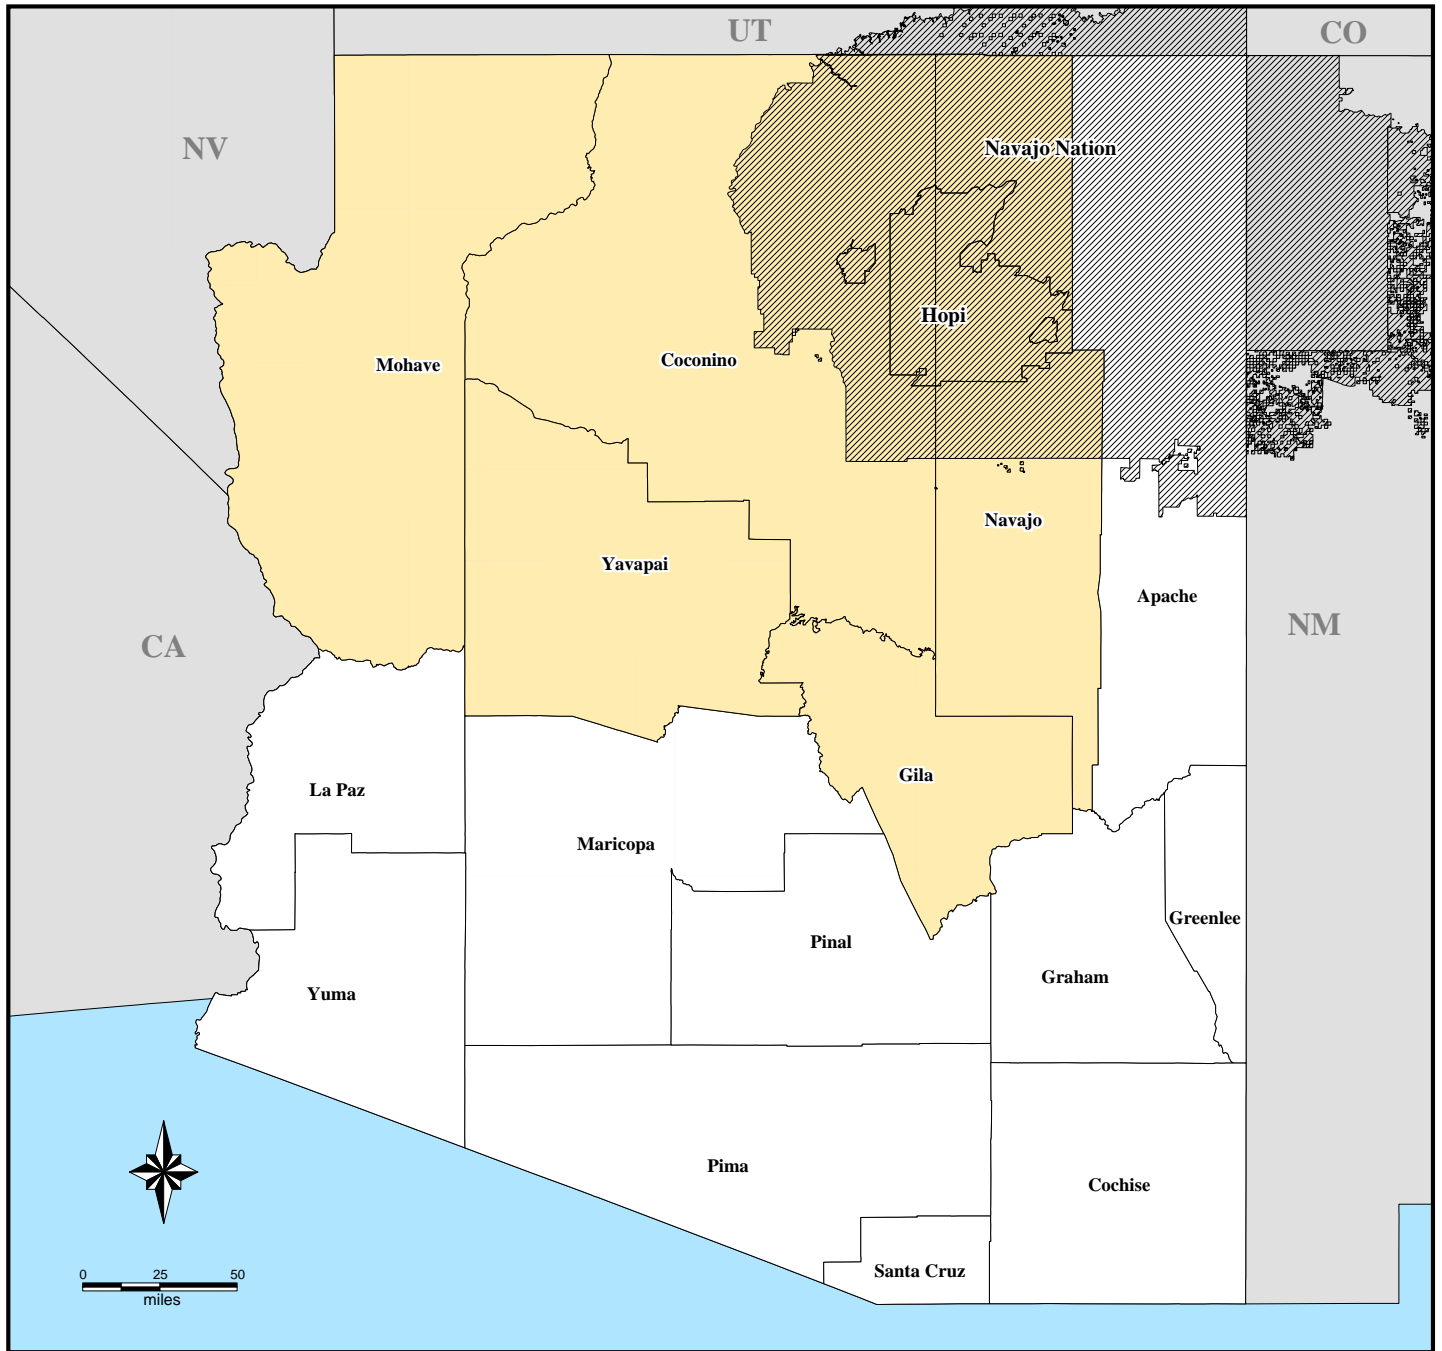

FEMA-1581-DR, Arizona

Disaster Declaration as of 02/17/2005

Location Map

Legend

FEMA

*ITS Mapping and Analysis Center
Washington, DC
2/18/2005 -- 11:10:15 EST*