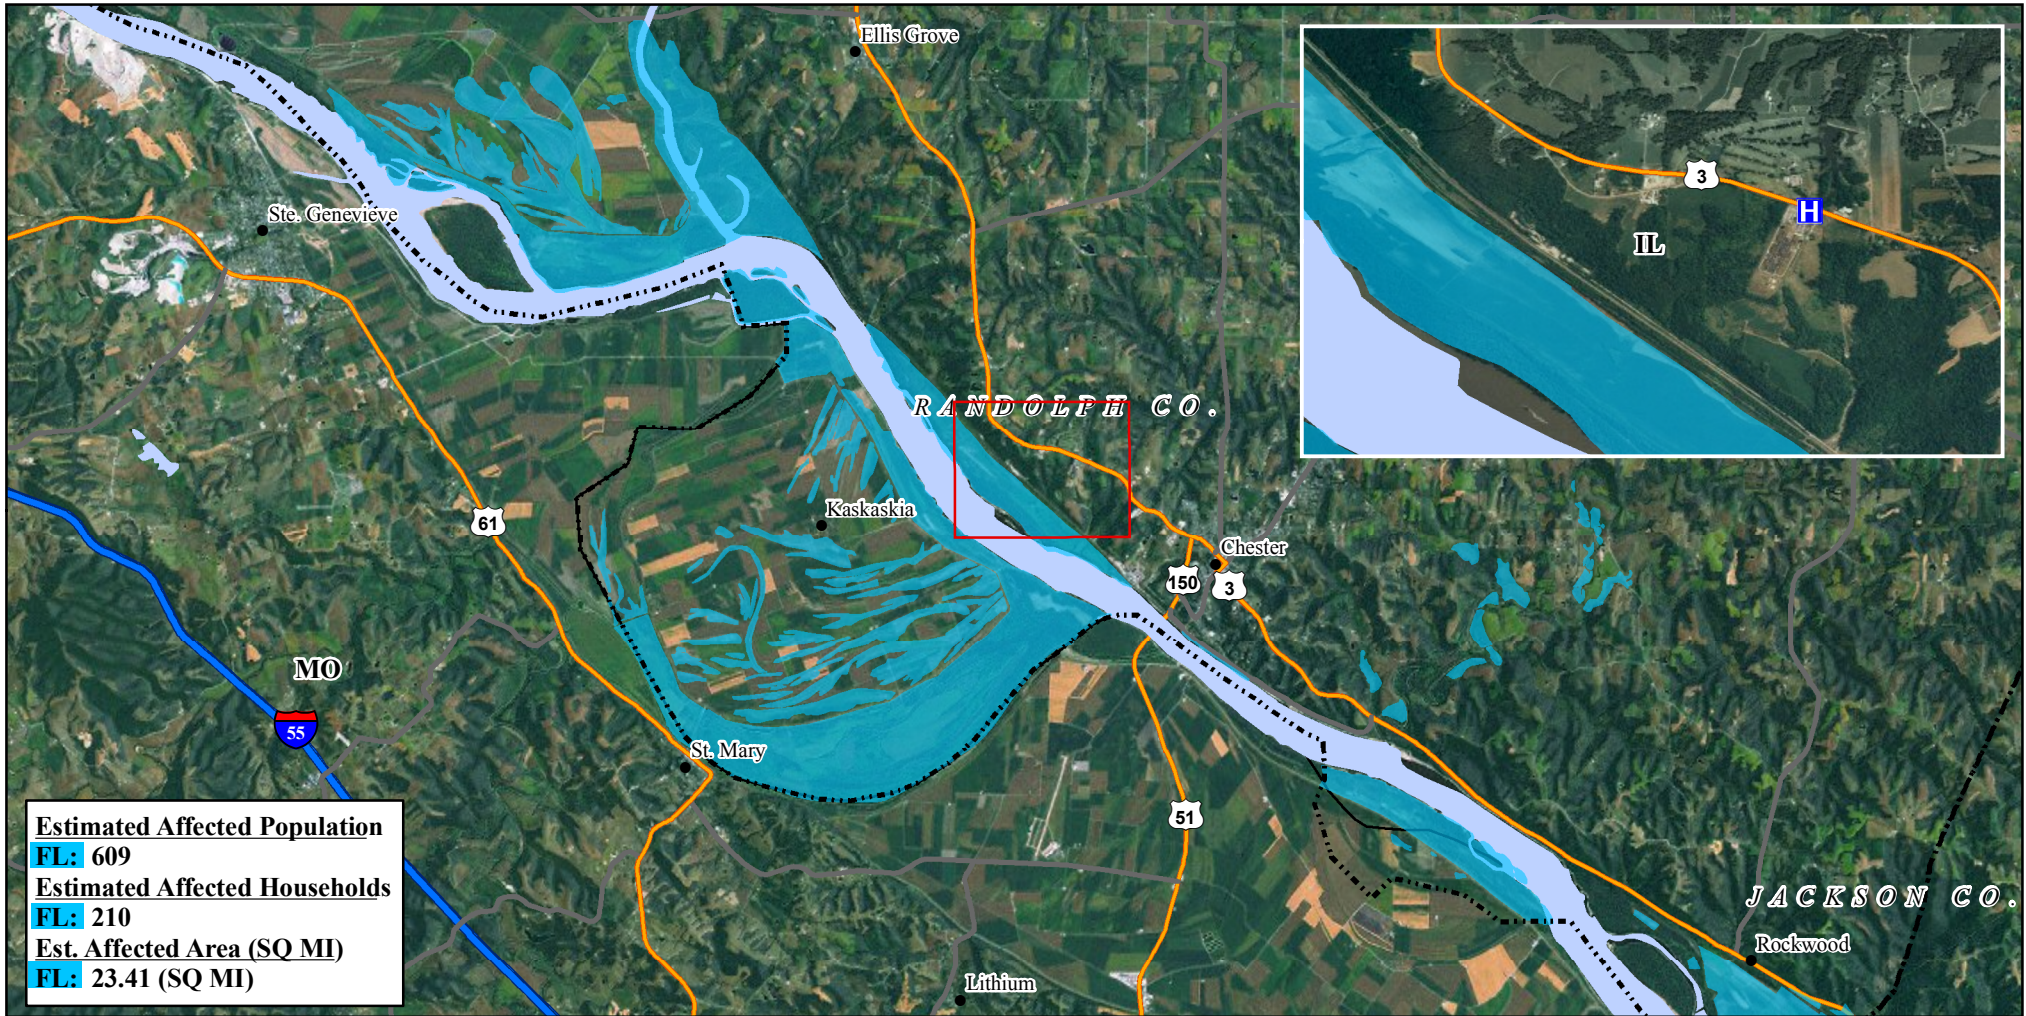

Imagery Derived Assessment as of 06/27/2008

Randolph County, Illinois

Location Map

Legend

● Cities	Roadways	⬜ County
Ⓜ Hospitals	— Interstate	■ Major Water Body
	— US Highway	
	— State Highway	

ITS Mapping & Analysis Center
 Washington, DC
 06/27/08 -- 03:13 PM EDT

Source: NGA and US Census