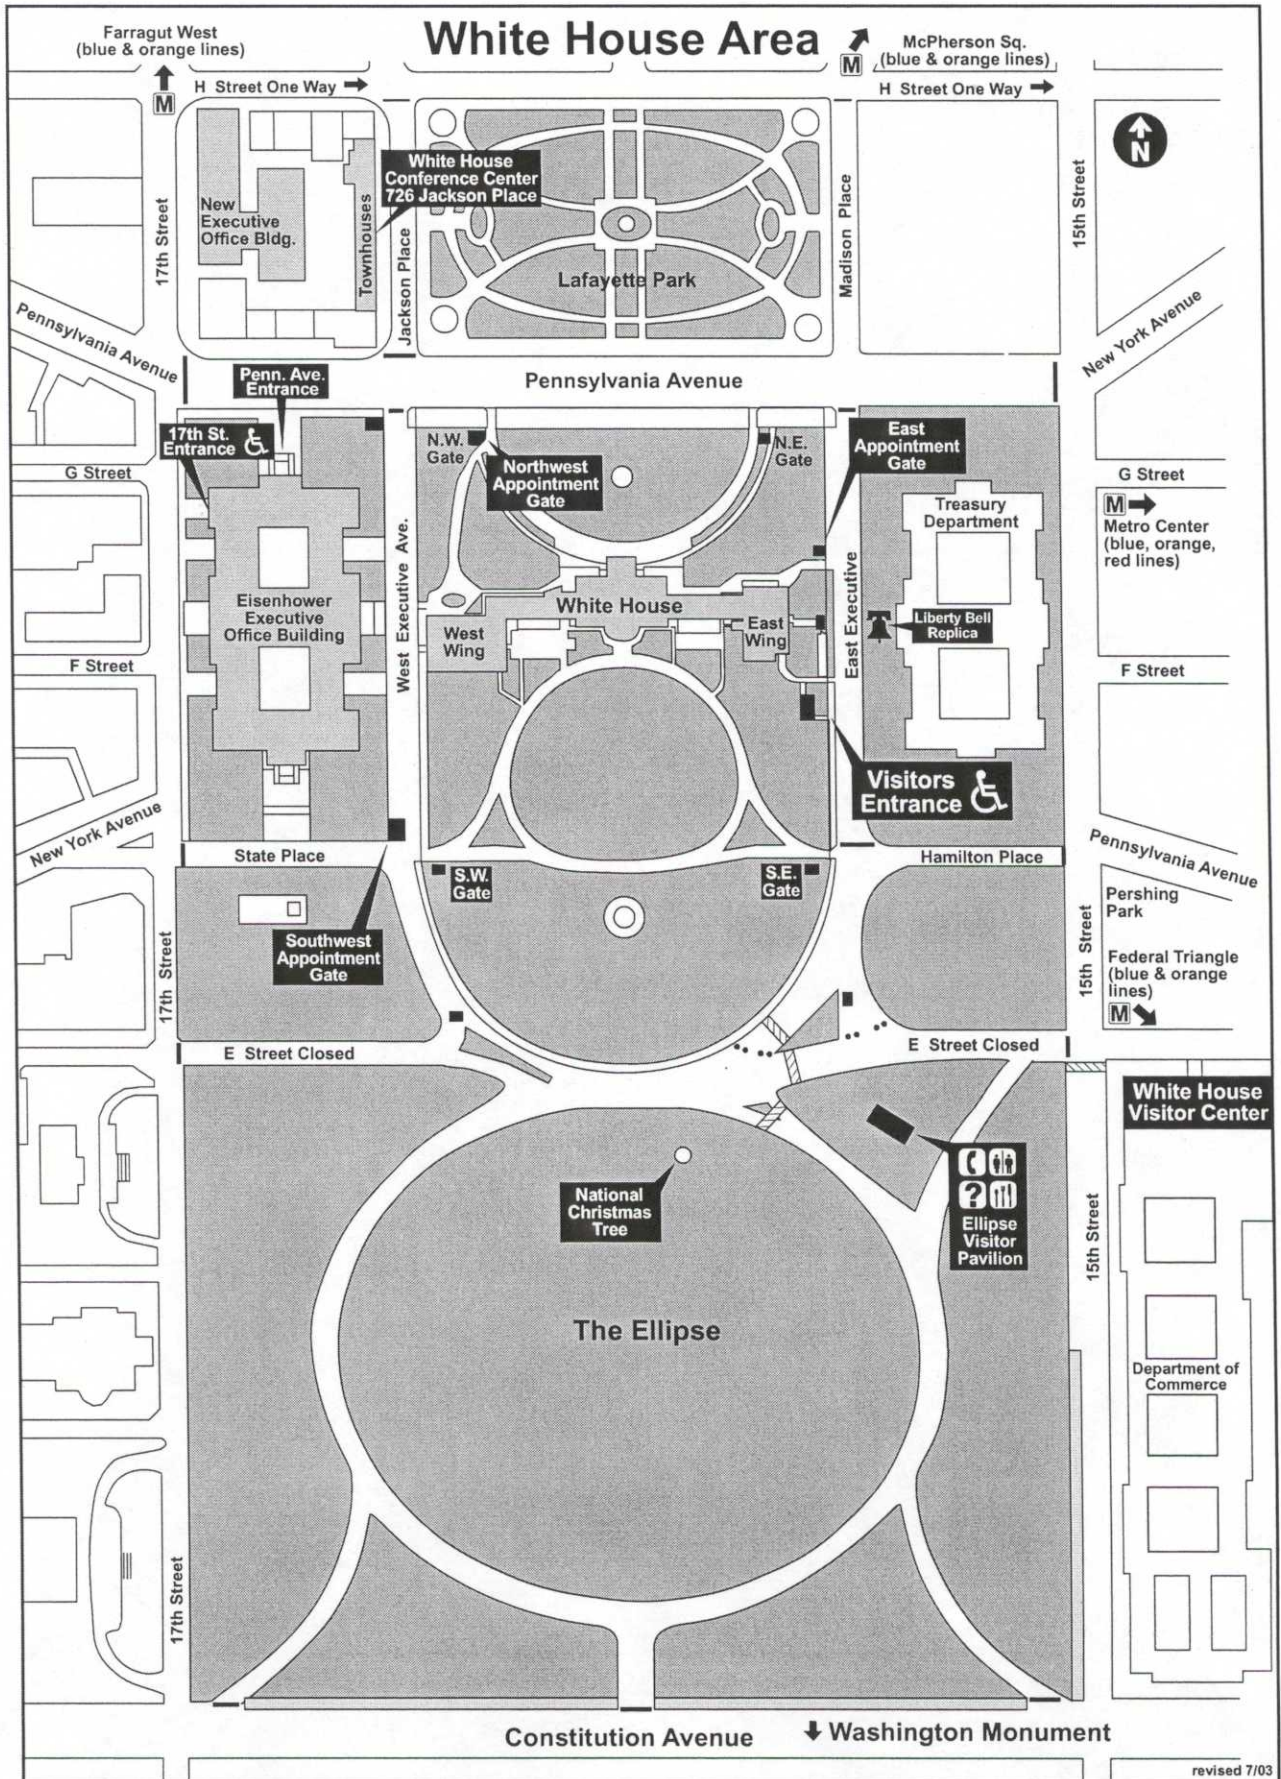

White House Area

Farragut West
(blue & orange lines)

McPherson Sq.
(blue & orange lines)

H Street One Way →

H Street One Way →

17th Street

15th Street

Pennsylvania Avenue

White House

Treasury Department

Liberty Bell Replica

Visitors Entrance

G Street

G Street

M Metro Center
(blue, orange, red lines)

F Street

F Street

New York Avenue

Pennsylvania Avenue

State Place

S.W. Gate

S.E. Gate

Hamilton Place

Pershing Park

17th Street

15th Street

Federal Triangle
(blue & orange lines)

Southwest Appointment Gate

E Street Closed

E Street Closed

National Christmas Tree

Ellipse Visitor Pavilion