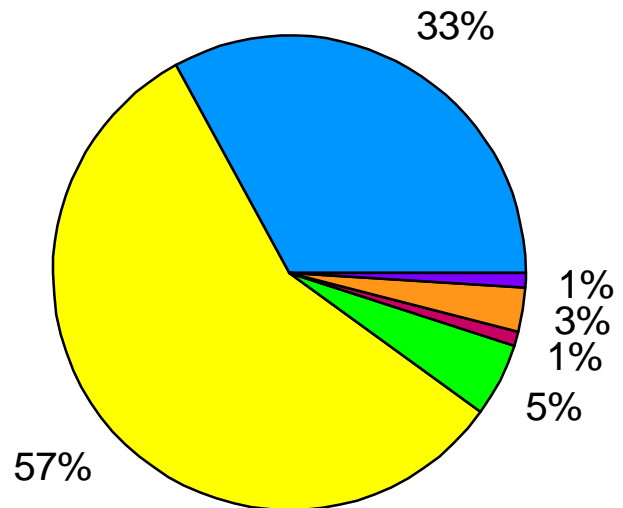

Doctoral scientists
N= 367,440

Doctoral engineers
N= 69,766

National Science Foundation, SRS