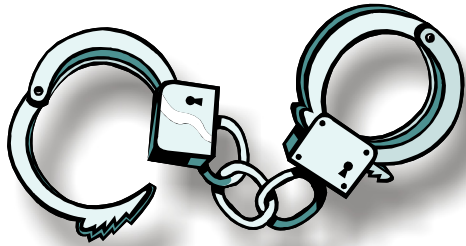

Crime

Crash

CLOCK

1 murder
every **32*** minutes

1 fatality
every **12*** minutes

1 aggravated assault
every **37*** seconds

1 injury
every **11*** seconds

1 violent crime
every **23*** seconds

1 property damage
crash
every **7*** seconds

1 property crime
every **3*** seconds

1 law enforcement
reported crash
every **5*** seconds