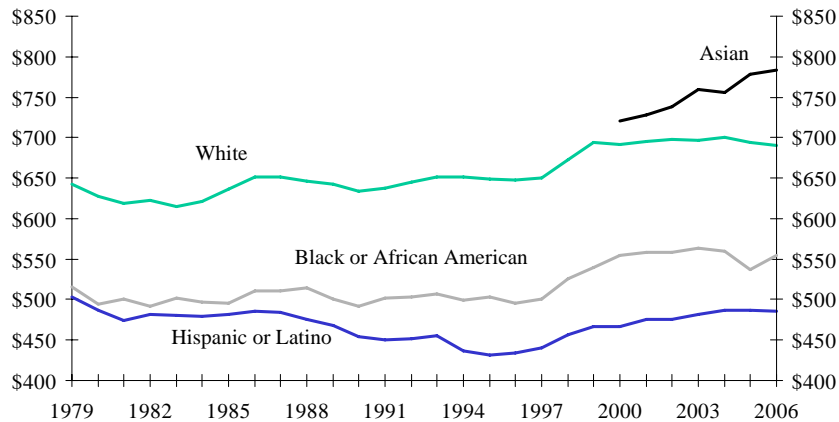

Chart 4-7. Earnings of blacks and Hispanics are lower than those of Asians and whites

Median weekly earnings of full-time workers (In constant 2006 dollars)

NOTE: Earnings are median weekly earnings of full-time wage and salary workers. Earnings data have been adjusted using the CPI-U-RS research series. Persons whose ethnicity is identified as Hispanic or Latino may be of any race. Data for Asians only available since 2000.

SOURCE: Bureau of Labor Statistics

Chart 4-7. Earnings of blacks and Hispanics are lower than those of Asians and whites

- The median usual weekly earnings for full-time wage and salary workers are higher for Asians and whites than for blacks and Hispanics.
- In 2006, median weekly earnings of white workers were \$690, compared with \$554 for blacks and \$486 for Hispanic workers. Asians earned \$784 per week.