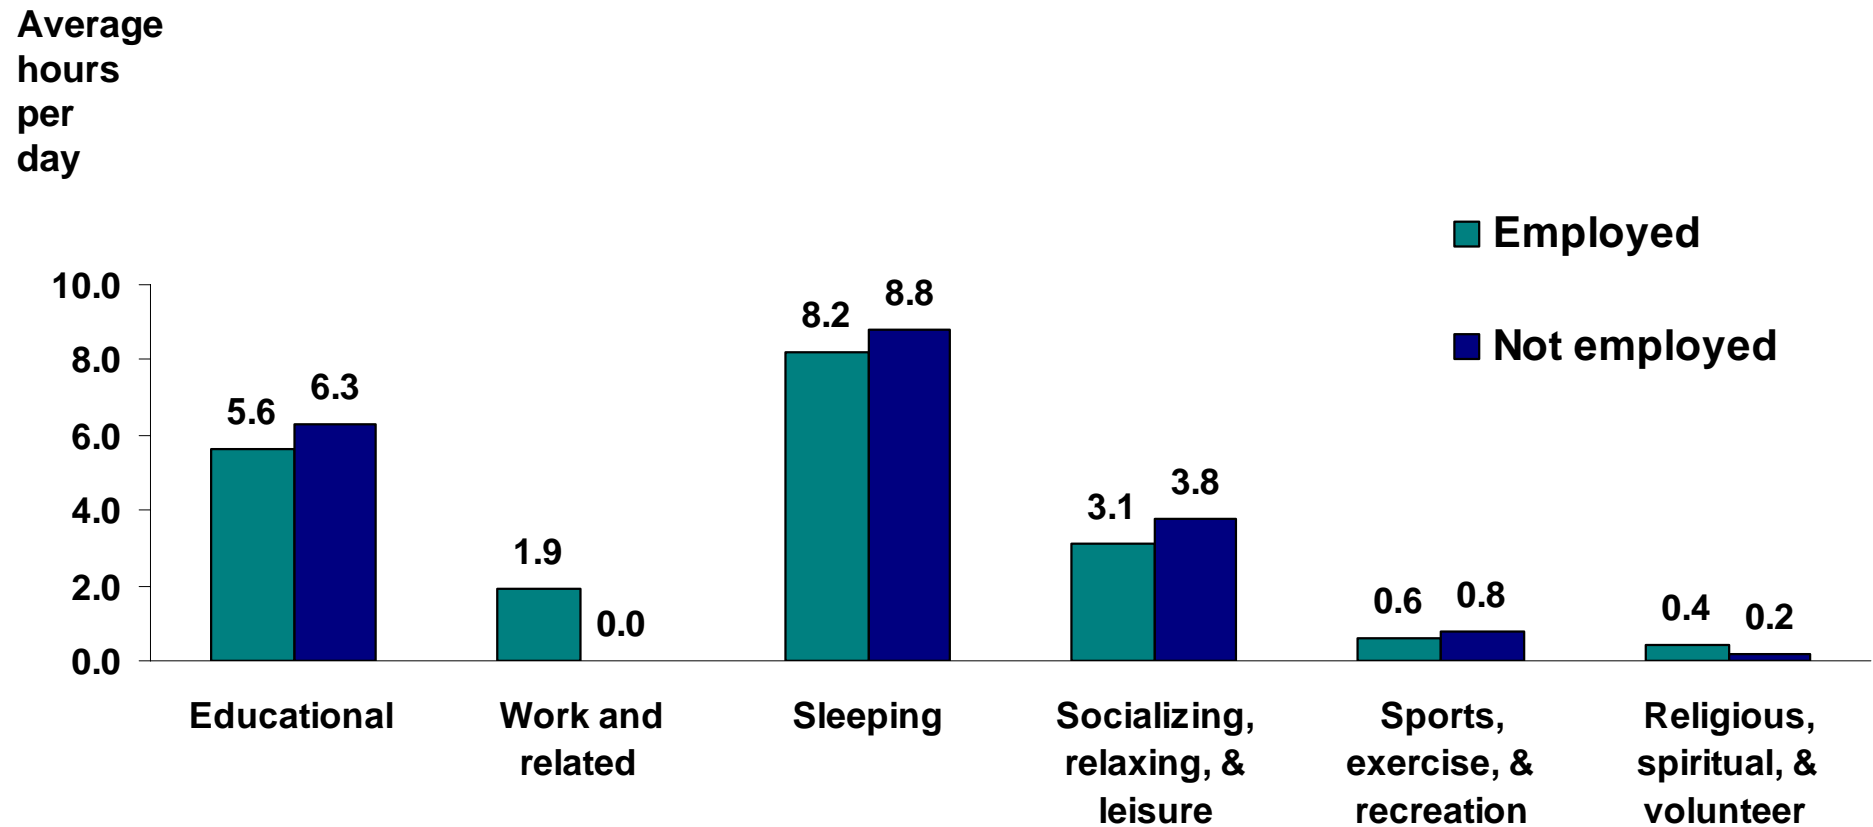

Average hours per weekday spent by high school students in various activities

NOTE: Data include individuals ages 15 to 19 who were enrolled in high school. Data include non-holiday weekdays during the months of Jan.- May and Sept.- Dec. and are annual averages for 2003-06.