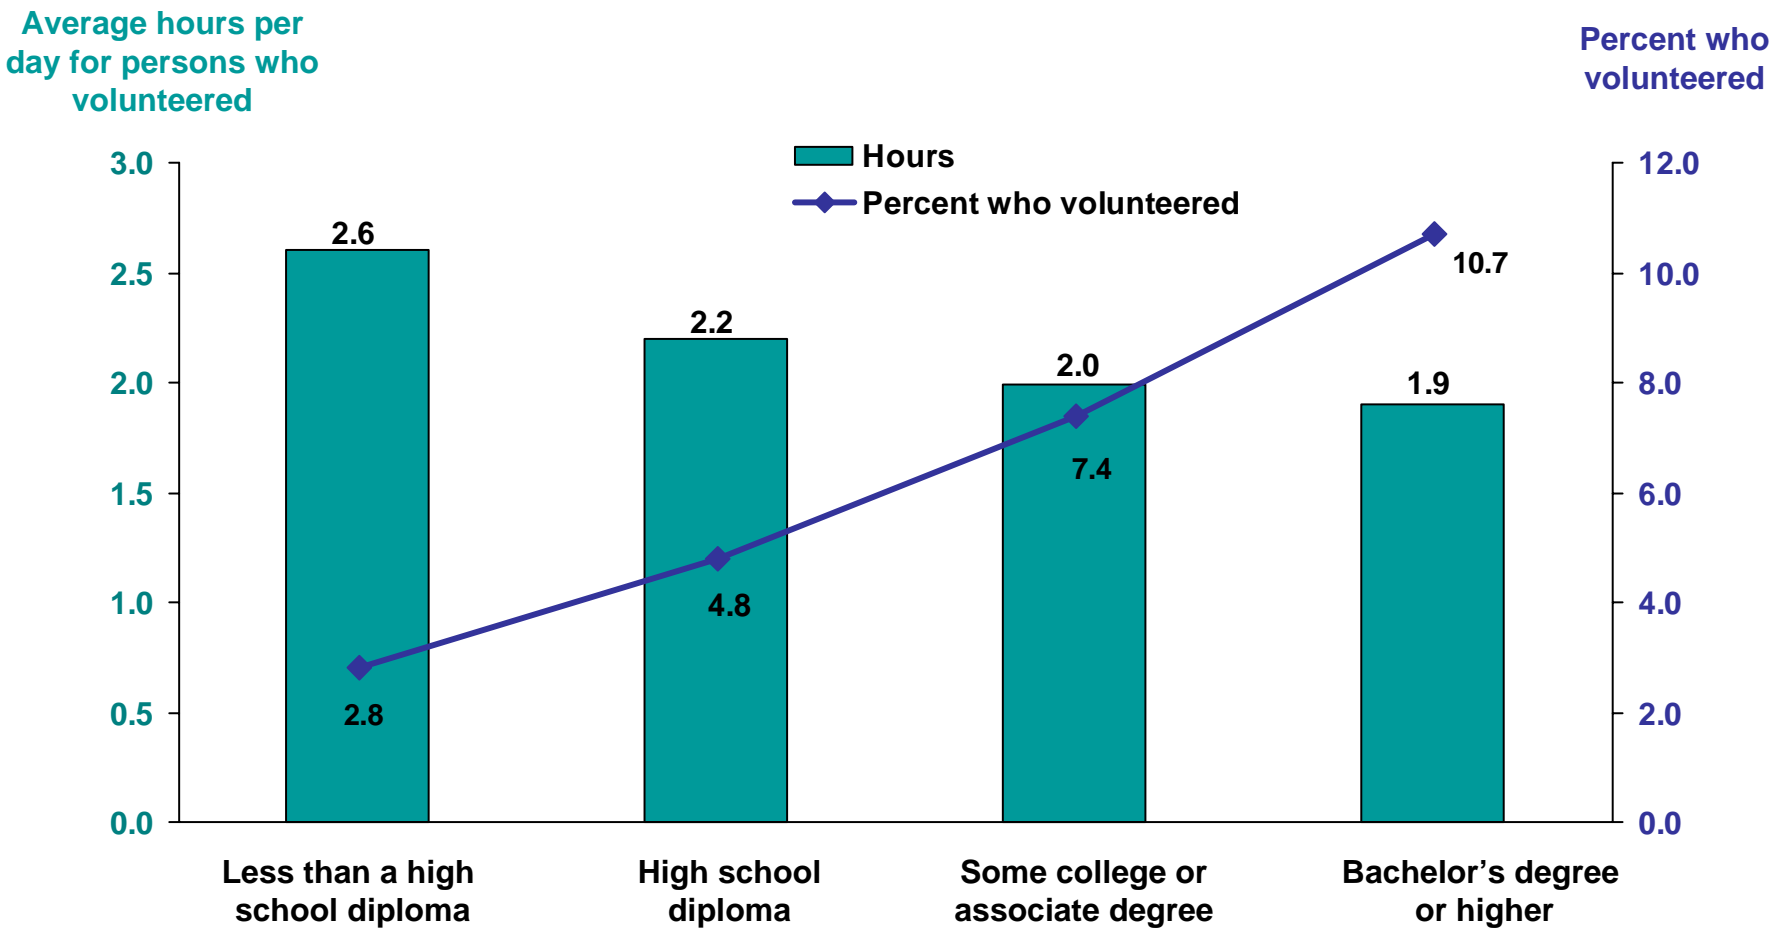

# Percent of population who volunteered and hours spent volunteering, by educational attainment

NOTE: Data include all persons age 25 and over and are averages for 2003-06. Volunteer activities are those done for no pay for or through an organization.

SOURCE: Bureau of Labor Statistics